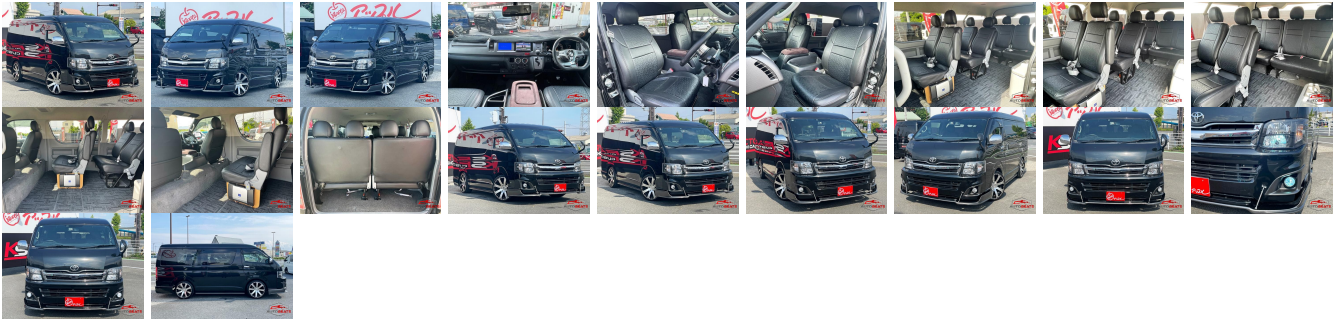

## Vehicle Information

TOYOTA

**First Registration Year:** 2008-03  
**Manufacture Year:** 2008-03

AB-  
7700100445

**Model:** HIACE WAGON **Chassis No:** TRH214-001\*\*\*\* **Transmission:** Automatic **Exterior:**  
**Grade:** 4 **Engine:** **Mileage:** 80,696 **Interior:**  
**Fuel:** Petrol **Seats:** 10 **Engine Capacity:** 2,700  
**Drive Train:** 2WD **Color:** BLACK M