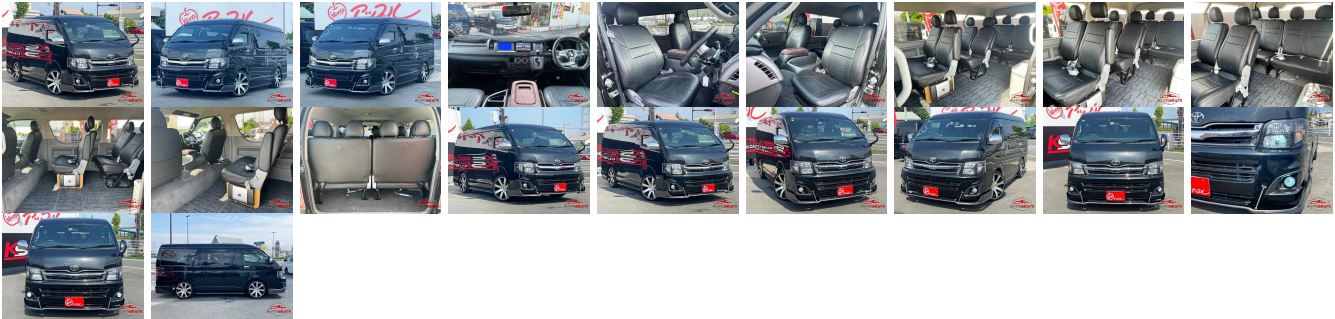

Vehicle Information

TOYOTA

First Registration Year: 2008-03
Manufacture Year: 2008-03

AB-
7700100445

Model: HIACE WAGON **Chassis No:** TRH214-001**** **Transmission:** Automatic **Exterior:**
Grade: 4 **Engine:** **Mileage:** 80,696 **Interior:**
Fuel: Petrol **Seats:** 10 **Engine Capacity:** 2,700
Drive Train: 2WD **Color:** BLACK M