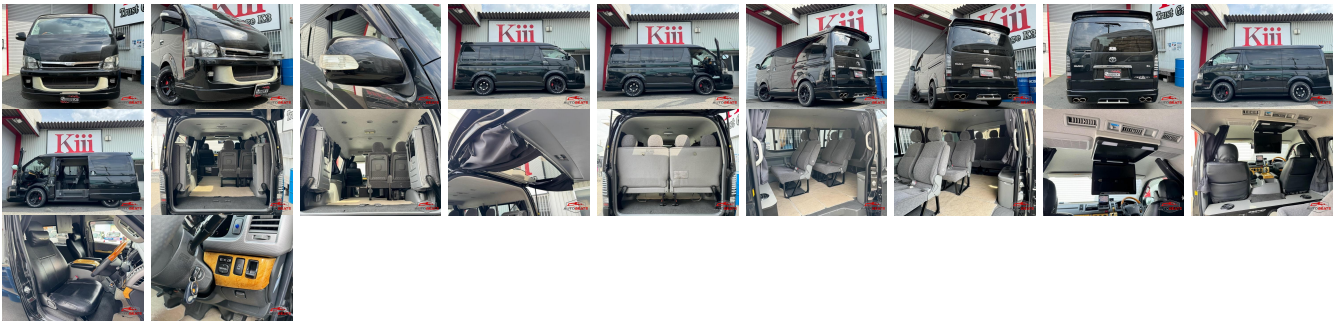

## Vehicle Information

TOYOTA

**First Registration Year:** 2008-11  
**Manufacture Year:** 2008-11

AB-  
7700100447

**Model:** HIACE WAGON **Chassis No:** TRH214-001\*\*\*\* **Transmission:** Automatic **Exterior:**  
**Grade:** 4 **Engine:** **Mileage:** 45,132 **Interior:**  
**Fuel:** Petrol **Seats:** 10 **Engine Capacity:** 2,700  
**Drive Train:** 2WD **Color:** BLACK M

## Vehicle Options:

Pwr Steering	Pwr Wind	Pwr Mirrors	Center Lock
Air Cond	Reverse Camera	Pwr Slide Door	Easy Closer
Cruise Control	ABS	Air Bag	Fog Lamps
HID Head Lamps	LED Head Lamps	Spare Key	Remote Key
Push Start	Seat Heater	Pwr Seat	Leather Seat
Floor Mat	Sun Roof	Alloy Wheels	Grill Guard
Rear Wiper	Rear Spoiler	Stereo	Navi/TV
Car CD	Car MD	AUX	Spare Tire
Spare Tire Case	Puncture Repairing Kit	Tool	Jack
Operators Manual	Maint. Record		