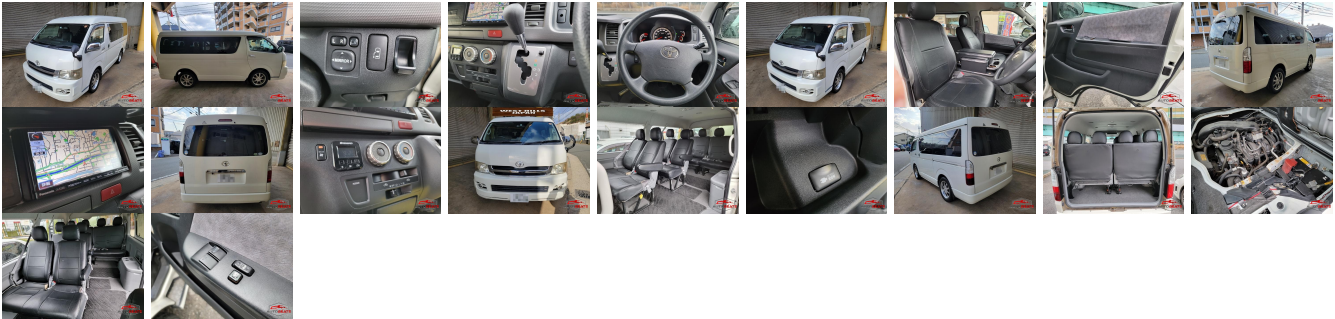

## Vehicle Information

TOYOTA

**First Registration Year:** 2008-07  
**Manufacture Year:** 2008-07

AB-  
7700100448

<b>Model:</b>	HIACE WAGON	<b>Chassis No:</b>	TRH214W-001****	<b>Transmission:</b>	Automatic	<b>Exterior:</b>	
<b>Grade:</b>	4			<b>Mileage:</b>	45,000	<b>Interior:</b>	
<b>Fuel:</b>	Petrol	<b>Engine:</b>		<b>Engine Capacity:</b>	2,700		
<b>Drive Train:</b>	2WD	<b>Seats:</b>	10	<b>Color:</b>	WHITE		

## Vehicle Options:

Pwr Steering	Pwr Wind	Pwr Mirrors	Center Lock
Air Cond	Reverse Camera	Pwr Slide Door	Easy Closer
Cruise Control	ABS	Air Bag	Fog Lamps
HID Head Lamps	LED Head Lamps	Spare Key	Remote Key
Push Start	Seat Heater	Pwr Seat	Leather Seat
Floor Mat	Sun Roof	Alloy Wheels	Grill Guard
Rear Wiper	Rear Spoiler	Stereo	Navi/TV
Car CD	Car MD	AUX	Spare Tire
Spare Tire Case	Puncture Repairing Kit	Tool	Jack
Operators Manual	Maint. Record		

**\$6,630**