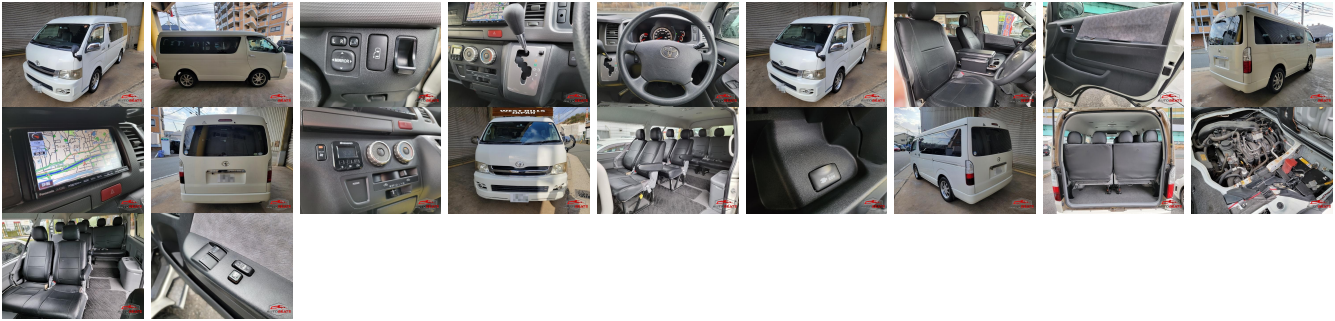

Vehicle Information

TOYOTA

First Registration Year: 2008-07
Manufacture Year: 2008-07

AB-
7700100448

Model:	HIACE WAGON	Chassis No:	TRH214W-001****	Transmission:	Automatic	Exterior:	
Grade:	4			Mileage:	45,000	Interior:	
Fuel:	Petrol	Engine:		Engine Capacity:	2,700		
Drive Train:	2WD	Seats:	10	Color:	WHITE		

Vehicle Options:

Pwr Steering	Pwr Wind	Pwr Mirrors	Center Lock
Air Cond	Reverse Camera	Pwr Slide Door	Easy Closer
Cruise Control	ABS	Air Bag	Fog Lamps
HID Head Lamps	LED Head Lamps	Spare Key	Remote Key
Push Start	Seat Heater	Pwr Seat	Leather Seat
Floor Mat	Sun Roof	Alloy Wheels	Grill Guard
Rear Wiper	Rear Spoiler	Stereo	Navi/TV
Car CD	Car MD	AUX	Spare Tire
Spare Tire Case	Puncture Repairing Kit	Tool	Jack
Operators Manual	Maint. Record		