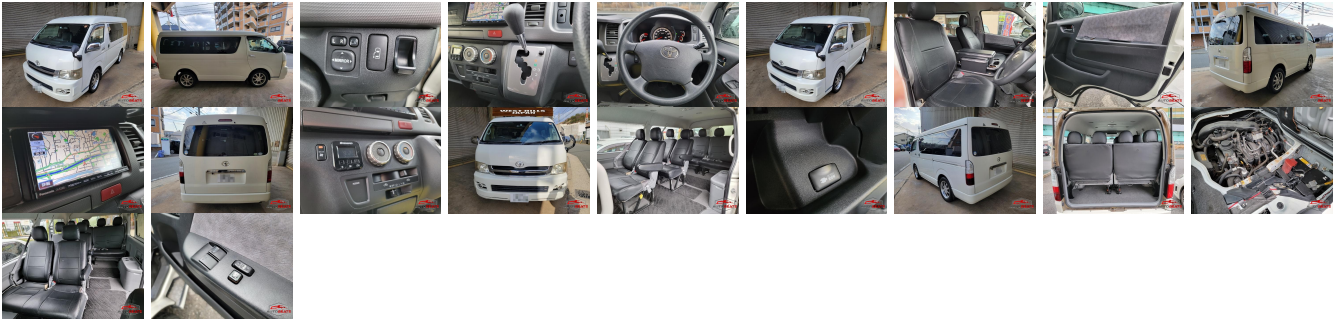

Vehicle Information

TOYOTA

First Registration Year: 2008-07
Manufacture Year: 2008-07

AB-
7700100448

Model:	HIACE WAGON	Chassis No:	TRH214W-001****	Transmission:	Automatic	Exterior:	
Grade:	4			Mileage:	45,000	Interior:	
Fuel:	Petrol	Engine:		Engine Capacity:	2,700		
Drive Train:	2WD	Seats:	10	Color:	WHITE		

Vehicle Options:

Pwr Steering	Pwr Wind	Pwr Mirrors	Center Lock
Air Cond	Reverse Camera	Pwr Slide Door	Easy Closer
Cruise Control	ABS	Air Bag	Fog Lamps
HID Head Lamps	LED Head Lamps	Spare Key	Remote Key
Push Start	Seat Heater	Pwr Seat	Leather Seat
Floor Mat	Sun Roof	Alloy Wheels	Grill Guard
Rear Wiper	Rear Spoiler	Stereo	Navi/TV
Car CD	Car MD	AUX	Spare Tire
Spare Tire Case	Puncture Repairing Kit	Tool	Jack
Operators Manual	Maint. Record		