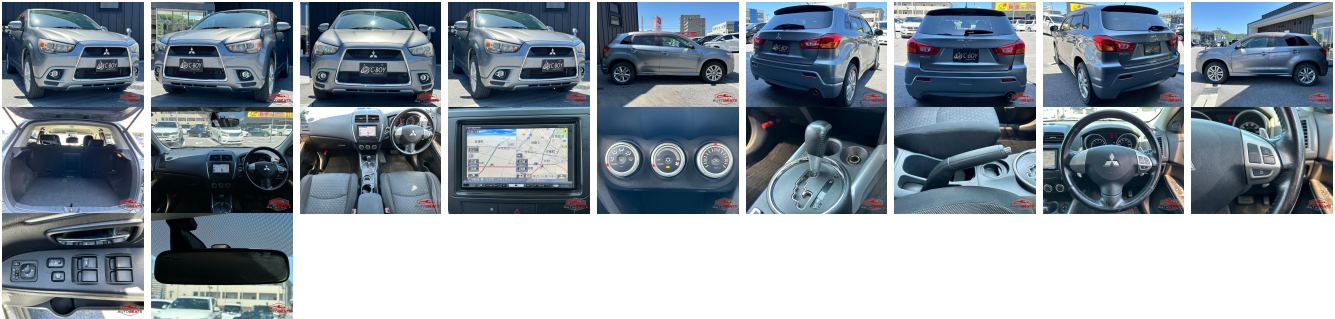

## Vehicle Information

**mitsubishi**

**First Registration Year:** 2010-06  
**Manufacture Year:** 2010-06

**AB-  
7700100145**

**Model:** RVR      **Chassis No:** GA3W-000\*\*\*\*      **Transmission:** Automatic      **Exterior:**  
**Grade:** 4      **Engine:**      **Mileage:** 103,846      **Interior:**  
**Fuel:** Petrol      **Seats:** 5      **Engine Capacity:** 1,800  
**Drive Train:** 2WD      **Color:** GRAY

## Vehicle Options:

Pwr Steering	Pwr Wind	Pwr Mirrors	Center Lock
Air Cond	Reverse Camera	Pwr Slide Door	Easy Closer
Cruise Control	ABS	Air Bag	Fog Lamps
HID Head Lamps	LED Head Lamps	Spare Key	Remote Key
Push Start	Seat Heater	Pwr Seat	Leather Seat
Floor Mat	Sun Roof	Alloy Wheels	Grill Guard
Rear Wiper	Rear Spoiler	Stereo	Navi/TV
Car CD	Car MD	AUX	Spare Tire
Spare Tire Case	Puncture Repairing Kit	Tool	Jack
Operators Manual	Maint. Record		