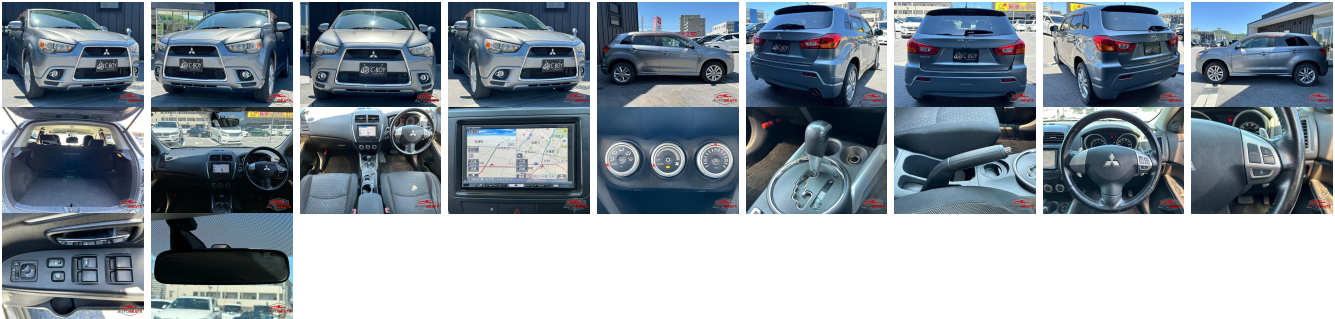

Vehicle Information

mitsubishi

First Registration Year: 2010-06
Manufacture Year: 2010-06

**AB-
7700100145**

Model: RVR **Chassis No:** GA3W-000**** **Transmission:** Automatic **Exterior:**
Grade: 4 **Engine:** **Mileage:** 103,846 **Interior:**
Fuel: Petrol **Seats:** 5 **Engine Capacity:** 1,800
Drive Train: 2WD **Color:** GRAY

Vehicle Options:

Pwr Steering	Pwr Wind	Pwr Mirrors	Center Lock
Air Cond	Reverse Camera	Pwr Slide Door	Easy Closer
Cruise Control	ABS	Air Bag	Fog Lamps
HID Head Lamps	LED Head Lamps	Spare Key	Remote Key
Push Start	Seat Heater	Pwr Seat	Leather Seat
Floor Mat	Sun Roof	Alloy Wheels	Grill Guard
Rear Wiper	Rear Spoiler	Stereo	Navi/TV
Car CD	Car MD	AUX	Spare Tire
Spare Tire Case	Puncture Repairing Kit	Tool	Jack
Operators Manual	Maint. Record		