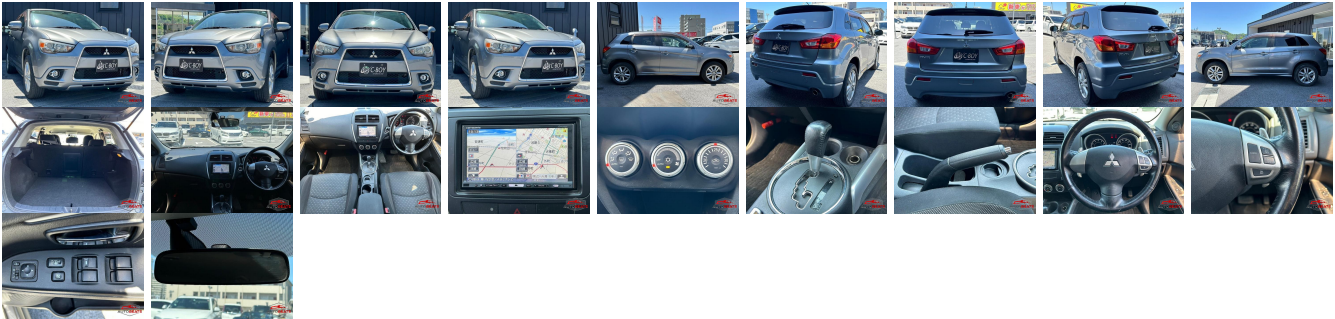

Vehicle Information

mitsubishi

First Registration Year: 2010-06
Manufacture Year: 2010-06

**AB-
7700100145**

Model: RVR **Chassis No:** GA3W-000**** **Transmission:** Automatic **Exterior:**
Grade: 4 **Engine:** **Mileage:** 103,846 **Interior:**
Fuel: Petrol **Seats:** 5 **Engine Capacity:** 1,800
Drive Train: 2WD **Color:** GRAY

Vehicle Options:

| | | | |
|------------------|------------------------|----------------|--------------|
| Pwr Steering | Pwr Wind | Pwr Mirrors | Center Lock |
| Air Cond | Reverse Camera | Pwr Slide Door | Easy Closer |
| Cruise Control | ABS | Air Bag | Fog Lamps |
| HID Head Lamps | LED Head Lamps | Spare Key | Remote Key |
| Push Start | Seat Heater | Pwr Seat | Leather Seat |
| Floor Mat | Sun Roof | Alloy Wheels | Grill Guard |
| Rear Wiper | Rear Spoiler | Stereo | Navi/TV |
| Car CD | Car MD | AUX | Spare Tire |
| Spare Tire Case | Puncture Repairing Kit | Tool | Jack |
| Operators Manual | Maint. Record | | |