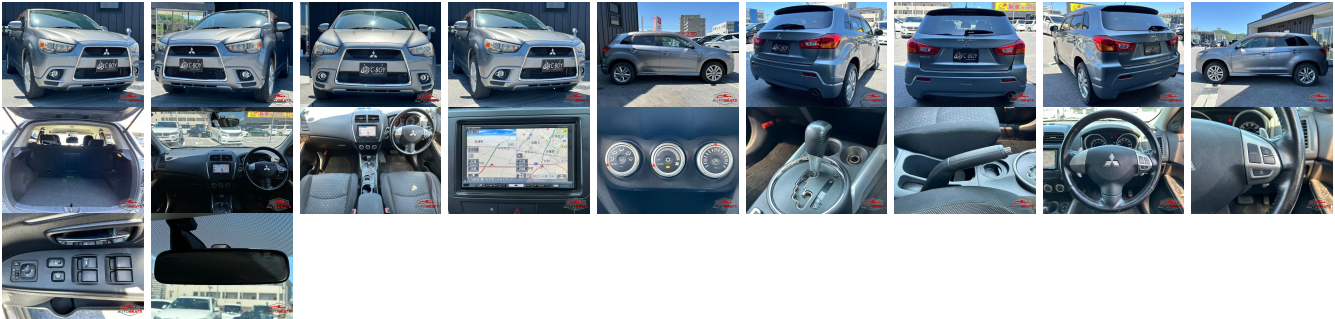

Vehicle Information

MITSUBISHI

First Registration Year: 2010-06
Manufacture Year: 2010-06

**AB-
7700100145**

Model: RVR **Chassis No:** GA3W-000**** **Transmission:** Automatic **Exterior:**
Grade: 4 **Engine:** **Mileage:** 103,846 **Interior:**
Fuel: Petrol **Seats:** 5 **Engine Capacity:** 1,800
Drive Train: 2WD **Color:** GRAY

Vehicle Options:

Pwr Steering	Pwr Wind	Pwr Mirrors	Center Lock
Air Cond	Reverse Camera	Pwr Slide Door	Easy Closer
Cruise Control	ABS	Air Bag	Fog Lamps
HID Head Lamps	LED Head Lamps	Spare Key	Remote Key
Push Start	Seat Heater	Pwr Seat	Leather Seat
Floor Mat	Sun Roof	Alloy Wheels	Grill Guard
Rear Wiper	Rear Spoiler	Stereo	Navi/TV
Car CD	Car MD	AUX	Spare Tire
Spare Tire Case	Puncture Repairing Kit	Tool	Jack
Operators Manual	Maint. Record		