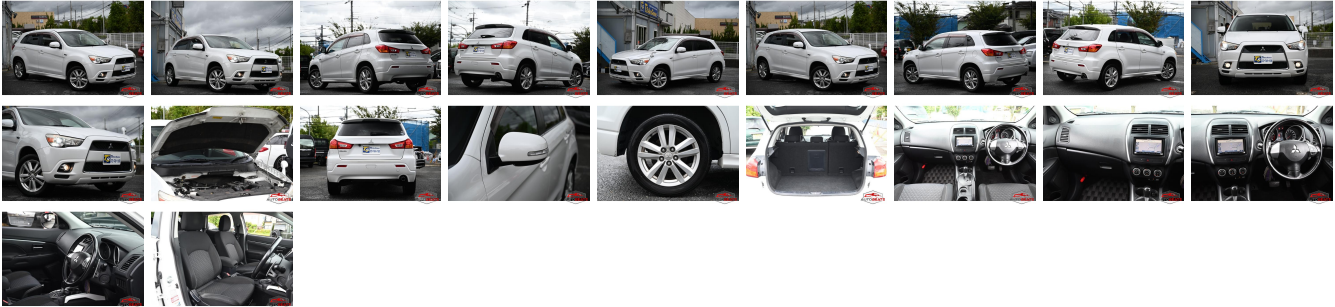

## Vehicle Information

**mitsubishi**

**First Registration Year:** 2010-07  
**Manufacture Year:** 2010-07

**AB-  
7700100146**

**Model:** RVR      **Chassis No:** GA3W-001\*\*\*\*      **Transmission:** Automatic      **Exterior:**  
**Grade:** 4      **Engine:**      **Mileage:** 160,020      **Interior:**  
**Fuel:** Petrol      **Seats:** 5      **Engine Capacity:** 1,800  
**Drive Train:** 2WD      **Color:** PEARL WHITE

## Vehicle Options:

Pwr Steering	Pwr Wind	Pwr Mirrors	Center Lock
Air Cond	Reverse Camera	Pwr Slide Door	Easy Closer
Cruise Control	ABS	Air Bag	Fog Lamps
HID Head Lamps	LED Head Lamps	Spare Key	Remote Key
Push Start	Seat Heater	Pwr Seat	Leather Seat
Floor Mat	Sun Roof	Alloy Wheels	Grill Guard
Rear Wiper	Rear Spoiler	Stereo	Navi/TV
Car CD	Car MD	AUX	Spare Tire
Spare Tire Case	Puncture Repairing Kit	Tool	Jack
Operators Manual	Maint. Record		