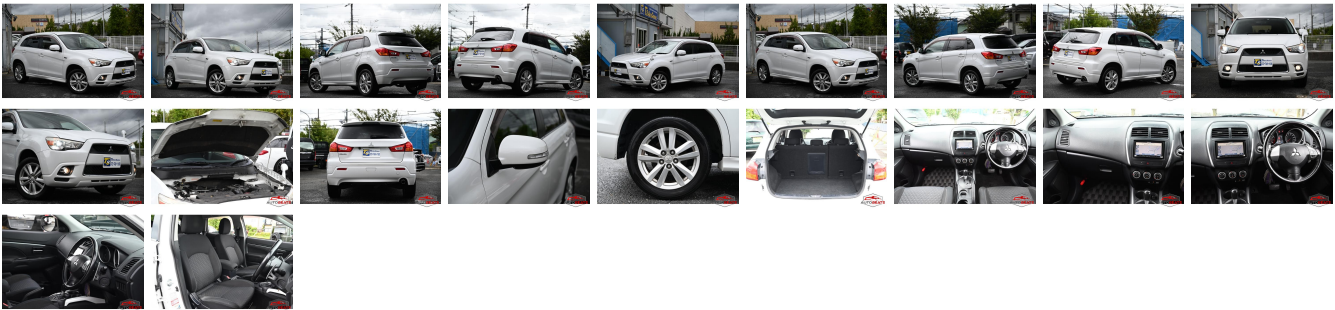

Vehicle Information

mitsubishi

First Registration Year: 2010-07
Manufacture Year: 2010-07

**AB-
7700100146**

Model:	RVR	Chassis No:	GA3W-001****	Transmission:	Automatic	Exterior:
Grade:	4	Engine:		Mileage:	160,020	Interior:
Fuel:	Petrol	Seats:	5	Engine Capacity:	1,800	
Drive Train:	2WD			Color:	PEARL WHITE	

Vehicle Options:

Pwr Steering	Pwr Wind	Pwr Mirrors	Center Lock
Air Cond	Reverse Camera	Pwr Slide Door	Easy Closer
Cruise Control	ABS	Air Bag	Fog Lamps
HID Head Lamps	LED Head Lamps	Spare Key	Remote Key
Push Start	Seat Heater	Pwr Seat	Leather Seat
Floor Mat	Sun Roof	Alloy Wheels	Grill Guard
Rear Wiper	Rear Spoiler	Stereo	Navi/TV
Car CD	Car MD	AUX	Spare Tire
Spare Tire Case	Puncture Repairing Kit	Tool	Jack
Operators Manual	Maint. Record		