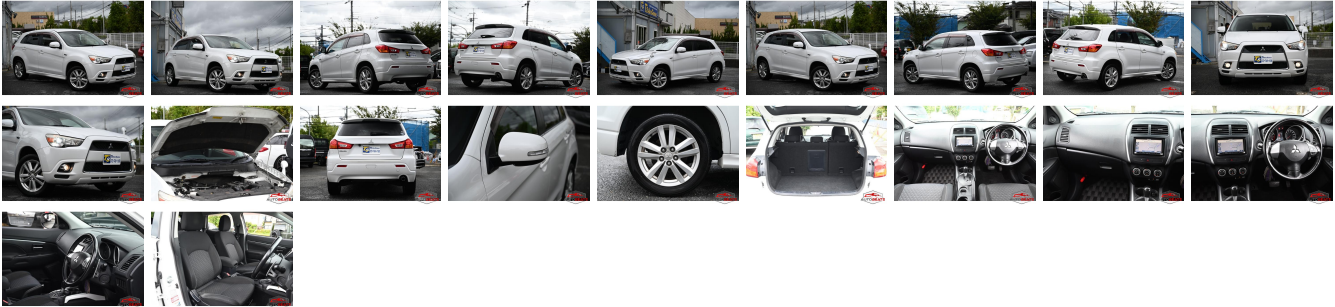

Vehicle Information

mitsubishi

First Registration Year: 2010-07
Manufacture Year: 2010-07

**AB-
7700100146**

Model:	RVR	Chassis No:	GA3W-001****	Transmission:	Automatic	Exterior:	
Grade:	4	Engine:		Mileage:	160,020	Interior:	
Fuel:	Petrol	Seats:	5	Engine Capacity:	1,800		
Drive Train:	2WD			Color:	PEARL WHITE		

Vehicle Options:

Pwr Steering	Pwr Wind	Pwr Mirrors	Center Lock
Air Cond	Reverse Camera	Pwr Slide Door	Easy Closer
Cruise Control	ABS	Air Bag	Fog Lamps
HID Head Lamps	LED Head Lamps	Spare Key	Remote Key
Push Start	Seat Heater	Pwr Seat	Leather Seat
Floor Mat	Sun Roof	Alloy Wheels	Grill Guard
Rear Wiper	Rear Spoiler	Stereo	Navi/TV
Car CD	Car MD	AUX	Spare Tire
Spare Tire Case	Puncture Repairing Kit	Tool	Jack
Operators Manual	Maint. Record		