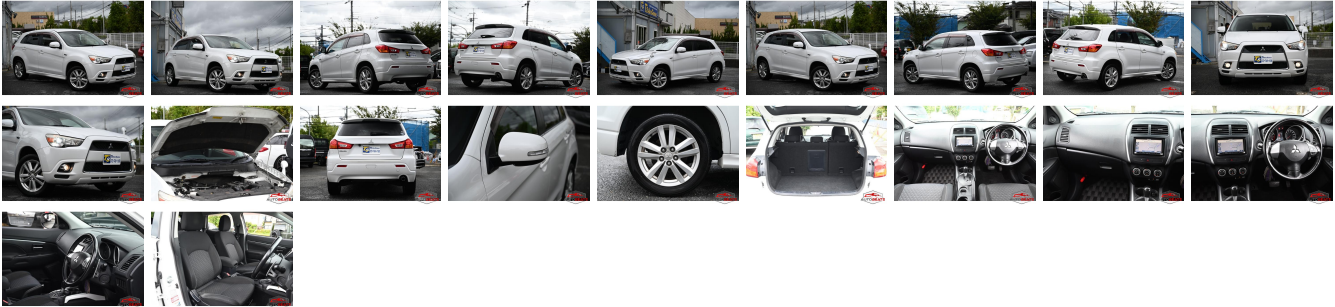

## Vehicle Information

**mitsubishi**

**First Registration Year:** 2010-07  
**Manufacture Year:** 2010-07

**AB-  
7700100146**

<b>Model:</b>	RVR	<b>Chassis No:</b>	GA3W-001****	<b>Transmission:</b>	Automatic	<b>Exterior:</b>	
<b>Grade:</b>	4	<b>Engine:</b>		<b>Mileage:</b>	160,020	<b>Interior:</b>	
<b>Fuel:</b>	Petrol	<b>Seats:</b>	5	<b>Engine Capacity:</b>	1,800		
<b>Drive Train:</b>	2WD			<b>Color:</b>	PEARL WHITE		

## Vehicle Options:

Pwr Steering	Pwr Wind	Pwr Mirrors	Center Lock
Air Cond	Reverse Camera	Pwr Slide Door	Easy Closer
Cruise Control	ABS	Air Bag	Fog Lamps
HID Head Lamps	LED Head Lamps	Spare Key	Remote Key
Push Start	Seat Heater	Pwr Seat	Leather Seat
Floor Mat	Sun Roof	Alloy Wheels	Grill Guard
Rear Wiper	Rear Spoiler	Stereo	Navi/TV
Car CD	Car MD	AUX	Spare Tire
Spare Tire Case	Puncture Repairing Kit	Tool	Jack
Operators Manual	Maint. Record		