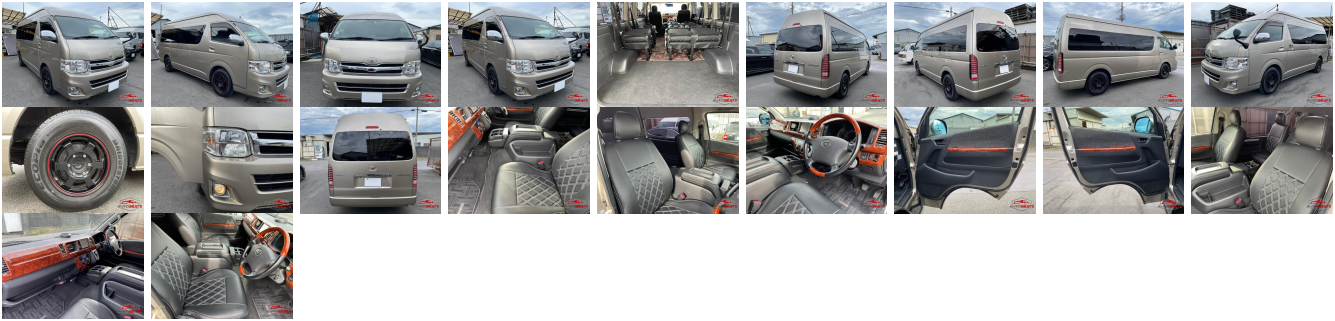

Vehicle Information

TOYOTA

First Registration Year: 2011-10
Manufacture Year: 2011-10

AB-
7700100462

Model: HIACE WAGON **Chassis No:** TRH224W-000**** **Transmission:** Automatic **Exterior:**
Grade: 4 **Mileage:** 70,000 **Interior:**
Fuel: Petrol **Engine:** 2,700 **Engine Capacity:**
Drive Train: 2WD **Seats:** 10 **Color:** GOLD M

Vehicle Options:

Pwr Steering	Pwr Wind	Pwr Mirrors	Center Lock
Air Cond	Reverse Camera	Pwr Slide Door	Easy Closer
Cruise Control	ABS	Air Bag	Fog Lamps
HID Head Lamps	LED Head Lamps	Spare Key	Remote Key
Push Start	Seat Heater	Pwr Seat	Leather Seat
Floor Mat	Sun Roof	Alloy Wheels	Grill Guard
Rear Wiper	Rear Spoiler	Stereo	Navi/TV
Car CD	Car MD	AUX	Spare Tire
Spare Tire Case	Puncture Repairing Kit	Tool	Jack
Operators Manual	Maint. Record		

\$18,990