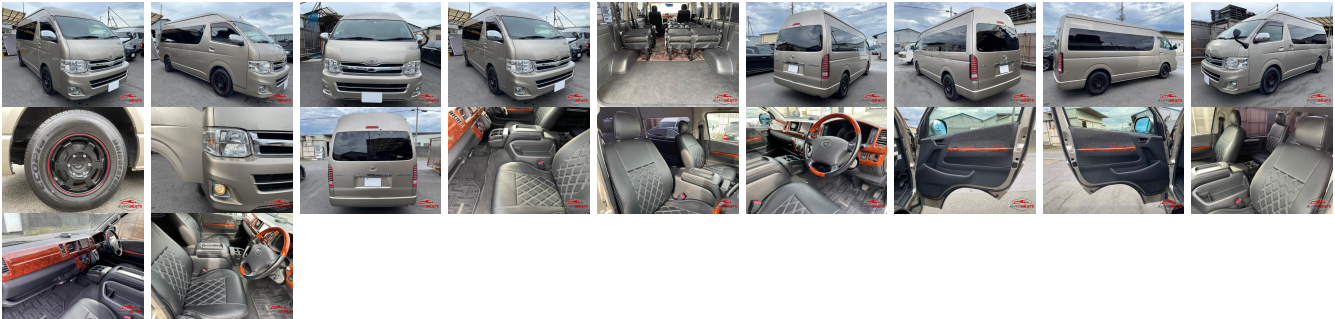

Vehicle Information

TOYOTA

First Registration Year: 2011-10
Manufacture Year: 2011-10

AB-
7700100462

Model: HIACE WAGON **Chassis No:** TRH224W-000**** **Transmission:** Automatic **Exterior:**
Grade: 4 **Mileage:** 70,000 **Interior:**
Fuel: Petrol **Engine:** 2,700 **Engine Capacity:**
Drive Train: 2WD **Seats:** 10 **Color:** GOLD M

Vehicle Options:

Pwr Steering	Pwr Wind	Pwr Mirrors	Center Lock
Air Cond	Reverse Camera	Pwr Slide Door	Easy Closer
Cruise Control	ABS	Air Bag	Fog Lamps
HID Head Lamps	LED Head Lamps	Spare Key	Remote Key
Push Start	Seat Heater	Pwr Seat	Leather Seat
Floor Mat	Sun Roof	Alloy Wheels	Grill Guard
Rear Wiper	Rear Spoiler	Stereo	Navi/TV
Car CD	Car MD	AUX	Spare Tire
Spare Tire Case	Puncture Repairing Kit	Tool	Jack
Operators Manual	Maint. Record		

\$18,990