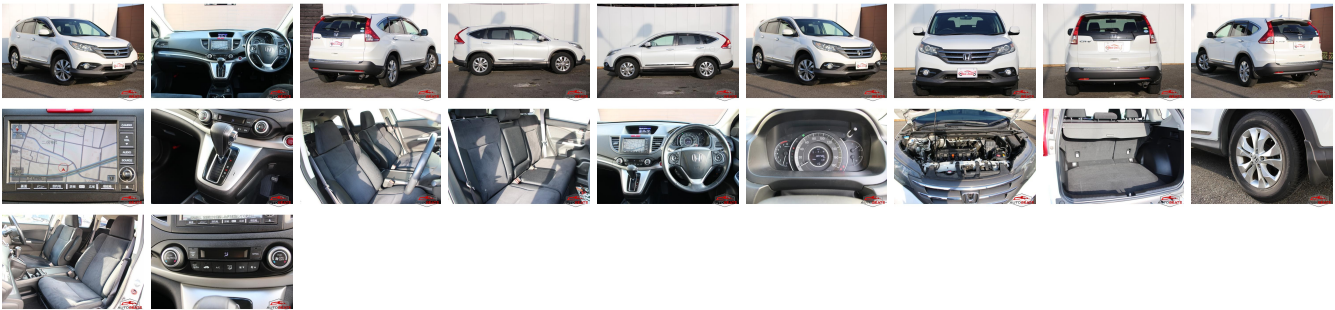

## Vehicle Information

AB-7700678

HONDA

First Registration Year: 2012-03  
 Manufacture Year: 2012-03

<b>Model:</b>	CR-V	<b>Chassis No:</b>	RM1-100****	<b>Transmission:</b>	Automatic	<b>Exterior:</b>
<b>Grade:</b>	4	<b>Engine:</b>		<b>Mileage:</b>	84,486	<b>Interior:</b>
<b>Fuel:</b>	Petrol	<b>Seats:</b>	5	<b>Engine Capacity:</b>	2,000	
<b>Drive Train:</b>	2WD			<b>Color:</b>	PEARL WHITE	

## Vehicle Options:

Pwr Steering	Pwr Wind	Pwr Mirrors	Center Lock
Air Cond	Reverse Camera	Pwr Slide Door	Easy Closer
Cruise Control	ABS	Air Bag	Fog Lamps
HID Head Lamps	LED Head Lamps	Spare Key	Remote Key
Push Start	Seat Heater	Pwr Seat	Leather Seat
Floor Mat	Sun Roof	Alloy Wheels	Grill Guard
Rear Wiper	Rear Spoiler	Stereo	Navi/TV
Car CD	Car MD	AUX	Spare Tire
Spare Tire Case	Puncture Repairing Kit	Tool	Jack
Operators Manual	Maint. Record		