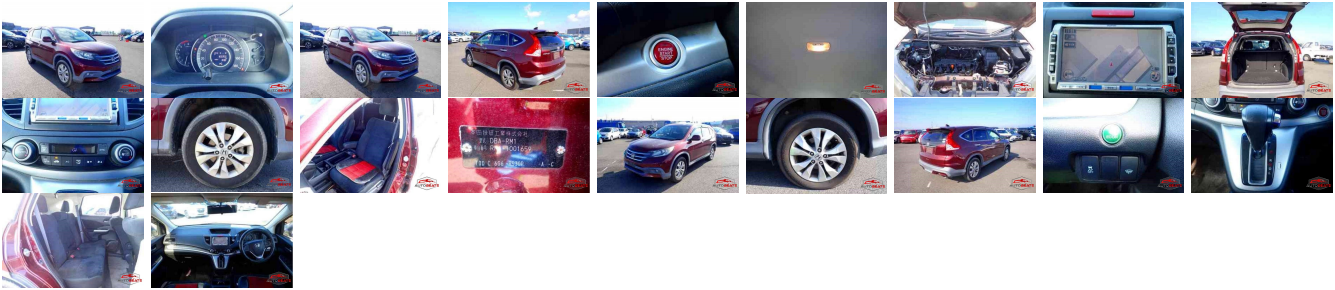

Vehicle Information

AB-770068

HONDA

First Registration Year: 2012-02
Manufacture Year: 2012-02

Model:	CRV	Chassis No:	RM1-1001659	Transmission:	Automatic	Exterior:
Grade:	4	Engine:	DBA-RM1	Mileage:	164,000	Interior:
Fuel:	Petrol	Seats:	5	Engine Capacity:	1,990	
Drive Train:	2WD			Color:	WINE	

Vehicle Options:

Pwr Steering	Pwr Wind	Pwr Mirrors	Center Lock
Air Cond	Reverse Camera	Pwr Slide Door	Easy Closer
Cruise Control	ABS	Air Bag	Fog Lamps
HID Head Lamps	LED Head Lamps	Spare Key	Remote Key
Push Start	Seat Heater	Pwr Seat	Leather Seat
Floor Mat	Sun Roof	Alloy Wheels	Grill Guard
Rear Wiper	Rear Spoiler	Stereo	Navi/TV
Car CD	Car MD	AUX	Spare Tire
Spare Tire Case	Puncture Repairing Kit	Tool	Jack
Operators Manual	Maint. Record		