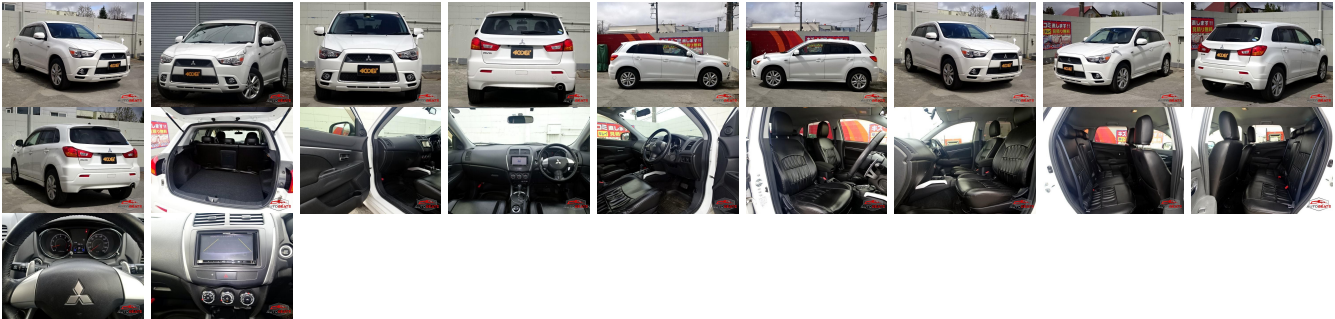

## Vehicle Information

MITSUBISHI

First Registration Year: 2012-03  
 Manufacture Year: 2012-03

AB-  
7700100151

**Model:** RVR      **Chassis No:** GA4W-010\*\*\*\*      **Transmission:** Automatic      **Exterior:**  
**Grade:** 4      **Engine:**      **Mileage:** 108,200      **Interior:**  
**Fuel:** Petrol      **Seats:** 5      **Engine Capacity:** 1,800  
**Drive Train:** 4WD      **Color:** PEARL WHITE

## Vehicle Options:

Pwr Steering	Pwr Wind	Pwr Mirrors	Center Lock
Air Cond	Reverse Camera	Pwr Slide Door	Easy Closer
Cruise Control	ABS	Air Bag	Fog Lamps
HID Head Lamps	LED Head Lamps	Spare Key	Remote Key
Push Start	Seat Heater	Pwr Seat	Leather Seat
Floor Mat	Sun Roof	Alloy Wheels	Grill Guard
Rear Wiper	Rear Spoiler	Stereo	Navi/TV
Car CD	Car MD	AUX	Spare Tire
Spare Tire Case	Puncture Repairing Kit	Tool	Jack
Operators Manual	Maint. Record		