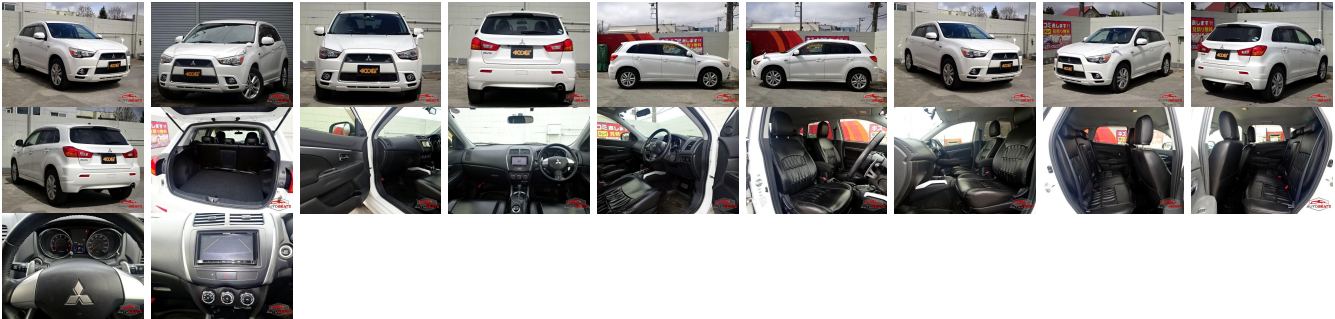

Vehicle Information

MITSUBISHI

First Registration Year: 2012-03
 Manufacture Year: 2012-03

AB-
7700100151

Model: RVR **Chassis No:** GA4W-010**** **Transmission:** Automatic **Exterior:**
Grade: 4 **Engine:** **Mileage:** 108,200 **Interior:**
Fuel: Petrol **Seats:** 5 **Engine Capacity:** 1,800
Drive Train: 4WD **Color:** PEARL WHITE

Vehicle Options:

Pwr Steering	Pwr Wind	Pwr Mirrors	Center Lock
Air Cond	Reverse Camera	Pwr Slide Door	Easy Closer
Cruise Control	ABS	Air Bag	Fog Lamps
HID Head Lamps	LED Head Lamps	Spare Key	Remote Key
Push Start	Seat Heater	Pwr Seat	Leather Seat
Floor Mat	Sun Roof	Alloy Wheels	Grill Guard
Rear Wiper	Rear Spoiler	Stereo	Navi/TV
Car CD	Car MD	AUX	Spare Tire
Spare Tire Case	Puncture Repairing Kit	Tool	Jack
Operators Manual	Maint. Record		