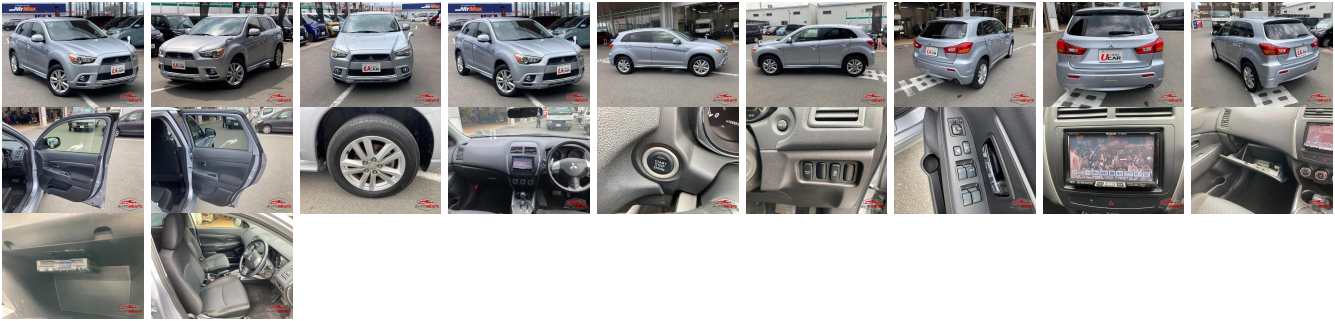

Vehicle Information

MITSUBISHI

First Registration Year: 2012-03
Manufacture Year: 2012-03

**AB-
7700100150**

Model: RVR **Chassis No:** GA4W-010**** **Transmission:** Automatic **Exterior:**
Grade: 4 **Engine:** **Mileage:** 75,000 **Interior:**
Fuel: Petrol **Seats:** 5 **Engine Capacity:** 1,800
Drive Train: 2WD **Color:** SILVER M

Vehicle Options:

Pwr Steering	Pwr Wind	Pwr Mirrors	Center Lock
Air Cond	Reverse Camera	Pwr Slide Door	Easy Closer
Cruise Control	ABS	Air Bag	Fog Lamps
HID Head Lamps	LED Head Lamps	Spare Key	Remote Key
Push Start	Seat Heater	Pwr Seat	Leather Seat
Floor Mat	Sun Roof	Alloy Wheels	Grill Guard
Rear Wiper	Rear Spoiler	Stereo	Navi/TV
Car CD	Car MD	AUX	Spare Tire
Spare Tire Case	Puncture Repairing Kit	Tool	Jack
Operators Manual	Maint. Record		