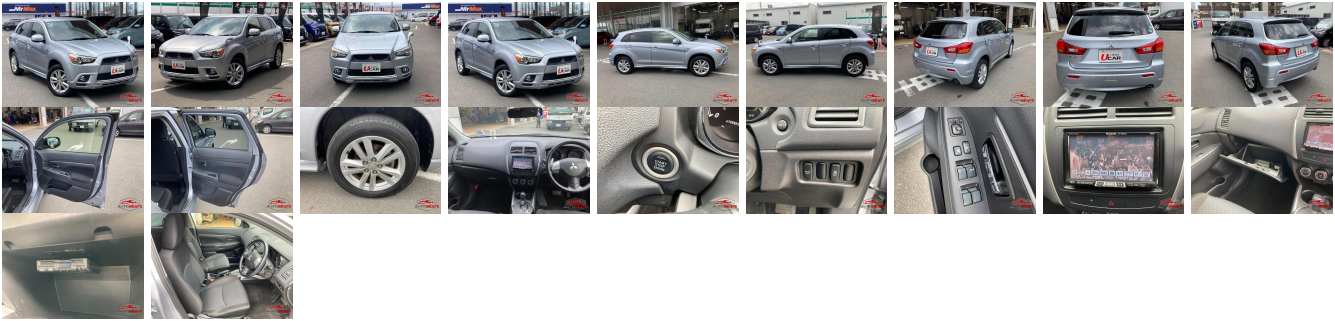

Vehicle Information

MITSUBISHI

First Registration Year: 2012-03
Manufacture Year: 2012-03

**AB-
7700100150**

Model: RVR **Chassis No:** GA4W-010**** **Transmission:** Automatic **Exterior:**
Grade: 4 **Engine:** **Mileage:** 75,000 **Interior:**
Fuel: Petrol **Seats:** 5 **Engine Capacity:** 1,800
Drive Train: 2WD **Color:** SILVER M