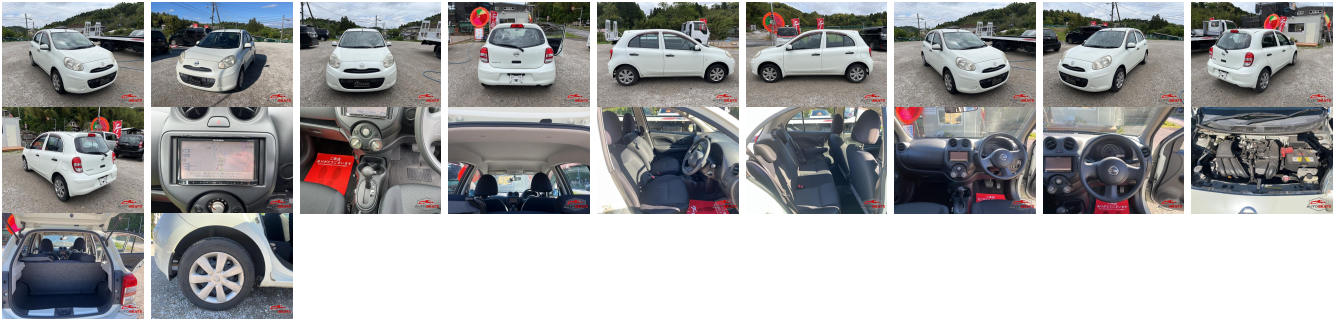

## Vehicle Information

AB-7700575

NISSAN

First Registration Year: 2012-03  
 Manufacture Year: 2012-03

**Model:** MARCH      **Chassis No:** K13-02\*\*\*\*      **Transmission:** Automatic      **Exterior:**  
**Grade:** 4      **Engine:**      **Mileage:** 88,603      **Interior:**  
**Fuel:** Petrol      **Seats:** 5      **Engine Capacity:** 1,200  
**Drive Train:** 2WD      **Color:** PEARL

## Vehicle Options:

Pwr Steering	Pwr Wind	Pwr Mirrors	Center Lock
Air Cond	Reverse Camera	Pwr Slide Door	Easy Closer
Cruise Control	ABS	Air Bag	Fog Lamps
HID Head Lamps	LED Head Lamps	Spare Key	Remote Key
Push Start	Seat Heater	Pwr Seat	Leather Seat
Floor Mat	Sun Roof	Alloy Wheels	Grill Guard
Rear Wiper	Rear Spoiler	Stereo	Navi/TV
Car CD	Car MD	AUX	Spare Tire
Spare Tire Case	Puncture Repairing Kit	Tool	Jack
Operators Manual	Maint. Record		