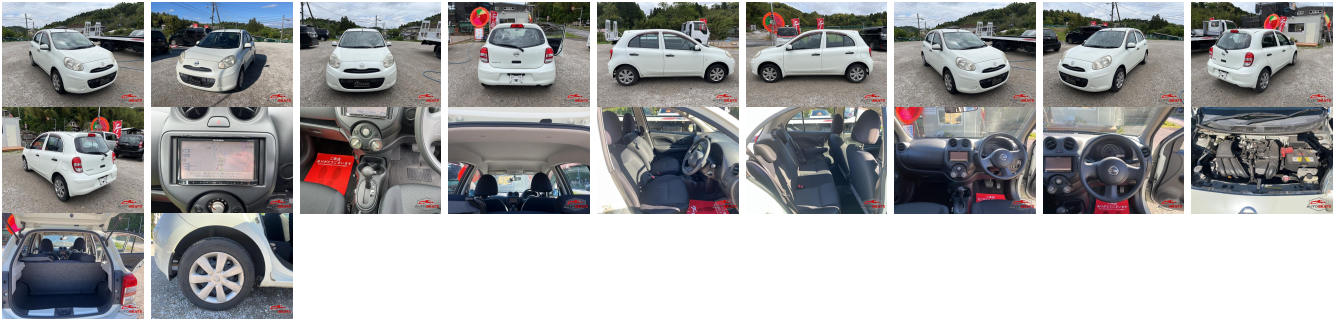

Vehicle Information

AB-7700575

NISSAN

First Registration Year: 2012-03
 Manufacture Year: 2012-03

Model: MARCH **Chassis No:** K13-02**** **Transmission:** Automatic **Exterior:**
Grade: 4 **Engine:** **Mileage:** 88,603 **Interior:**
Fuel: Petrol **Seats:** 5 **Engine Capacity:** 1,200
Drive Train: 2WD **Color:** PEARL

Vehicle Options:

Pwr Steering	Pwr Wind	Pwr Mirrors	Center Lock
Air Cond	Reverse Camera	Pwr Slide Door	Easy Closer
Cruise Control	ABS	Air Bag	Fog Lamps
HID Head Lamps	LED Head Lamps	Spare Key	Remote Key
Push Start	Seat Heater	Pwr Seat	Leather Seat
Floor Mat	Sun Roof	Alloy Wheels	Grill Guard
Rear Wiper	Rear Spoiler	Stereo	Navi/TV
Car CD	Car MD	AUX	Spare Tire
Spare Tire Case	Puncture Repairing Kit	Tool	Jack
Operators Manual	Maint. Record		