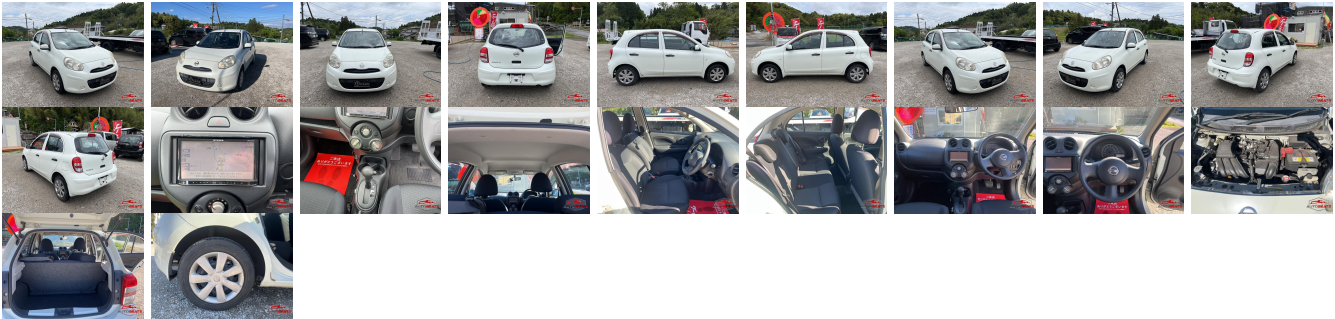

Vehicle Information

AB-7700575

NISSAN

First Registration Year: 2012-03
Manufacture Year: 2012-03

Model:	MARCH	Chassis No:	K13-02****	Transmission:	Automatic	Exterior:
Grade:	4	Engine:		Mileage:	88,603	Interior:
Fuel:	Petrol	Seats:	5	Engine Capacity:	1,200	
Drive Train:	2WD			Color:	PEARL	

Vehicle Options:

Pwr Steering	Pwr Wind	Pwr Mirrors	Center Lock
Air Cond	Reverse Camera	Pwr Slide Door	Easy Closer
Cruise Control	ABS	Air Bag	Fog Lamps
HID Head Lamps	LED Head Lamps	Spare Key	Remote Key
Push Start	Seat Heater	Pwr Seat	Leather Seat
Floor Mat	Sun Roof	Alloy Wheels	Grill Guard
Rear Wiper	Rear Spoiler	Stereo	Navi/TV
Car CD	Car MD	AUX	Spare Tire
Spare Tire Case	Puncture Repairing Kit	Tool	Jack
Operators Manual	Maint. Record		