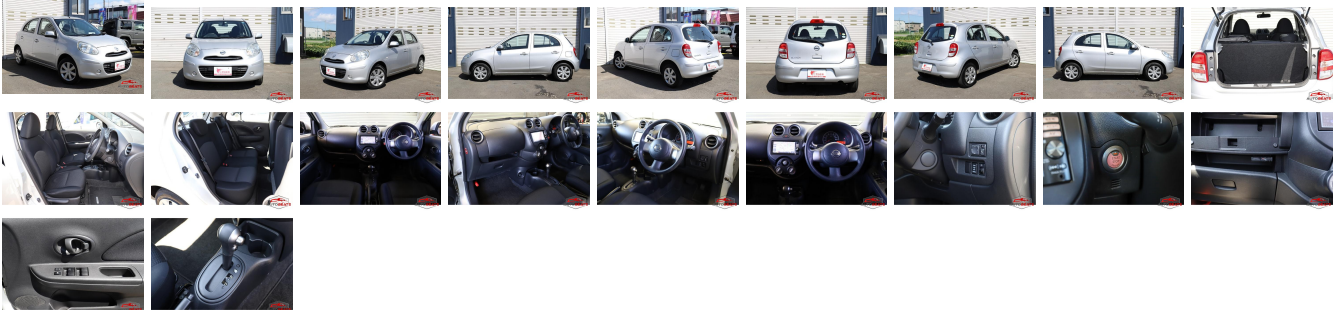

Vehicle Information

AB-7700576

NISSAN

First Registration Year: 2012-02
 Manufacture Year: 2012-02

Model:	MARCH	Chassis No:	NK13-00****	Transmission:	Automatic	Exterior:
Grade:	4	Engine:		Mileage:	88,200	Interior:
Fuel:	Petrol	Seats:	5	Engine Capacity:	1,200	
Drive Train:	4WD			Color:	SILVER	

Vehicle Options:

Pwr Steering	Pwr Wind	Pwr Mirrors	Center Lock
Air Cond	Reverse Camera	Pwr Slide Door	Easy Closer
Cruise Control	ABS	Air Bag	Fog Lamps
HID Head Lamps	LED Head Lamps	Spare Key	Remote Key
Push Start	Seat Heater	Pwr Seat	Leather Seat
Floor Mat	Sun Roof	Alloy Wheels	Grill Guard
Rear Wiper	Rear Spoiler	Stereo	Navi/TV
Car CD	Car MD	AUX	Spare Tire
Spare Tire Case	Puncture Repairing Kit	Tool	Jack
Operators Manual	Maint. Record		