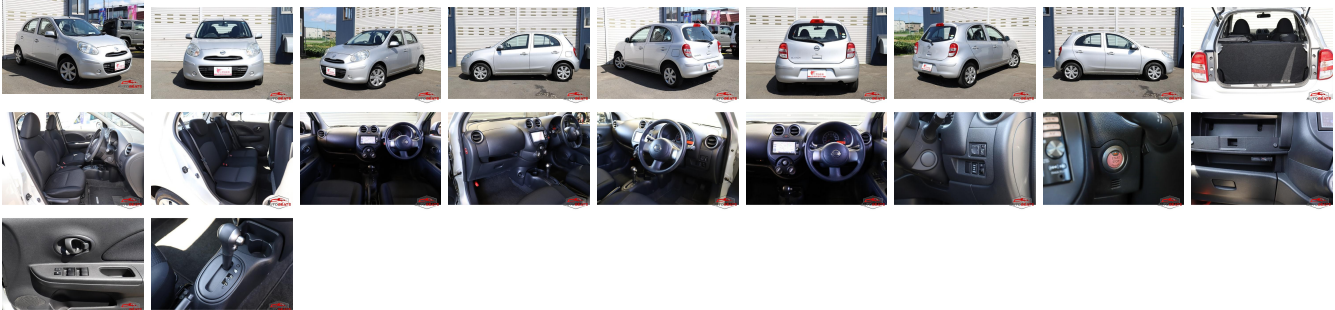

Vehicle Information

AB-7700576

NISSAN

First Registration Year: 2012-02
Manufacture Year: 2012-02

Model:	MARCH	Chassis No:	NK13-00****	Transmission:	Automatic	Exterior:
Grade:	4	Engine:		Mileage:	88,200	Interior:
Fuel:	Petrol	Seats:	5	Engine Capacity:	1,200	
Drive Train:	4WD			Color:	SILVER	

Vehicle Options:

Pwr Steering	Pwr Wind	Pwr Mirrors	Center Lock
Air Cond	Reverse Camera	Pwr Slide Door	Easy Closer
Cruise Control	ABS	Air Bag	Fog Lamps
HID Head Lamps	LED Head Lamps	Spare Key	Remote Key
Push Start	Seat Heater	Pwr Seat	Leather Seat
Floor Mat	Sun Roof	Alloy Wheels	Grill Guard
Rear Wiper	Rear Spoiler	Stereo	Navi/TV
Car CD	Car MD	AUX	Spare Tire
Spare Tire Case	Puncture Repairing Kit	Tool	Jack
Operators Manual	Maint. Record		