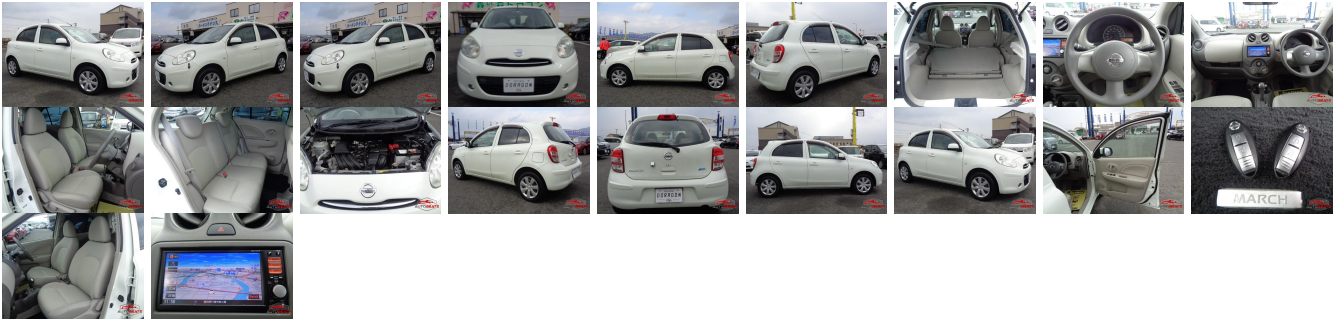

Vehicle Information

AB-7700580

NISSAN

First Registration Year: 2012-12
Manufacture Year: 2012-12

Model:	MARCH	Chassis No:	K13-71****	Transmission:	Automatic	Exterior:
Grade:	4	Engine:		Mileage:	82,100	Interior:
Fuel:	Petrol	Seats:	5	Engine Capacity:	1,200	
Drive Train:	2WD			Color:	PEARL WHITE	

Vehicle Options:

Pwr Steering	Pwr Wind	Pwr Mirrors	Center Lock
Air Cond	Reverse Camera	Pwr Slide Door	Easy Closer
Cruise Control	ABS	Air Bag	Fog Lamps
HID Head Lamps	LED Head Lamps	Spare Key	Remote Key
Push Start	Seat Heater	Pwr Seat	Leather Seat
Floor Mat	Sun Roof	Alloy Wheels	Grill Guard
Rear Wiper	Rear Spoiler	Stereo	Navi/TV
Car CD	Car MD	AUX	Spare Tire
Spare Tire Case	Puncture Repairing Kit	Tool	Jack
Operators Manual	Maint. Record		