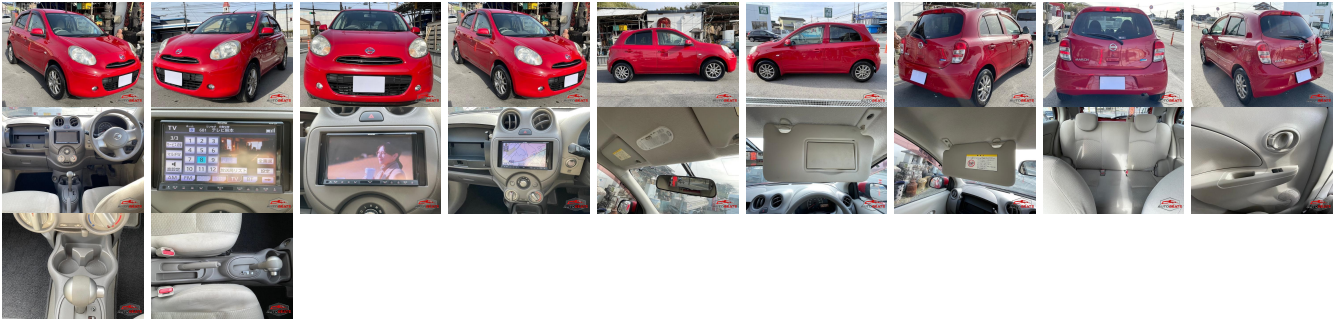

## Vehicle Information

AB-7700582

NISSAN

First Registration Year: 2012-01  
 Manufacture Year: 2012-01

<b>Model:</b>	MARCH	<b>Chassis No:</b>	K13-36****	<b>Transmission:</b>	Automatic	<b>Exterior:</b>
<b>Grade:</b>	4	<b>Engine:</b>		<b>Mileage:</b>	86,359	<b>Interior:</b>
<b>Fuel:</b>	Petrol	<b>Seats:</b>	5	<b>Engine Capacity:</b>	1,200	
<b>Drive Train:</b>	2WD			<b>Color:</b>	RED	

## Vehicle Options:

Pwr Steering	Pwr Wind	Pwr Mirrors	Center Lock
Air Cond	Reverse Camera	Pwr Slide Door	Easy Closer
Cruise Control	ABS	Air Bag	Fog Lamps
HID Head Lamps	LED Head Lamps	Spare Key	Remote Key
Push Start	Seat Heater	Pwr Seat	Leather Seat
Floor Mat	Sun Roof	Alloy Wheels	Grill Guard
Rear Wiper	Rear Spoiler	Stereo	Navi/TV
Car CD	Car MD	AUX	Spare Tire
Spare Tire Case	Puncture Repairing Kit	Tool	Jack
Operators Manual	Maint. Record		

**\$2,350**