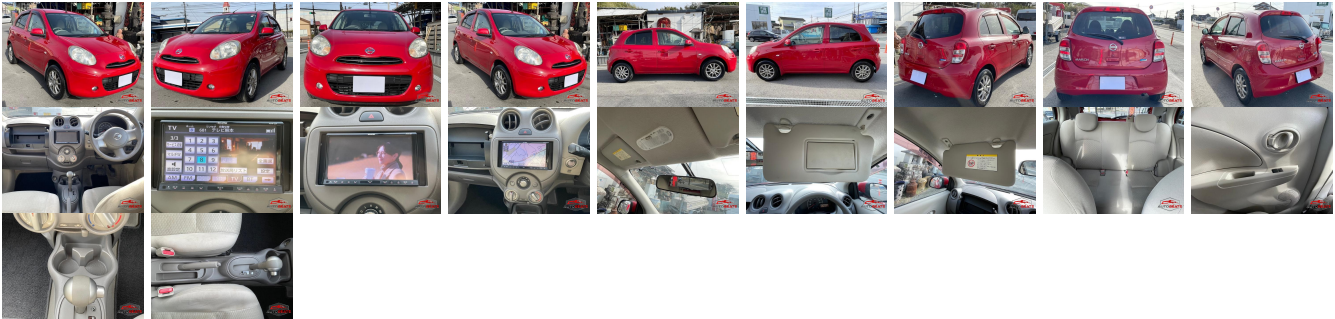

Vehicle Information

AB-7700582

NISSAN

First Registration Year: 2012-01
 Manufacture Year: 2012-01

Model:	MARCH	Chassis No:	K13-36****	Transmission:	Automatic	Exterior:
Grade:	4	Engine:		Mileage:	86,359	Interior:
Fuel:	Petrol	Seats:	5	Engine Capacity:	1,200	
Drive Train:	2WD			Color:	RED	

Vehicle Options:

Pwr Steering	Pwr Wind	Pwr Mirrors	Center Lock
Air Cond	Reverse Camera	Pwr Slide Door	Easy Closer
Cruise Control	ABS	Air Bag	Fog Lamps
HID Head Lamps	LED Head Lamps	Spare Key	Remote Key
Push Start	Seat Heater	Pwr Seat	Leather Seat
Floor Mat	Sun Roof	Alloy Wheels	Grill Guard
Rear Wiper	Rear Spoiler	Stereo	Navi/TV
Car CD	Car MD	AUX	Spare Tire
Spare Tire Case	Puncture Repairing Kit	Tool	Jack
Operators Manual	Maint. Record		

\$2,350