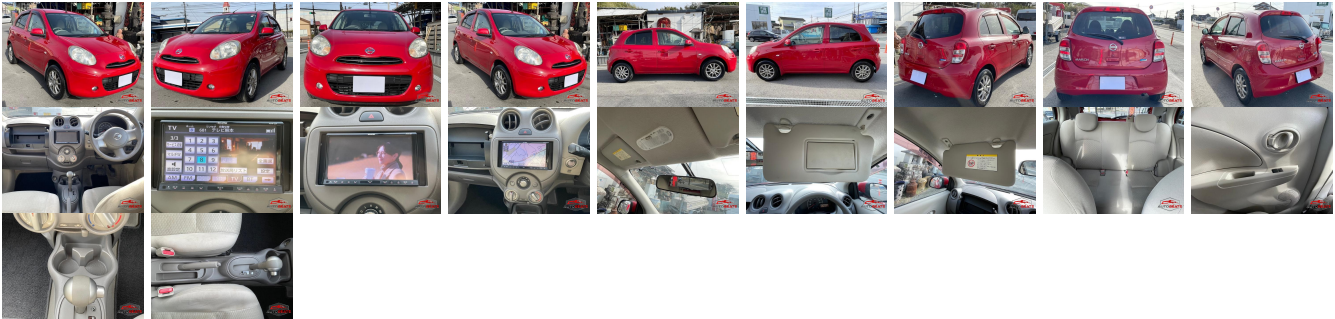

Vehicle Information

AB-7700582

NISSAN

First Registration Year: 2012-01
Manufacture Year: 2012-01

Model:	MARCH	Chassis No:	K13-36****	Transmission:	Automatic	Exterior:
Grade:	4	Engine:		Mileage:	86,359	Interior:
Fuel:	Petrol	Seats:	5	Engine Capacity:	1,200	
Drive Train:	2WD			Color:	RED	

Vehicle Options:

Pwr Steering	Pwr Wind	Pwr Mirrors	Center Lock
Air Cond	Reverse Camera	Pwr Slide Door	Easy Closer
Cruise Control	ABS	Air Bag	Fog Lamps
HID Head Lamps	LED Head Lamps	Spare Key	Remote Key
Push Start	Seat Heater	Pwr Seat	Leather Seat
Floor Mat	Sun Roof	Alloy Wheels	Grill Guard
Rear Wiper	Rear Spoiler	Stereo	Navi/TV
Car CD	Car MD	AUX	Spare Tire
Spare Tire Case	Puncture Repairing Kit	Tool	Jack
Operators Manual	Maint. Record		

\$2,350