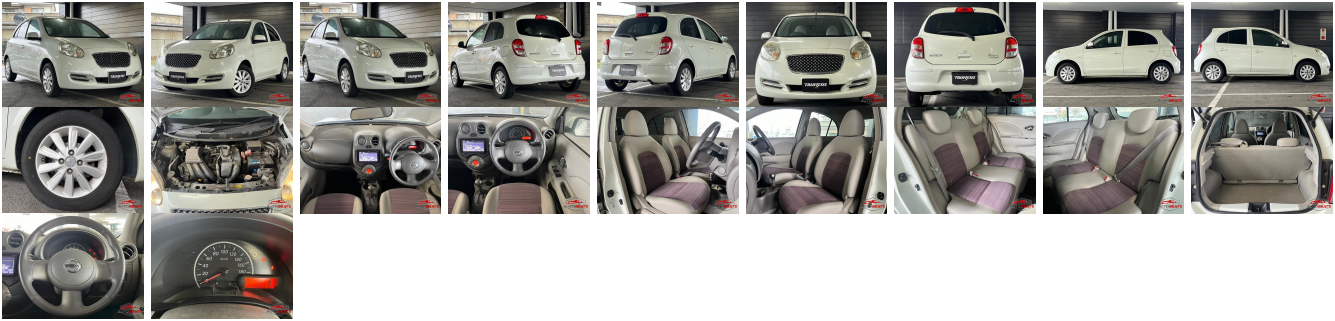

Vehicle Information

AB-7700581

NISSAN

First Registration Year: 2012-07
 Manufacture Year: 2012-07

Model: MARCH **Chassis No:** K13-70**** **Transmission:** Automatic **Exterior:**
Grade: 4 **Engine:** **Mileage:** 82,650 **Interior:**
Fuel: Petrol **Seats:** 5 **Engine Capacity:** 1,200
Drive Train: 2WD **Color:** PEARL WHITE

Vehicle Options:

Pwr Steering	Pwr Wind	Pwr Mirrors	Center Lock
Air Cond	Reverse Camera	Pwr Slide Door	Easy Closer
Cruise Control	ABS	Air Bag	Fog Lamps
HID Head Lamps	LED Head Lamps	Spare Key	Remote Key
Push Start	Seat Heater	Pwr Seat	Leather Seat
Floor Mat	Sun Roof	Alloy Wheels	Grill Guard
Rear Wiper	Rear Spoiler	Stereo	Navi/TV
Car CD	Car MD	AUX	Spare Tire
Spare Tire Case	Puncture Repairing Kit	Tool	Jack
Operators Manual	Maint. Record		