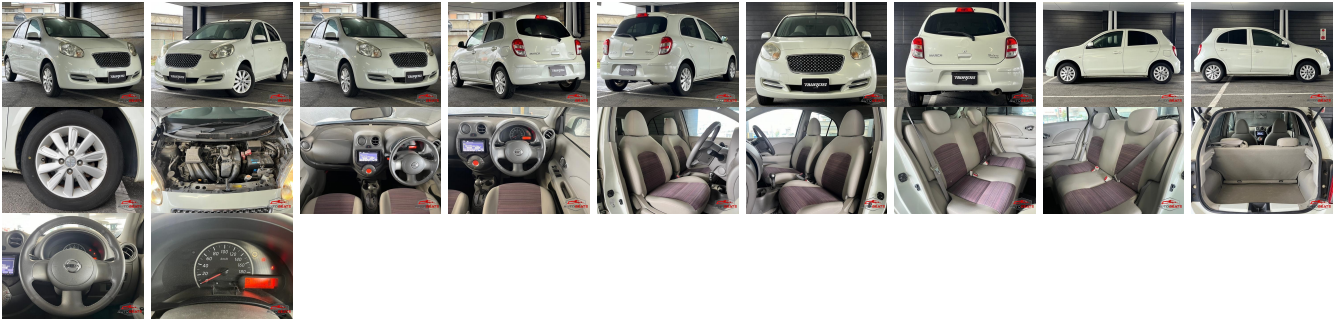

## Vehicle Information

AB-7700581

NISSAN

First Registration Year: 2012-07  
 Manufacture Year: 2012-07

**Model:** MARCH      **Chassis No:** K13-70\*\*\*\*      **Transmission:** Automatic      **Exterior:**  
**Grade:** 4      **Engine:**      **Mileage:** 82,650      **Interior:**  
**Fuel:** Petrol      **Seats:** 5      **Engine Capacity:** 1,200  
**Drive Train:** 2WD      **Color:** PEARL WHITE

## Vehicle Options:

Pwr Steering	Pwr Wind	Pwr Mirrors	Center Lock
Air Cond	Reverse Camera	Pwr Slide Door	Easy Closer
Cruise Control	ABS	Air Bag	Fog Lamps
HID Head Lamps	LED Head Lamps	Spare Key	Remote Key
Push Start	Seat Heater	Pwr Seat	Leather Seat
Floor Mat	Sun Roof	Alloy Wheels	Grill Guard
Rear Wiper	Rear Spoiler	Stereo	Navi/TV
Car CD	Car MD	AUX	Spare Tire
Spare Tire Case	Puncture Repairing Kit	Tool	Jack
Operators Manual	Maint. Record		