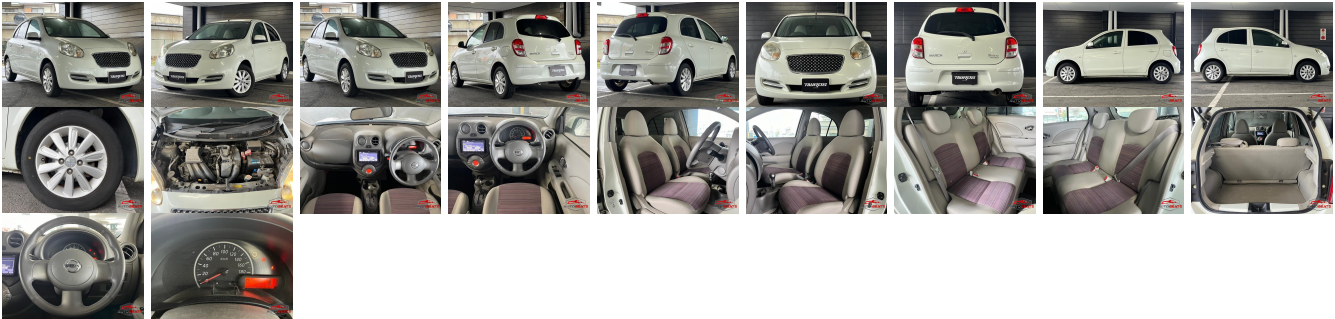

## Vehicle Information

AB-7700581

NISSAN

First Registration Year: 2012-07  
 Manufacture Year: 2012-07

**Model:** MARCH      **Chassis No:** K13-70\*\*\*\*      **Transmission:** Automatic      **Exterior:**  
**Grade:** 4      **Engine:**      **Mileage:** 82,650      **Interior:**  
**Fuel:** Petrol      **Seats:** 5      **Engine Capacity:** 1,200  
**Drive Train:** 2WD      **Color:** PEARL WHITE

## Vehicle Options:

Pwr Steering	Pwr Wind	Pwr Mirrors	Center Lock
Air Cond	Reverse Camera	Pwr Slide Door	Easy Closer
Cruise Control	ABS	Air Bag	Fog Lamps
HID Head Lamps	LED Head Lamps	Spare Key	Remote Key
Push Start	Seat Heater	Pwr Seat	Leather Seat
Floor Mat	Sun Roof	Alloy Wheels	Grill Guard
Rear Wiper	Rear Spoiler	Stereo	Navi/TV
Car CD	Car MD	AUX	Spare Tire
Spare Tire Case	Puncture Repairing Kit	Tool	Jack
Operators Manual	Maint. Record		