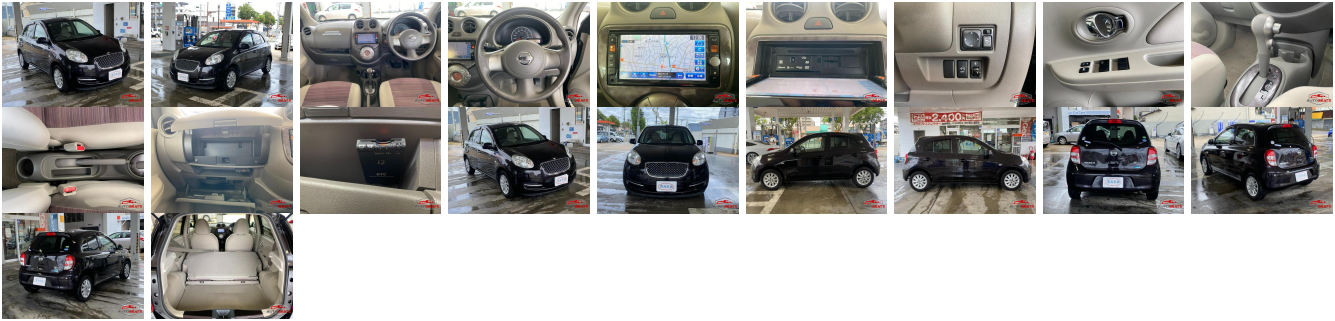

Vehicle Information

AB-7700579

NISSAN

First Registration Year: 2012-11
 Manufacture Year: 2012-11

Model:	MARCH	Chassis No:	K13-71****	Transmission:	Automatic	Exterior:
Grade:	4	Engine:		Mileage:	81,000	Interior:
Fuel:	Petrol	Seats:	5	Engine Capacity:	1,200	
Drive Train:	2WD			Color:	WINE	

Vehicle Options:

Pwr Steering	Pwr Wind	Pwr Mirrors	Center Lock
Air Cond	Reverse Camera	Pwr Slide Door	Easy Closer
Cruise Control	ABS	Air Bag	Fog Lamps
HID Head Lamps	LED Head Lamps	Spare Key	Remote Key
Push Start	Seat Heater	Pwr Seat	Leather Seat
Floor Mat	Sun Roof	Alloy Wheels	Grill Guard
Rear Wiper	Rear Spoiler	Stereo	Navi/TV
Car CD	Car MD	AUX	Spare Tire
Spare Tire Case	Puncture Repairing Kit	Tool	Jack
Operators Manual	Maint. Record		