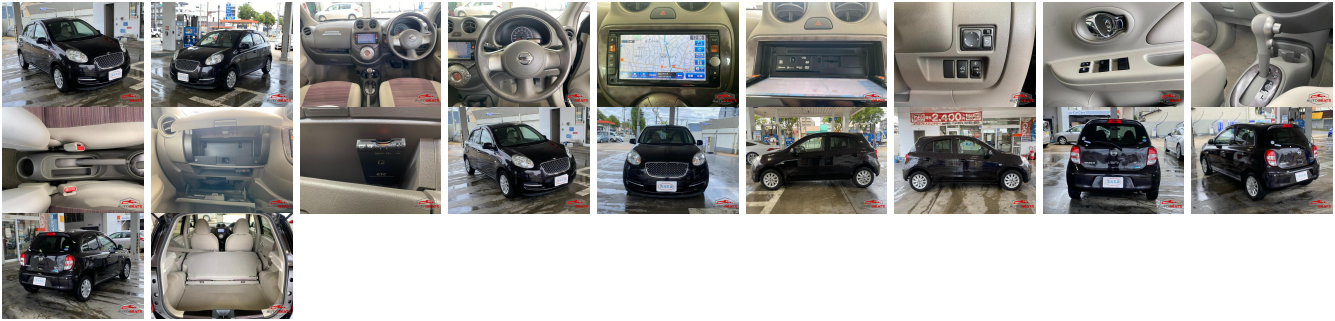

## Vehicle Information

AB-7700579

NISSAN

First Registration Year: 2012-11  
 Manufacture Year: 2012-11

<b>Model:</b>	MARCH	<b>Chassis No:</b>	K13-71****	<b>Transmission:</b>	Automatic	<b>Exterior:</b>
<b>Grade:</b>	4	<b>Engine:</b>		<b>Mileage:</b>	81,000	<b>Interior:</b>
<b>Fuel:</b>	Petrol	<b>Seats:</b>	5	<b>Engine Capacity:</b>	1,200	
<b>Drive Train:</b>	2WD			<b>Color:</b>	WINE	

## Vehicle Options:

Pwr Steering	Pwr Wind	Pwr Mirrors	Center Lock
Air Cond	Reverse Camera	Pwr Slide Door	Easy Closer
Cruise Control	ABS	Air Bag	Fog Lamps
HID Head Lamps	LED Head Lamps	Spare Key	Remote Key
Push Start	Seat Heater	Pwr Seat	Leather Seat
Floor Mat	Sun Roof	Alloy Wheels	Grill Guard
Rear Wiper	Rear Spoiler	Stereo	Navi/TV
Car CD	Car MD	AUX	Spare Tire
Spare Tire Case	Puncture Repairing Kit	Tool	Jack
Operators Manual	Maint. Record		