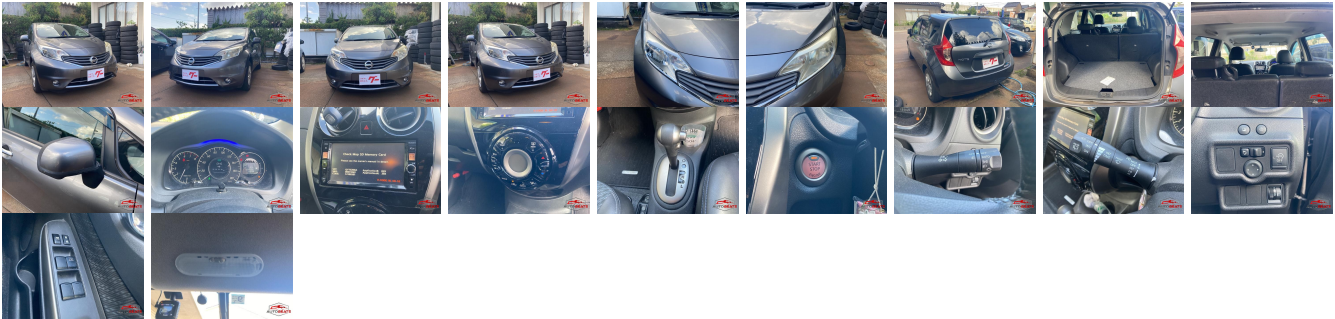

Vehicle Information

AB-7700595

NISSAN

First Registration Year: 2012-09
Manufacture Year: 2012-09

Model:	NOTE	Chassis No:	E12-00****	Transmission:	Automatic	Exterior:
Grade:	4	Engine:		Mileage:	89,500	Interior:
Fuel:	Petrol	Seats:	5	Engine Capacity:	1,200	
Drive Train:	2WD			Color:	GRAY	

Vehicle Options:

Pwr Steering	Pwr Wind	Pwr Mirrors	Center Lock
Air Cond	Reverse Camera	Pwr Slide Door	Easy Closer
Cruise Control	ABS	Air Bag	Fog Lamps
HID Head Lamps	LED Head Lamps	Spare Key	Remote Key
Push Start	Seat Heater	Pwr Seat	Leather Seat
Floor Mat	Sun Roof	Alloy Wheels	Grill Guard
Rear Wiper	Rear Spoiler	Stereo	Navi/TV
Car CD	Car MD	AUX	Spare Tire
Spare Tire Case	Puncture Repairing Kit	Tool	Jack
Operators Manual	Maint. Record		