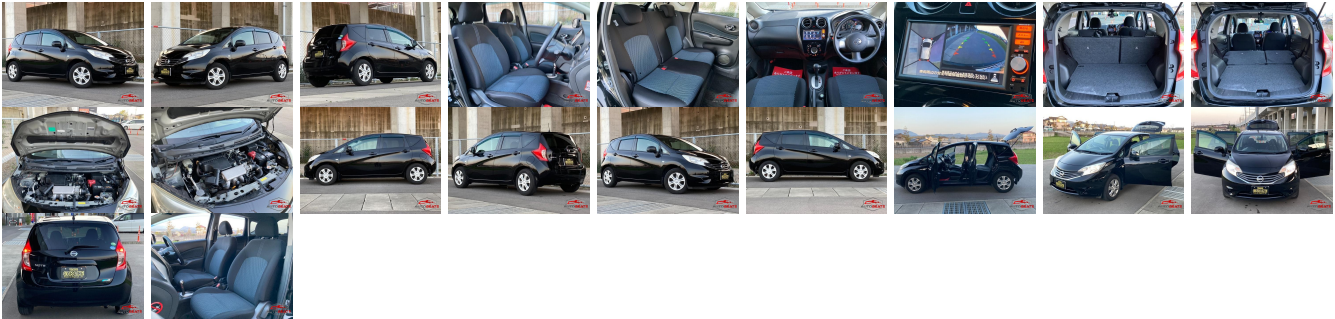

Vehicle Information

AB-7700596

NISSAN

First Registration Year: 2012-09
 Manufacture Year: 2012-09

Model:	NOTE	Chassis No:	E12-10****	Transmission:	Automatic	Exterior:
Grade:	4	Engine:		Mileage:	90,000	Interior:
Fuel:	Petrol	Seats:	5	Engine Capacity:	1,200	
Drive Train:	2WD			Color:	BLACK	

Vehicle Options:

Pwr Steering	Pwr Wind	Pwr Mirrors	Center Lock
Air Cond	Reverse Camera	Pwr Slide Door	Easy Closer
Cruise Control	ABS	Air Bag	Fog Lamps
HID Head Lamps	LED Head Lamps	Spare Key	Remote Key
Push Start	Seat Heater	Pwr Seat	Leather Seat
Floor Mat	Sun Roof	Alloy Wheels	Grill Guard
Rear Wiper	Rear Spoiler	Stereo	Navi/TV
Car CD	Car MD	AUX	Spare Tire
Spare Tire Case	Puncture Repairing Kit	Tool	Jack
Operators Manual	Maint. Record		