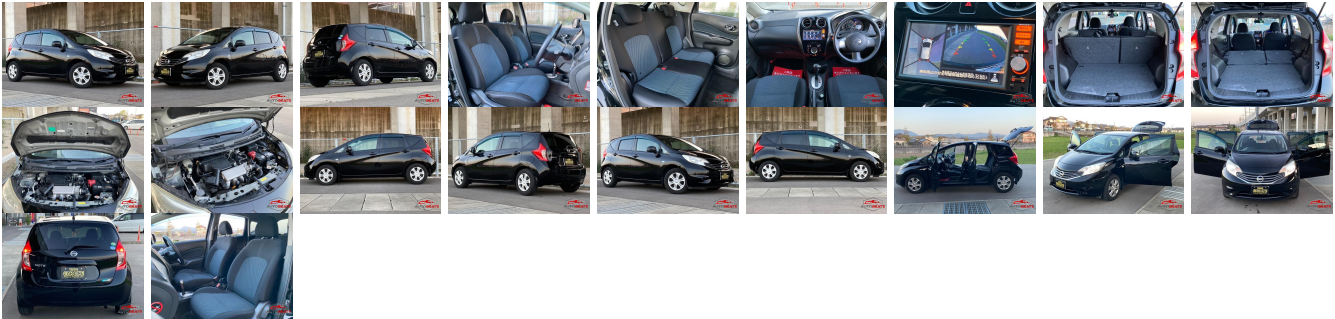

Vehicle Information

AB-7700596

NISSAN

First Registration Year: 2012-09
Manufacture Year: 2012-09

Model:	NOTE	Chassis No:	E12-10****	Transmission:	Automatic	Exterior:
Grade:	4	Engine:		Mileage:	90,000	Interior:
Fuel:	Petrol	Seats:	5	Engine Capacity:	1,200	
Drive Train:	2WD			Color:	BLACK	

Vehicle Options:

Pwr Steering	Pwr Wind	Pwr Mirrors	Center Lock
Air Cond	Reverse Camera	Pwr Slide Door	Easy Closer
Cruise Control	ABS	Air Bag	Fog Lamps
HID Head Lamps	LED Head Lamps	Spare Key	Remote Key
Push Start	Seat Heater	Pwr Seat	Leather Seat
Floor Mat	Sun Roof	Alloy Wheels	Grill Guard
Rear Wiper	Rear Spoiler	Stereo	Navi/TV
Car CD	Car MD	AUX	Spare Tire
Spare Tire Case	Puncture Repairing Kit	Tool	Jack
Operators Manual	Maint. Record		