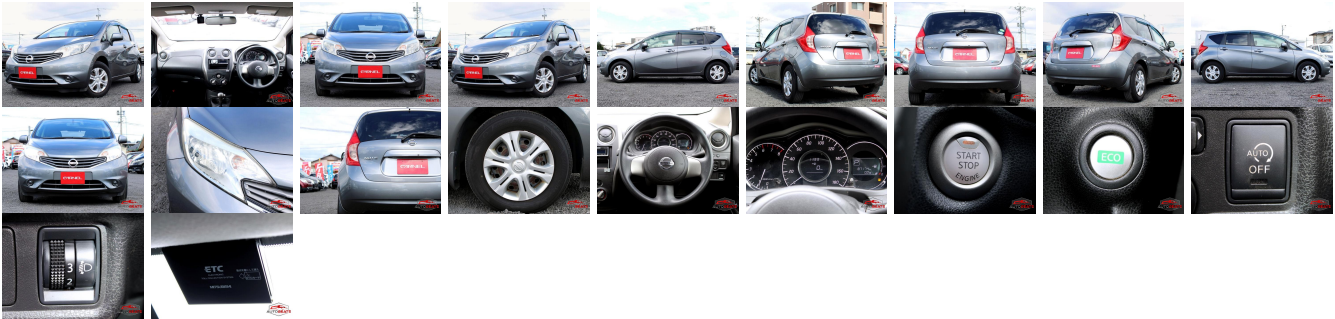

Vehicle Information

AB-7700589

NISSAN

First Registration Year: 2012-12
 Manufacture Year: 2012-12

Model: NOTE **Chassis No:** E12-02**** **Transmission:** Automatic **Exterior:**
Grade: 4 **Engine:** **Mileage:** 88,000 **Interior:**
Fuel: Petrol **Seats:** 5 **Engine Capacity:** 1,200
Drive Train: 2WD **Color:** GRAY

Vehicle Options:

Pwr Steering	Pwr Wind	Pwr Mirrors	Center Lock
Air Cond	Reverse Camera	Pwr Slide Door	Easy Closer
Cruise Control	ABS	Air Bag	Fog Lamps
HID Head Lamps	LED Head Lamps	Spare Key	Remote Key
Push Start	Seat Heater	Pwr Seat	Leather Seat
Floor Mat	Sun Roof	Alloy Wheels	Grill Guard
Rear Wiper	Rear Spoiler	Stereo	Navi/TV
Car CD	Car MD	AUX	Spare Tire
Spare Tire Case	Puncture Repairing Kit	Tool	Jack
Operators Manual	Maint. Record		