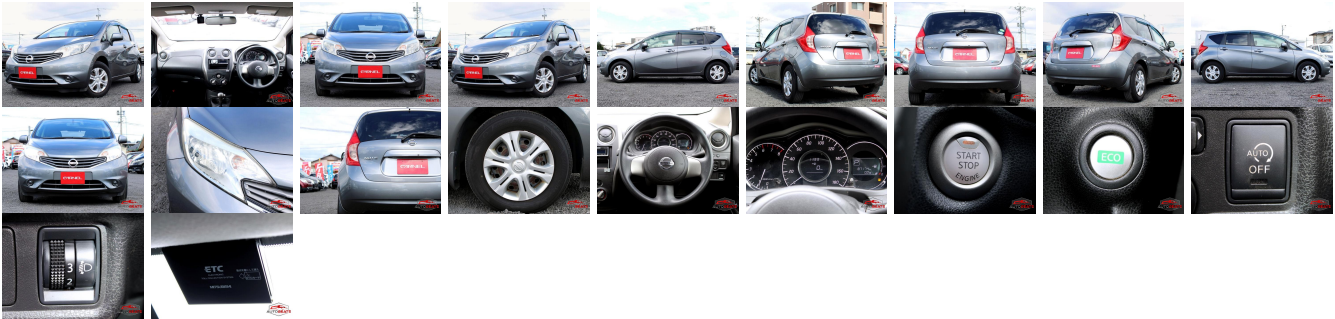

## Vehicle Information

AB-7700589

NISSAN

First Registration Year: 2012-12  
 Manufacture Year: 2012-12

**Model:** NOTE      **Chassis No:** E12-02\*\*\*\*      **Transmission:** Automatic      **Exterior:**  
**Grade:** 4      **Engine:**      **Mileage:** 88,000      **Interior:**  
**Fuel:** Petrol      **Seats:** 5      **Engine Capacity:** 1,200  
**Drive Train:** 2WD      **Color:** GRAY

## Vehicle Options:

Pwr Steering	Pwr Wind	Pwr Mirrors	Center Lock
Air Cond	Reverse Camera	Pwr Slide Door	Easy Closer
Cruise Control	ABS	Air Bag	Fog Lamps
HID Head Lamps	LED Head Lamps	Spare Key	Remote Key
Push Start	Seat Heater	Pwr Seat	Leather Seat
Floor Mat	Sun Roof	Alloy Wheels	Grill Guard
Rear Wiper	Rear Spoiler	Stereo	Navi/TV
Car CD	Car MD	AUX	Spare Tire
Spare Tire Case	Puncture Repairing Kit	Tool	Jack
Operators Manual	Maint. Record		