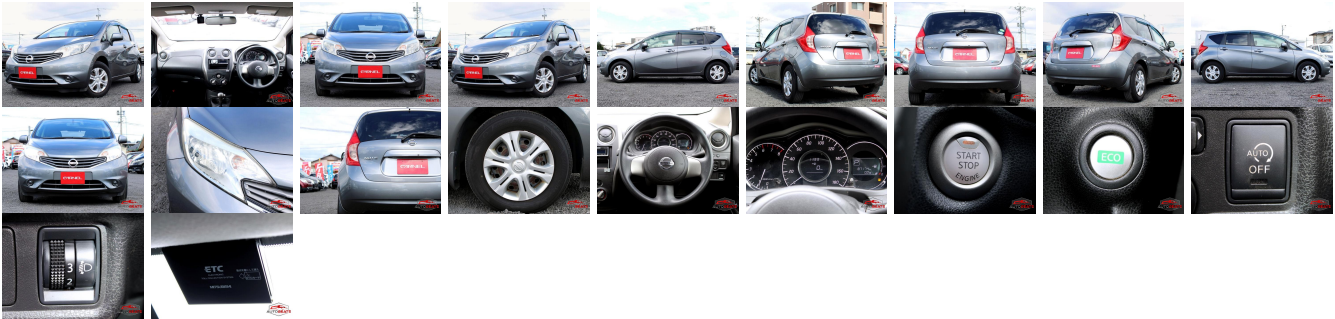

Vehicle Information

AB-7700589

NISSAN

First Registration Year: 2012-12
Manufacture Year: 2012-12

Model:	NOTE	Chassis No:	E12-02****	Transmission:	Automatic	Exterior:
Grade:	4	Engine:		Mileage:	88,000	Interior:
Fuel:	Petrol	Seats:	5	Engine Capacity:	1,200	
Drive Train:	2WD			Color:	GRAY	

Vehicle Options:

Pwr Steering	Pwr Wind	Pwr Mirrors	Center Lock
Air Cond	Reverse Camera	Pwr Slide Door	Easy Closer
Cruise Control	ABS	Air Bag	Fog Lamps
HID Head Lamps	LED Head Lamps	Spare Key	Remote Key
Push Start	Seat Heater	Pwr Seat	Leather Seat
Floor Mat	Sun Roof	Alloy Wheels	Grill Guard
Rear Wiper	Rear Spoiler	Stereo	Navi/TV
Car CD	Car MD	AUX	Spare Tire
Spare Tire Case	Puncture Repairing Kit	Tool	Jack
Operators Manual	Maint. Record		