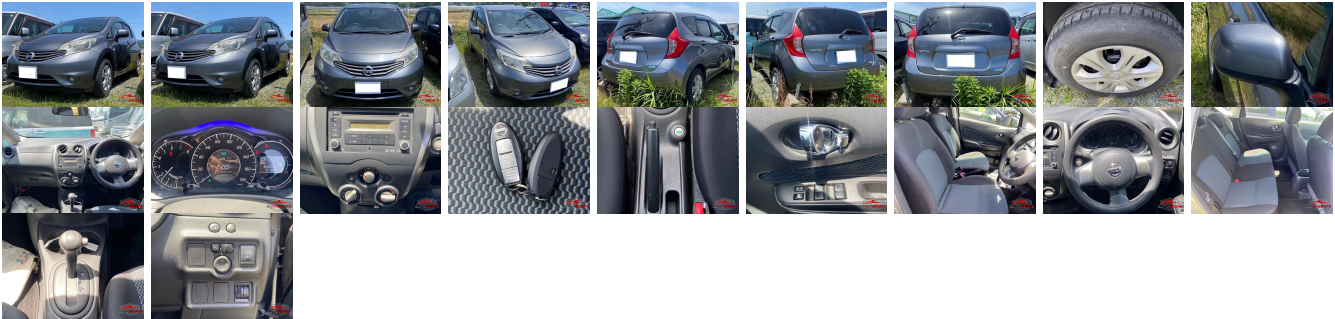

Vehicle Information

AB-7700592

NISSAN

First Registration Year: 2012-07
 Manufacture Year: 2012-07

Model:	NOTE	Chassis No:	E12-02****	Transmission:	Automatic	Exterior:
Grade:	4	Engine:		Mileage:	82,000	Interior:
Fuel:	Petrol	Seats:	5	Engine Capacity:	1,200	
Drive Train:	2WD			Color:	GRAY	

Vehicle Options:

Pwr Steering	Pwr Wind	Pwr Mirrors	Center Lock
Air Cond	Reverse Camera	Pwr Slide Door	Easy Closer
Cruise Control	ABS	Air Bag	Fog Lamps
HID Head Lamps	LED Head Lamps	Spare Key	Remote Key
Push Start	Seat Heater	Pwr Seat	Leather Seat
Floor Mat	Sun Roof	Alloy Wheels	Grill Guard
Rear Wiper	Rear Spoiler	Stereo	Navi/TV
Car CD	Car MD	AUX	Spare Tire
Spare Tire Case	Puncture Repairing Kit	Tool	Jack
Operators Manual	Maint. Record		