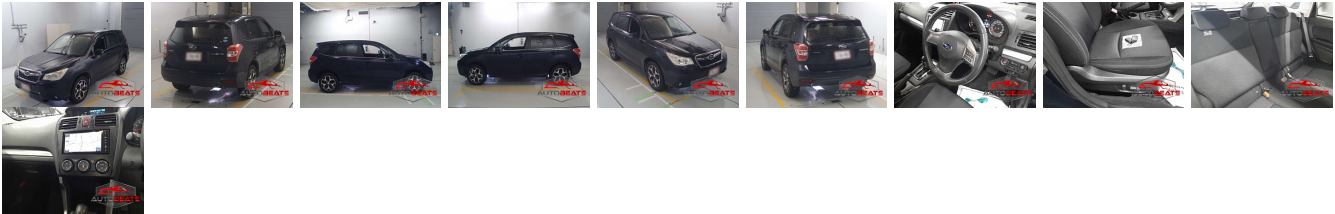

Vehicle Information

AB-770017

Subaru

First Registration Year: 2012-10
Manufacture Year: 2012-10

Model:	Forester	Chassis No:	SJ5-00**92	Transmission:	Automatic	Exterior:
Grade:	4.5	Engine:		Mileage:	80,000	Interior:
Fuel:	Petrol	Seats:	5	Engine Capacity:	20,000	
Drive Train:				Color:	Black	

Vehicle Options:

Pwr Steering	Pwr Wind	Pwr Mirrors	Center Lock
Air Cond	Reverse Camera	Pwr Slide Door	Easy Closer
Cruise Control	ABS	Air Bag	Fog Lamps
HID Head Lamps	LED Head Lamps	Spare Key	Remote Key
Push Start	Seat Heater	Pwr Seat	Leather Seat
Floor Mat	Sun Roof	Alloy Wheels	Grill Guard
Rear Wiper	Rear Spoiler	Stereo	Navi/TV
Car CD	Car MD	AUX	Spare Tire
Spare Tire Case	Puncture Repairing Kit	Tool	Jack
Operators Manual	Maint. Record		