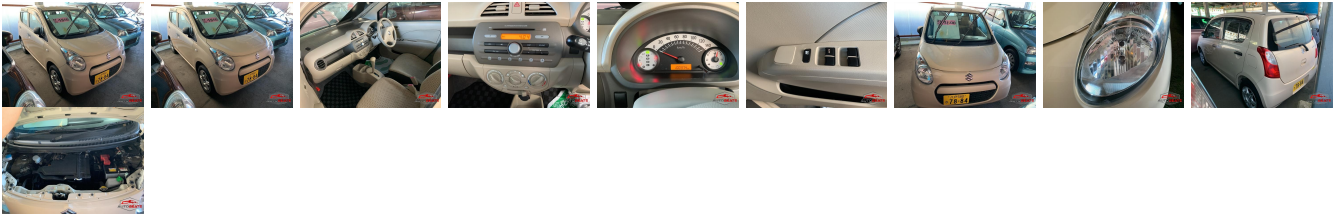

Vehicle Information

SUZUKI

First Registration Year: 2012-06
Manufacture Year: 2012-06

AB-
7700100205

Model: ALTO **Chassis No:** HA25S-86**** **Transmission:** Automatic **Exterior:**
Grade: 4 **Engine:** **Mileage:** 100,374 **Interior:**
Fuel: Petrol **Seats:** 4 **Engine Capacity:** 660
Drive Train: 2WD **Color:** BEIGE

Vehicle Options:

Pwr Steering	Pwr Wind	Pwr Mirrors	Center Lock
Air Cond	Reverse Camera	Pwr Slide Door	Easy Closer
Cruise Control	ABS	Air Bag	Fog Lamps
HID Head Lamps	LED Head Lamps	Spare Key	Remote Key
Push Start	Seat Heater	Pwr Seat	Leather Seat
Floor Mat	Sun Roof	Alloy Wheels	Grill Guard
Rear Wiper	Rear Spoiler	Stereo	Navi/TV
Car CD	Car MD	AUX	Spare Tire
Spare Tire Case	Puncture Repairing Kit	Tool	Jack
Operators Manual	Maint. Record		