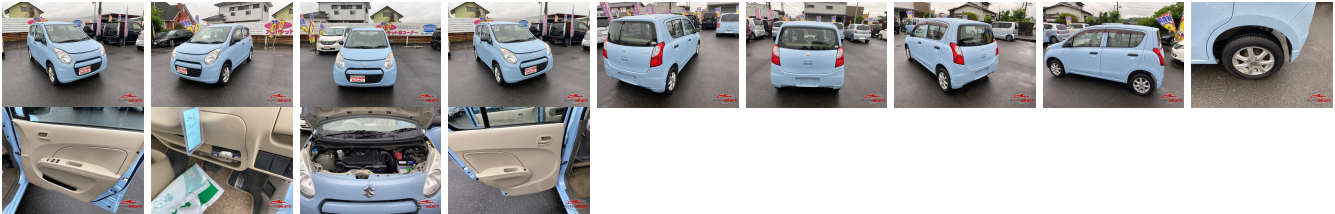

Vehicle Information

SUZUKI

First Registration Year: 2012-11
Manufacture Year: 2012-11

AB-
7700100200

Model:	ALTO	Chassis No:	HA25S-86****	Transmission:	Automatic	Exterior:
Grade:	4	Engine:		Mileage:	81,000	Interior:
Fuel:	Petrol	Seats:	4	Engine Capacity:	660	
Drive Train:	2WD			Color:	BLUE	