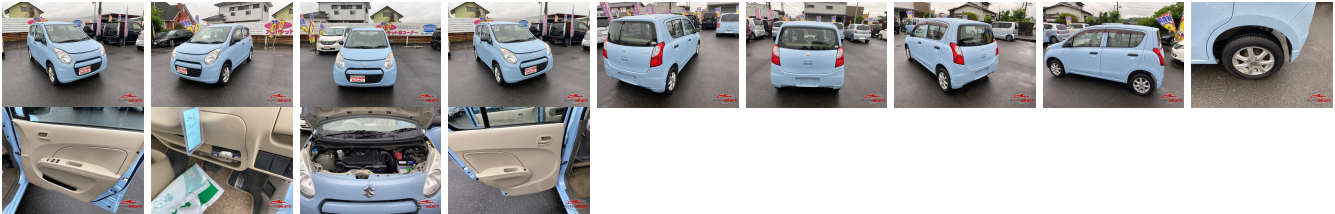

Vehicle Information

SUZUKI

First Registration Year: 2012-11
 Manufacture Year: 2012-11

AB-
7700100200

Model: ALTO **Chassis No:** HA25S-86**** **Transmission:** Automatic **Exterior:**
Grade: 4 **Engine:** **Mileage:** 81,000 **Interior:**
Fuel: Petrol **Seats:** 4 **Engine Capacity:** 660
Drive Train: 2WD **Color:** BLUE