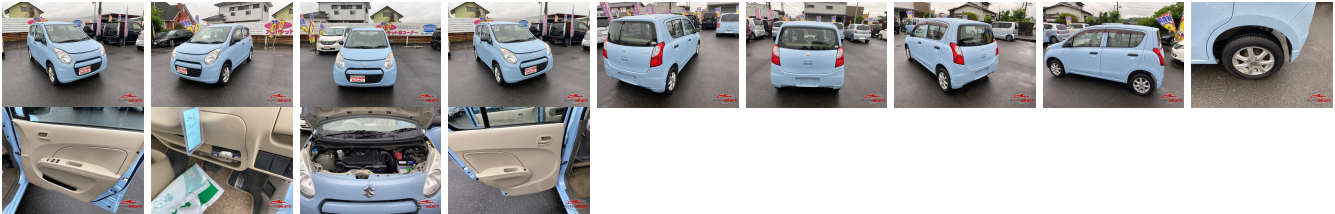

Vehicle Information

SUZUKI

First Registration Year: 2012-11
Manufacture Year: 2012-11

AB-
7700100200

Model: ALTO **Chassis No:** HA25S-86**** **Transmission:** Automatic **Exterior:**
Grade: 4 **Engine:** **Mileage:** 81,000 **Interior:**
Fuel: Petrol **Seats:** 4 **Engine Capacity:** 660
Drive Train: 2WD **Color:** BLUE