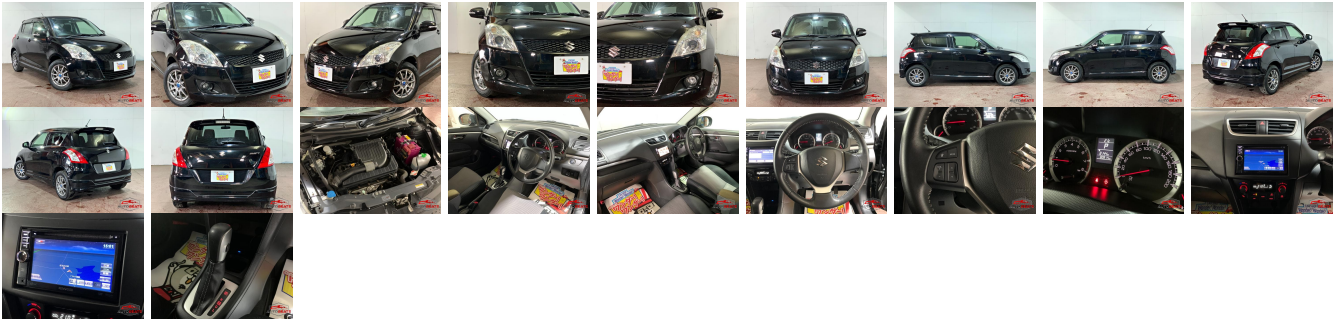

Vehicle Information

AB-7700555

SUZUKI

First Registration Year: 2012-07
 Manufacture Year: 2012-07

Model: SWIFT **Chassis No:** ZD72S-20**** **Transmission:** Automatic **Exterior:**
Grade: 4 **Engine:** **Mileage:** 80,810 **Interior:**
Fuel: Petrol **Seats:** 5 **Engine Capacity:** 1,200
Drive Train: 4WD **Color:** BLACK

Vehicle Options:

Pwr Steering	Pwr Wind	Pwr Mirrors	Center Lock
Air Cond	Reverse Camera	Pwr Slide Door	Easy Closer
Cruise Control	ABS	Air Bag	Fog Lamps
HID Head Lamps	LED Head Lamps	Spare Key	Remote Key
Push Start	Seat Heater	Pwr Seat	Leather Seat
Floor Mat	Sun Roof	Alloy Wheels	Grill Guard
Rear Wiper	Rear Spoiler	Stereo	Navi/TV
Car CD	Car MD	AUX	Spare Tire
Spare Tire Case	Puncture Repairing Kit	Tool	Jack
Operators Manual	Maint. Record		

\$3,750