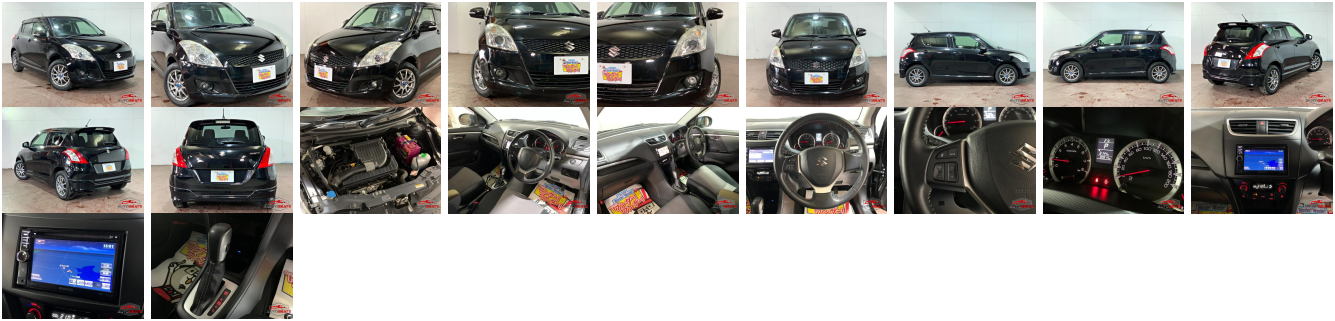

## Vehicle Information

AB-7700555

SUZUKI

First Registration Year: 2012-07  
 Manufacture Year: 2012-07

**Model:** SWIFT      **Chassis No:** ZD72S-20\*\*\*\*      **Transmission:** Automatic      **Exterior:**  
**Grade:** 4      **Engine:**      **Mileage:** 80,810      **Interior:**  
**Fuel:** Petrol      **Seats:** 5      **Engine Capacity:** 1,200  
**Drive Train:** 4WD      **Color:** BLACK

## Vehicle Options:

Pwr Steering	Pwr Wind	Pwr Mirrors	Center Lock
Air Cond	Reverse Camera	Pwr Slide Door	Easy Closer
Cruise Control	ABS	Air Bag	Fog Lamps
HID Head Lamps	LED Head Lamps	Spare Key	Remote Key
Push Start	Seat Heater	Pwr Seat	Leather Seat
Floor Mat	Sun Roof	Alloy Wheels	Grill Guard
Rear Wiper	Rear Spoiler	Stereo	Navi/TV
Car CD	Car MD	AUX	Spare Tire
Spare Tire Case	Puncture Repairing Kit	Tool	Jack
Operators Manual	Maint. Record		

**\$3,750**