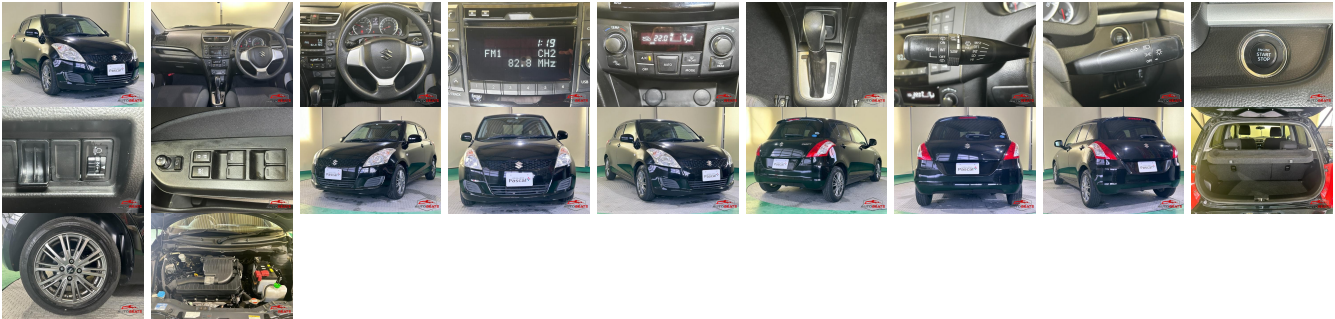

Vehicle Information

AB-7700488

SUZUKI

First Registration Year: 2012-09
 Manufacture Year: 2012-09

Model: SWIFT **Chassis No:** ZC72S-14**** **Transmission:** Automatic **Exterior:**
Grade: 4 **Engine:** **Mileage:** 75,093 **Interior:**
Fuel: Petrol **Seats:** 5 **Engine Capacity:** 1,200
Drive Train: 2WD **Color:** BLACK M

Vehicle Options:

Pwr Steering	Pwr Wind	Pwr Mirrors	Center Lock
Air Cond	Reverse Camera	Pwr Slide Door	Easy Closer
Cruise Control	ABS	Air Bag	Fog Lamps
HID Head Lamps	LED Head Lamps	Spare Key	Remote Key
Push Start	Seat Heater	Pwr Seat	Leather Seat
Floor Mat	Sun Roof	Alloy Wheels	Grill Guard
Rear Wiper	Rear Spoiler	Stereo	Navi/TV
Car CD	Car MD	AUX	Spare Tire
Spare Tire Case	Puncture Repairing Kit	Tool	Jack
Operators Manual	Maint. Record		