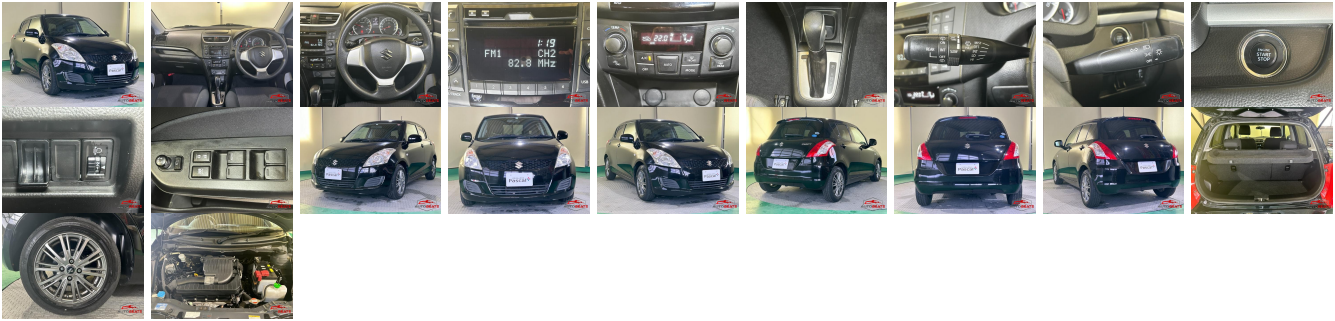

Vehicle Information

AB-7700488

SUZUKI

First Registration Year: 2012-09
 Manufacture Year: 2012-09

Model: SWIFT **Chassis No:** ZC72S-14**** **Transmission:** Automatic **Exterior:**
Grade: 4 **Engine:** **Mileage:** 75,093 **Interior:**
Fuel: Petrol **Seats:** 5 **Engine Capacity:** 1,200
Drive Train: 2WD **Color:** BLACK M

Vehicle Options:

Pwr Steering	Pwr Wind	Pwr Mirrors	Center Lock
Air Cond	Reverse Camera	Pwr Slide Door	Easy Closer
Cruise Control	ABS	Air Bag	Fog Lamps
HID Head Lamps	LED Head Lamps	Spare Key	Remote Key
Push Start	Seat Heater	Pwr Seat	Leather Seat
Floor Mat	Sun Roof	Alloy Wheels	Grill Guard
Rear Wiper	Rear Spoiler	Stereo	Navi/TV
Car CD	Car MD	AUX	Spare Tire
Spare Tire Case	Puncture Repairing Kit	Tool	Jack
Operators Manual	Maint. Record		