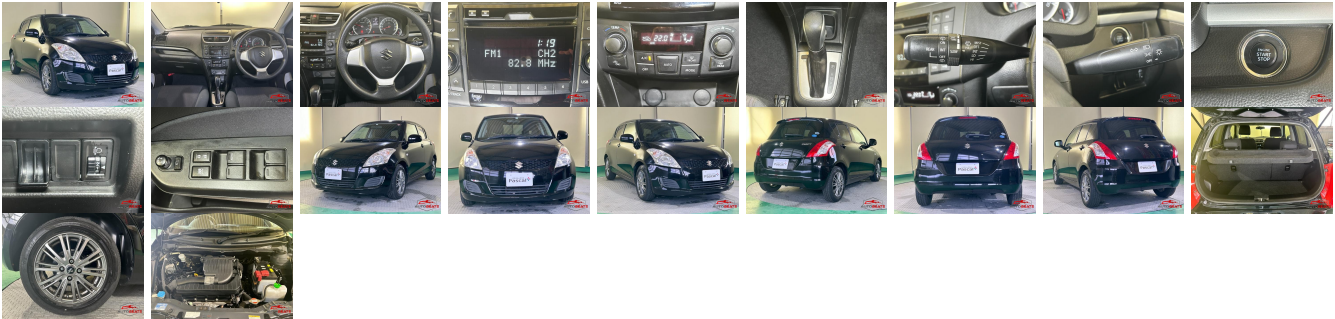

## Vehicle Information

AB-7700488

SUZUKI

First Registration Year: 2012-09  
 Manufacture Year: 2012-09

**Model:** SWIFT      **Chassis No:** ZC72S-14\*\*\*\*      **Transmission:** Automatic      **Exterior:**  
**Grade:** 4      **Engine:**      **Mileage:** 75,093      **Interior:**  
**Fuel:** Petrol      **Seats:** 5      **Engine Capacity:** 1,200  
**Drive Train:** 2WD      **Color:** BLACK M

## Vehicle Options:

Pwr Steering	Pwr Wind	Pwr Mirrors	Center Lock
Air Cond	Reverse Camera	Pwr Slide Door	Easy Closer
Cruise Control	ABS	Air Bag	Fog Lamps
HID Head Lamps	LED Head Lamps	Spare Key	Remote Key
Push Start	Seat Heater	Pwr Seat	Leather Seat
Floor Mat	Sun Roof	Alloy Wheels	Grill Guard
Rear Wiper	Rear Spoiler	Stereo	Navi/TV
Car CD	Car MD	AUX	Spare Tire
Spare Tire Case	Puncture Repairing Kit	Tool	Jack
Operators Manual	Maint. Record		