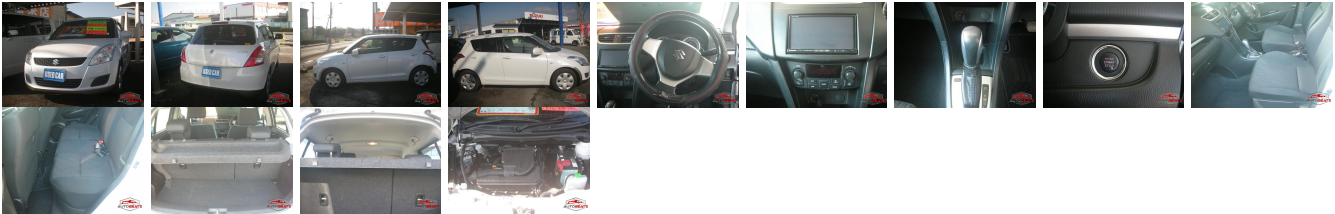

Vehicle Information

AB-7700556

SUZUKI

First Registration Year: 2012-03
Manufacture Year: 2012-03

Model: SWIFT **Chassis No:** ZC72S-14**** **Transmission:** Automatic **Exterior:**
Grade: 4 **Engine:** **Mileage:** 81,893 **Interior:**
Fuel: Petrol **Seats:** 5 **Engine Capacity:** 1,200
Drive Train: 2WD **Color:** PEARL WHITE

Vehicle Options:

Pwr Steering	Pwr Wind	Pwr Mirrors	Center Lock
Air Cond	Reverse Camera	Pwr Slide Door	Easy Closer
Cruise Control	ABS	Air Bag	Fog Lamps
HID Head Lamps	LED Head Lamps	Spare Key	Remote Key
Push Start	Seat Heater	Pwr Seat	Leather Seat
Floor Mat	Sun Roof	Alloy Wheels	Grill Guard
Rear Wiper	Rear Spoiler	Stereo	Navi/TV
Car CD	Car MD	AUX	Spare Tire
Spare Tire Case	Puncture Repairing Kit	Tool	Jack
Operators Manual	Maint. Record		