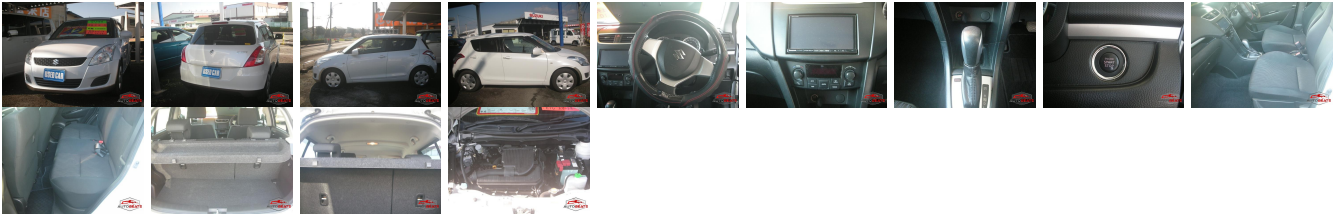

Vehicle Information

AB-7700556

SUZUKI

First Registration Year: 2012-03
Manufacture Year: 2012-03

Model: SWIFT **Chassis No:** ZC72S-14**** **Transmission:** Automatic **Exterior:**
Grade: 4 **Engine:** **Mileage:** 81,893 **Interior:**
Fuel: Petrol **Seats:** 5 **Engine Capacity:** 1,200
Drive Train: 2WD **Color:** PEARL WHITE

Vehicle Options:

| | | | |
|------------------|------------------------|----------------|--------------|
| Pwr Steering | Pwr Wind | Pwr Mirrors | Center Lock |
| Air Cond | Reverse Camera | Pwr Slide Door | Easy Closer |
| Cruise Control | ABS | Air Bag | Fog Lamps |
| HID Head Lamps | LED Head Lamps | Spare Key | Remote Key |
| Push Start | Seat Heater | Pwr Seat | Leather Seat |
| Floor Mat | Sun Roof | Alloy Wheels | Grill Guard |
| Rear Wiper | Rear Spoiler | Stereo | Navi/TV |
| Car CD | Car MD | AUX | Spare Tire |
| Spare Tire Case | Puncture Repairing Kit | Tool | Jack |
| Operators Manual | Maint. Record | | |