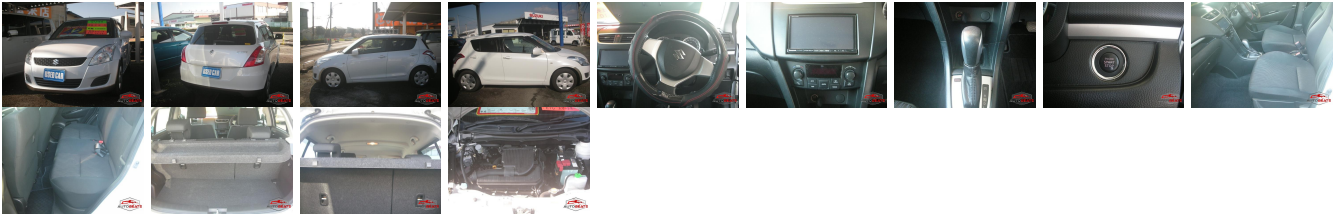

Vehicle Information

AB-7700556

SUZUKI

First Registration Year: 2012-03
Manufacture Year: 2012-03

Model:	SWIFT	Chassis No:	ZC72S-14****	Transmission:	Automatic	Exterior:
Grade:	4	Engine:		Mileage:	81,893	Interior:
Fuel:	Petrol	Seats:	5	Engine Capacity:	1,200	
Drive Train:	2WD			Color:	PEARL WHITE	

Vehicle Options:

Pwr Steering	Pwr Wind	Pwr Mirrors	Center Lock
Air Cond	Reverse Camera	Pwr Slide Door	Easy Closer
Cruise Control	ABS	Air Bag	Fog Lamps
HID Head Lamps	LED Head Lamps	Spare Key	Remote Key
Push Start	Seat Heater	Pwr Seat	Leather Seat
Floor Mat	Sun Roof	Alloy Wheels	Grill Guard
Rear Wiper	Rear Spoiler	Stereo	Navi/TV
Car CD	Car MD	AUX	Spare Tire
Spare Tire Case	Puncture Repairing Kit	Tool	Jack
Operators Manual	Maint. Record		