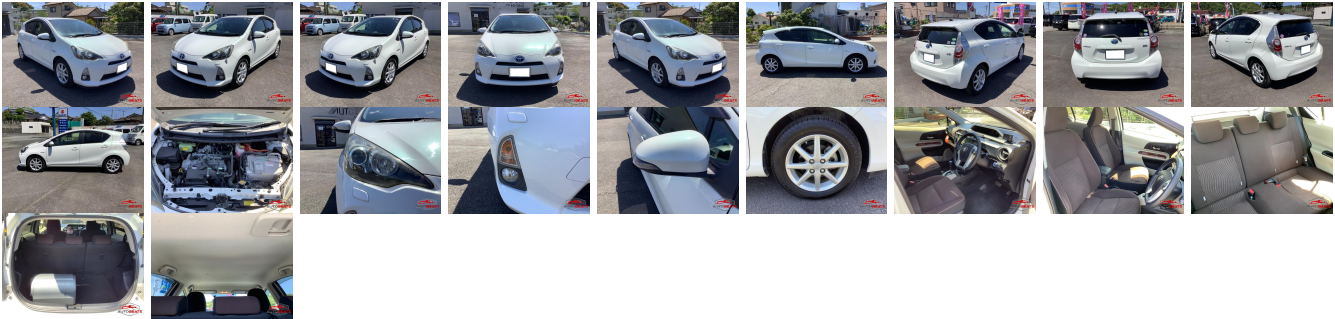

Vehicle Information

AB-7700611

TOYOTA

First Registration Year: 2012-04
Manufacture Year: 2012-04

Model:	AQUA	Chassis No:	NHP10-204****	Transmission:	Automatic	Exterior:
Grade:	4	Engine:		Mileage:	91,661	Interior:
Fuel:	Hybrid	Seats:	5	Engine Capacity:	1,500	
Drive Train:	2WD			Color:	PEARL	

Vehicle Options:

Pwr Steering	Pwr Wind	Pwr Mirrors	Center Lock
Air Cond	Reverse Camera	Pwr Slide Door	Easy Closer
Cruise Control	ABS	Air Bag	Fog Lamps
HID Head Lamps	LED Head Lamps	Spare Key	Remote Key
Push Start	Seat Heater	Pwr Seat	Leather Seat
Floor Mat	Sun Roof	Alloy Wheels	Grill Guard
Rear Wiper	Rear Spoiler	Stereo	Navi/TV
Car CD	Car MD	AUX	Spare Tire
Spare Tire Case	Puncture Repairing Kit	Tool	Jack
Operators Manual	Maint. Record		