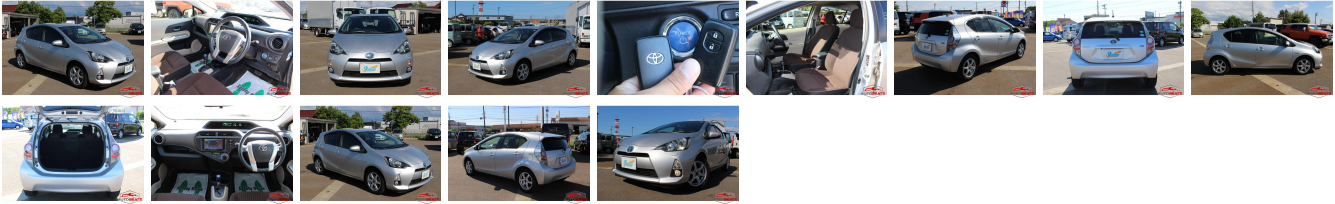

## Vehicle Information

AB-7700461

TOYOTA

**First Registration Year:** 2012-05  
**Manufacture Year:** 2012-05

<b>Model:</b>	AQUA	<b>Chassis No:</b>	NHP10-602****	<b>Transmission:</b>	Automatic	<b>Exterior:</b>
<b>Grade:</b>	4	<b>Engine:</b>		<b>Mileage:</b>	41,906	<b>Interior:</b>
<b>Fuel:</b>	Hybrid	<b>Seats:</b>	5	<b>Engine Capacity:</b>	1,500	
<b>Drive Train:</b>	2WD			<b>Color:</b>	SILVER M	

## Vehicle Options:

Pwr Steering	Pwr Wind	Pwr Mirrors	Center Lock
Air Cond	Reverse Camera	Pwr Slide Door	Easy Closer
Cruise Control	ABS	Air Bag	Fog Lamps
HID Head Lamps	LED Head Lamps	Spare Key	Remote Key
Push Start	Seat Heater	Pwr Seat	Leather Seat
Floor Mat	Sun Roof	Alloy Wheels	Grill Guard
Rear Wiper	Rear Spoiler	Stereo	Navi/TV
Car CD	Car MD	AUX	Spare Tire
Spare Tire Case	Puncture Repairing Kit	Tool	Jack
Operators Manual	Maint. Record		