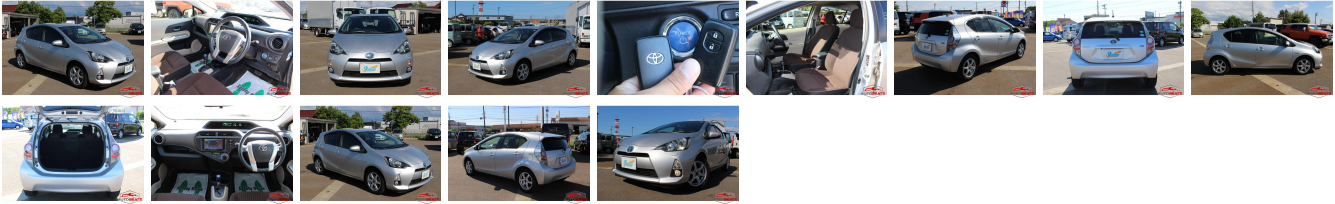

Vehicle Information

AB-7700461

TOYOTA

First Registration Year: 2012-05
Manufacture Year: 2012-05

Model:	AQUA	Chassis No:	NHP10-602****	Transmission:	Automatic	Exterior:
Grade:	4	Engine:		Mileage:	41,906	Interior:
Fuel:	Hybrid	Seats:	5	Engine Capacity:	1,500	
Drive Train:	2WD			Color:	SILVER M	

Vehicle Options:

Pwr Steering	Pwr Wind	Pwr Mirrors	Center Lock
Air Cond	Reverse Camera	Pwr Slide Door	Easy Closer
Cruise Control	ABS	Air Bag	Fog Lamps
HID Head Lamps	LED Head Lamps	Spare Key	Remote Key
Push Start	Seat Heater	Pwr Seat	Leather Seat
Floor Mat	Sun Roof	Alloy Wheels	Grill Guard
Rear Wiper	Rear Spoiler	Stereo	Navi/TV
Car CD	Car MD	AUX	Spare Tire
Spare Tire Case	Puncture Repairing Kit	Tool	Jack
Operators Manual	Maint. Record		