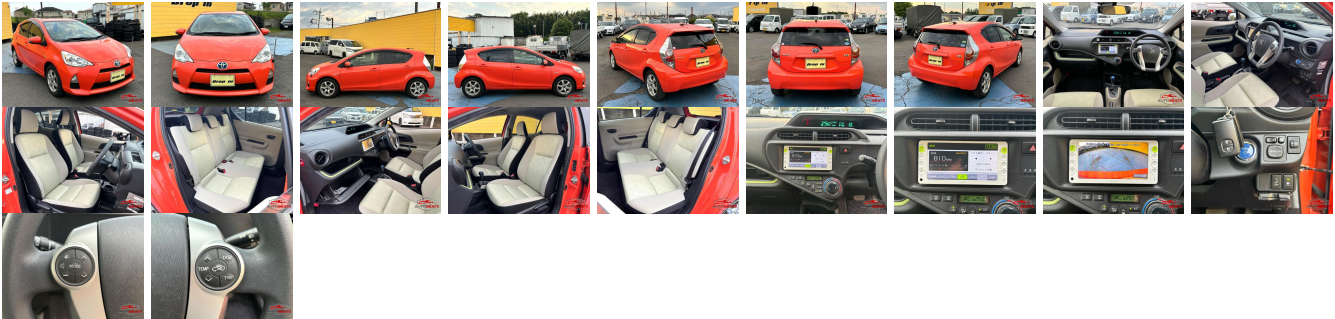

Vehicle Information

AB-7700604

TOYOTA

First Registration Year: 2012-06
Manufacture Year: 2012-06

Model: AQUA	Chassis No: NHP10-207****	Transmission: Automatic	Exterior:
Grade: 4	Engine:	Mileage: 80,948	Interior:
Fuel: Hybrid	Seats: 5	Engine Capacity: 1,500	
Drive Train: 2WD		Color: ORANGE	

Vehicle Options:

Pwr Steering	Pwr Wind	Pwr Mirrors	Center Lock
Air Cond	Reverse Camera	Pwr Slide Door	Easy Closer
Cruise Control	ABS	Air Bag	Fog Lamps
HID Head Lamps	LED Head Lamps	Spare Key	Remote Key
Push Start	Seat Heater	Pwr Seat	Leather Seat
Floor Mat	Sun Roof	Alloy Wheels	Grill Guard
Rear Wiper	Rear Spoiler	Stereo	Navi/TV
Car CD	Car MD	AUX	Spare Tire
Spare Tire Case	Puncture Repairing Kit	Tool	Jack
Operators Manual	Maint. Record		