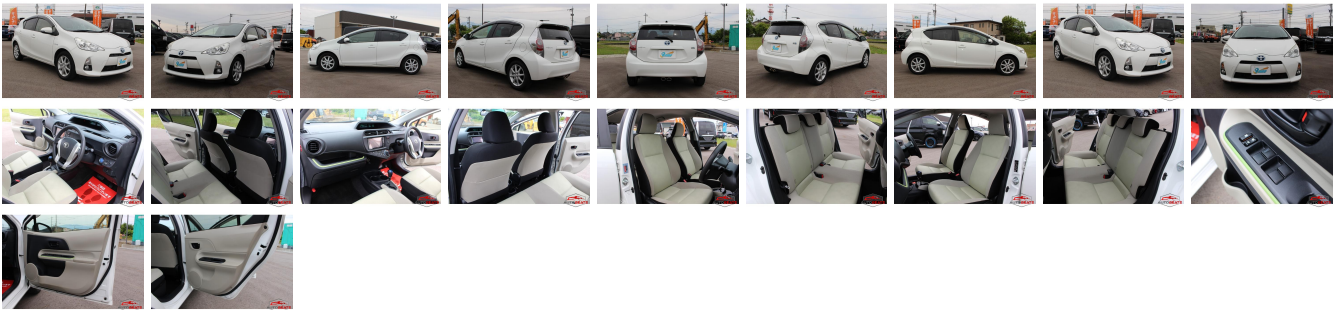

Vehicle Information

AB-7700598

TOYOTA

First Registration Year: 2012-05
 Manufacture Year: 2012-05

Model: AQUA **Chassis No:** NHP10-603**** **Transmission:** Automatic **Exterior:**
Grade: 4 **Engine:** **Mileage:** 81,263 **Interior:**
Fuel: Hybrid **Seats:** 5 **Engine Capacity:** 1,500
Drive Train: 2WD **Color:** PEARL WHITE

Vehicle Options:

Pwr Steering	Pwr Wind	Pwr Mirrors	Center Lock
Air Cond	Reverse Camera	Pwr Slide Door	Easy Closer
Cruise Control	ABS	Air Bag	Fog Lamps
HID Head Lamps	LED Head Lamps	Spare Key	Remote Key
Push Start	Seat Heater	Pwr Seat	Leather Seat
Floor Mat	Sun Roof	Alloy Wheels	Grill Guard
Rear Wiper	Rear Spoiler	Stereo	Navi/TV
Car CD	Car MD	AUX	Spare Tire
Spare Tire Case	Puncture Repairing Kit	Tool	Jack
Operators Manual	Maint. Record		

\$3,980