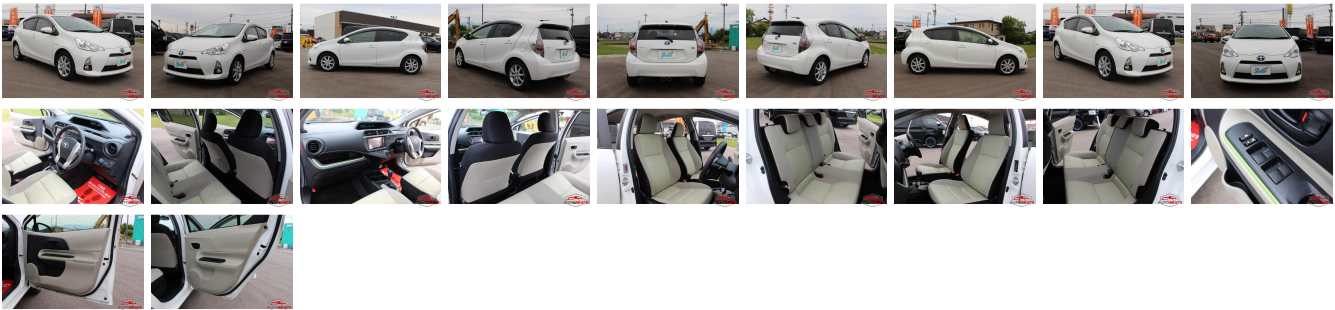

## Vehicle Information

AB-7700598

TOYOTA

First Registration Year: 2012-05  
 Manufacture Year: 2012-05

**Model:** AQUA      **Chassis No:** NHP10-603\*\*\*\*      **Transmission:** Automatic      **Exterior:**  
**Grade:** 4      **Engine:**      **Mileage:** 81,263      **Interior:**  
**Fuel:** Hybrid      **Seats:** 5      **Engine Capacity:** 1,500  
**Drive Train:** 2WD      **Color:** PEARL WHITE

## Vehicle Options:

Pwr Steering	Pwr Wind	Pwr Mirrors	Center Lock
Air Cond	Reverse Camera	Pwr Slide Door	Easy Closer
Cruise Control	ABS	Air Bag	Fog Lamps
HID Head Lamps	LED Head Lamps	Spare Key	Remote Key
Push Start	Seat Heater	Pwr Seat	Leather Seat
Floor Mat	Sun Roof	Alloy Wheels	Grill Guard
Rear Wiper	Rear Spoiler	Stereo	Navi/TV
Car CD	Car MD	AUX	Spare Tire
Spare Tire Case	Puncture Repairing Kit	Tool	Jack
Operators Manual	Maint. Record		

**\$3,980**