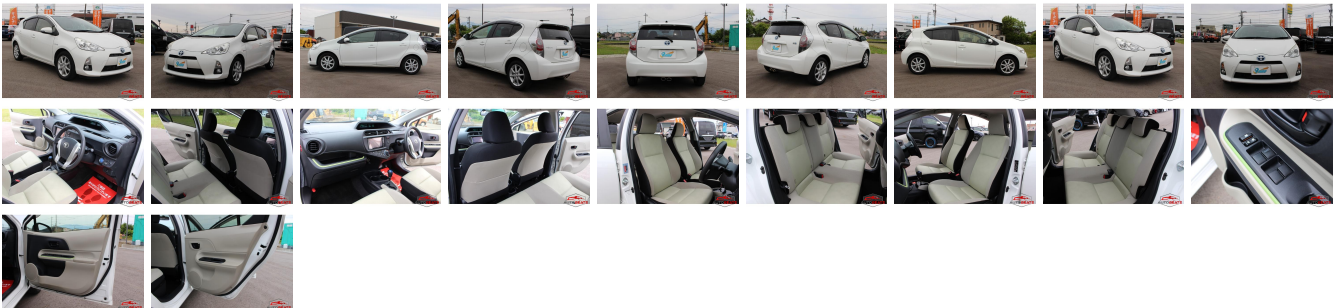

Vehicle Information

AB-7700598

TOYOTA

First Registration Year: 2012-05
Manufacture Year: 2012-05

Model:	AQUA	Chassis No:	NHP10-603****	Transmission:	Automatic	Exterior:
Grade:	4	Engine:		Mileage:	81,263	Interior:
Fuel:	Hybrid	Seats:	5	Engine Capacity:	1,500	
Drive Train:	2WD			Color:	PEARL WHITE	

Vehicle Options:

Pwr Steering	Pwr Wind	Pwr Mirrors	Center Lock
Air Cond	Reverse Camera	Pwr Slide Door	Easy Closer
Cruise Control	ABS	Air Bag	Fog Lamps
HID Head Lamps	LED Head Lamps	Spare Key	Remote Key
Push Start	Seat Heater	Pwr Seat	Leather Seat
Floor Mat	Sun Roof	Alloy Wheels	Grill Guard
Rear Wiper	Rear Spoiler	Stereo	Navi/TV
Car CD	Car MD	AUX	Spare Tire
Spare Tire Case	Puncture Repairing Kit	Tool	Jack
Operators Manual	Maint. Record		

\$3,980