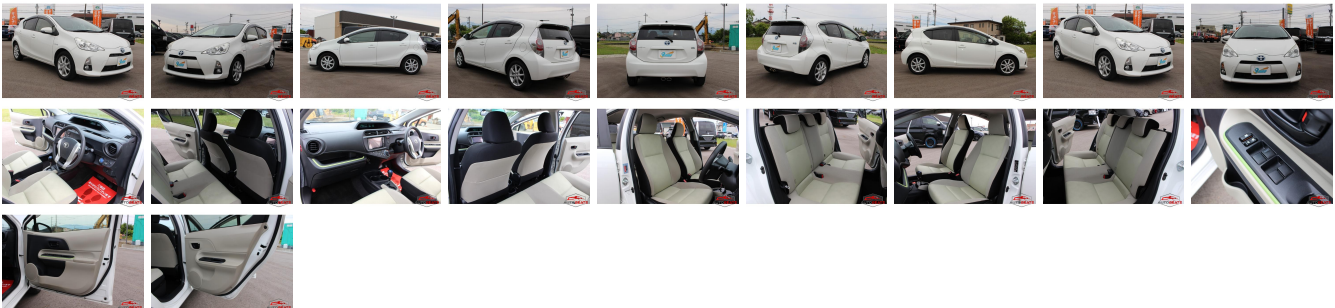

Vehicle Information

AB-7700598

TOYOTA

First Registration Year: 2012-05
 Manufacture Year: 2012-05

Model: AQUA **Chassis No:** NHP10-603**** **Transmission:** Automatic **Exterior:**
Grade: 4 **Engine:** **Mileage:** 81,263 **Interior:**
Fuel: Hybrid **Seats:** 5 **Engine Capacity:** 1,500
Drive Train: 2WD **Color:** PEARL WHITE

Vehicle Options:

Pwr Steering	Pwr Wind	Pwr Mirrors	Center Lock
Air Cond	Reverse Camera	Pwr Slide Door	Easy Closer
Cruise Control	ABS	Air Bag	Fog Lamps
HID Head Lamps	LED Head Lamps	Spare Key	Remote Key
Push Start	Seat Heater	Pwr Seat	Leather Seat
Floor Mat	Sun Roof	Alloy Wheels	Grill Guard
Rear Wiper	Rear Spoiler	Stereo	Navi/TV
Car CD	Car MD	AUX	Spare Tire
Spare Tire Case	Puncture Repairing Kit	Tool	Jack
Operators Manual	Maint. Record		

\$3,980