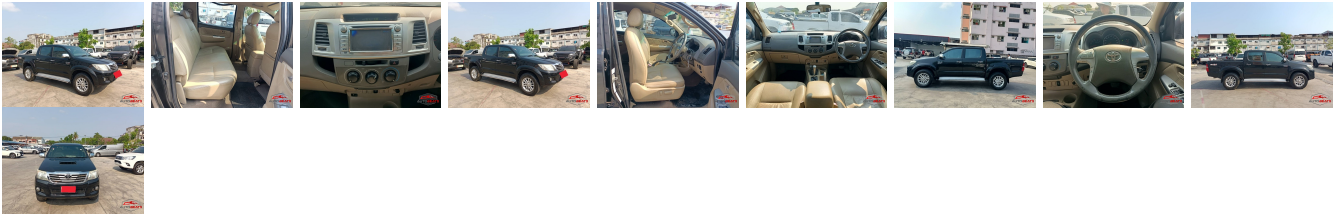

Vehicle Information

AB-7700671

TOYOTA

First Registration Year: 2012-04
Manufacture Year: 2012-04

Model: HILUX **Chassis No:** MR0FZ29GXXXX **Transmission:** Automatic **Exterior:**
Grade: 4 **Engine:** **Mileage:** 65,500 **Interior:**
Fuel: Diesel **Seats:** 5 **Engine Capacity:** 3,000
Drive Train: 4WD **Color:** BLACK

Vehicle Options:

Pwr Steering	Pwr Wind	Pwr Mirrors	Center Lock
Air Cond	Reverse Camera	Pwr Slide Door	Easy Closer
Cruise Control	ABS	Air Bag	Fog Lamps
HID Head Lamps	LED Head Lamps	Spare Key	Remote Key
Push Start	Seat Heater	Pwr Seat	Leather Seat
Floor Mat	Sun Roof	Alloy Wheels	Grill Guard
Rear Wiper	Rear Spoiler	Stereo	Navi/TV
Car CD	Car MD	AUX	Spare Tire
Spare Tire Case	Puncture Repairing Kit	Tool	Jack
Operators Manual	Maint. Record		