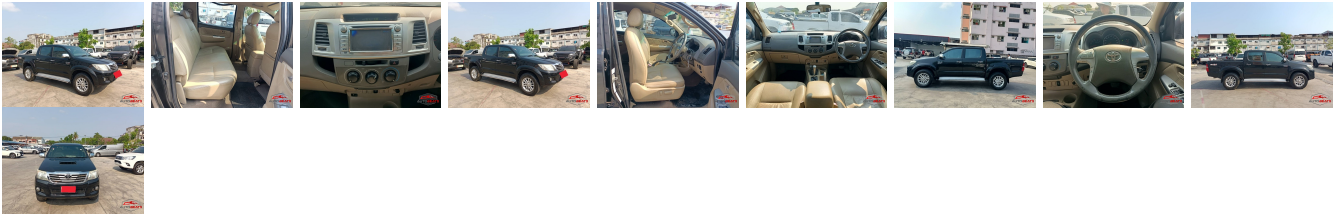

## Vehicle Information

AB-7700671

TOYOTA

**First Registration Year:** 2012-04  
**Manufacture Year:** 2012-04

**Model:** HILUX      **Chassis No:** MR0FZ29GXXXX      **Transmission:** Automatic      **Exterior:**  
**Grade:** 4      **Engine:**      **Mileage:** 65,500      **Interior:**  
**Fuel:** Diesel      **Seats:** 5      **Engine Capacity:** 3,000  
**Drive Train:** 4WD      **Color:** BLACK

## Vehicle Options:

Pwr Steering	Pwr Wind	Pwr Mirrors	Center Lock
Air Cond	Reverse Camera	Pwr Slide Door	Easy Closer
Cruise Control	ABS	Air Bag	Fog Lamps
HID Head Lamps	LED Head Lamps	Spare Key	Remote Key
Push Start	Seat Heater	Pwr Seat	Leather Seat
Floor Mat	Sun Roof	Alloy Wheels	Grill Guard
Rear Wiper	Rear Spoiler	Stereo	Navi/TV
Car CD	Car MD	AUX	Spare Tire
Spare Tire Case	Puncture Repairing Kit	Tool	Jack
Operators Manual	Maint. Record		

**\$16,450**