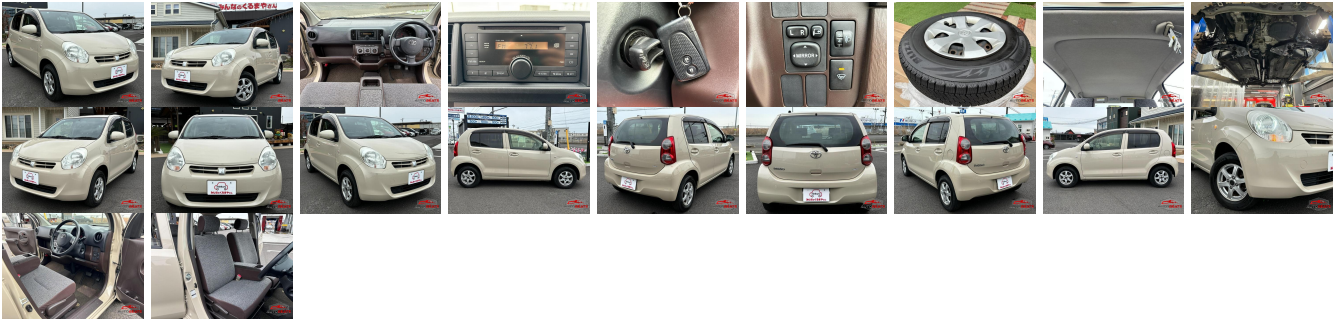

Vehicle Information

AB-7700625

TOYOTA

First Registration Year: 2012-10
 Manufacture Year: 2012-10

Model:	PASSO	Chassis No:	KGC35-001****	Transmission:	Automatic	Exterior:
Grade:	4	Engine:		Mileage:	82,103	Interior:
Fuel:	Petrol	Seats:	5	Engine Capacity:	1,000	
Drive Train:	4WD			Color:	BEIGE	

Vehicle Options:

Pwr Steering	Pwr Wind	Pwr Mirrors	Center Lock
Air Cond	Reverse Camera	Pwr Slide Door	Easy Closer
Cruise Control	ABS	Air Bag	Fog Lamps
HID Head Lamps	LED Head Lamps	Spare Key	Remote Key
Push Start	Seat Heater	Pwr Seat	Leather Seat
Floor Mat	Sun Roof	Alloy Wheels	Grill Guard
Rear Wiper	Rear Spoiler	Stereo	Navi/TV
Car CD	Car MD	AUX	Spare Tire
Spare Tire Case	Puncture Repairing Kit	Tool	Jack
Operators Manual	Maint. Record		

\$2,180