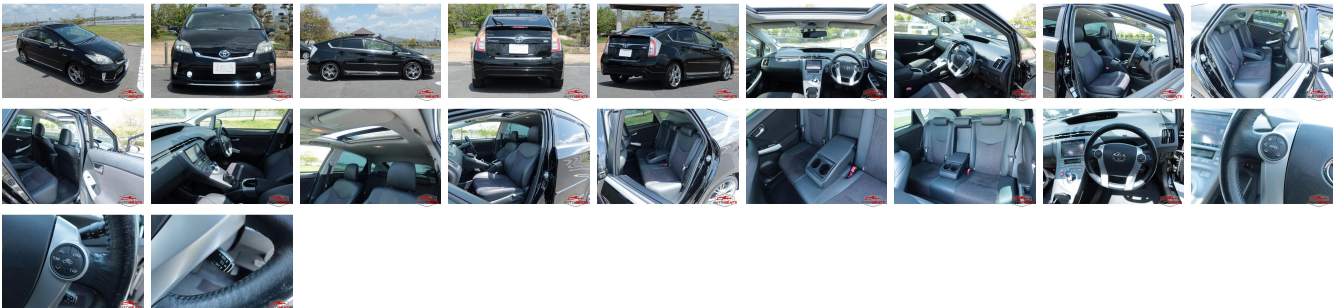

Vehicle Information

AB-7700642

TOYOTA

First Registration Year: 2012-03
 Manufacture Year: 2012-03

Model: PRIUS **Chassis No:** ZVW30-152**** **Transmission:** Automatic **Exterior:**
Grade: 4 **Engine:** **Mileage:** 99,339 **Interior:**
Fuel: Hybrid **Seats:** 5 **Engine Capacity:** 1,800
Drive Train: 2WD **Color:** BLACK

Vehicle Options:

Pwr Steering	Pwr Wind	Pwr Mirrors	Center Lock
Air Cond	Reverse Camera	Pwr Slide Door	Easy Closer
Cruise Control	ABS	Air Bag	Fog Lamps
HID Head Lamps	LED Head Lamps	Spare Key	Remote Key
Push Start	Seat Heater	Pwr Seat	Leather Seat
Floor Mat	Sun Roof	Alloy Wheels	Grill Guard
Rear Wiper	Rear Spoiler	Stereo	Navi/TV
Car CD	Car MD	AUX	Spare Tire
Spare Tire Case	Puncture Repairing Kit	Tool	Jack
Operators Manual	Maint. Record		