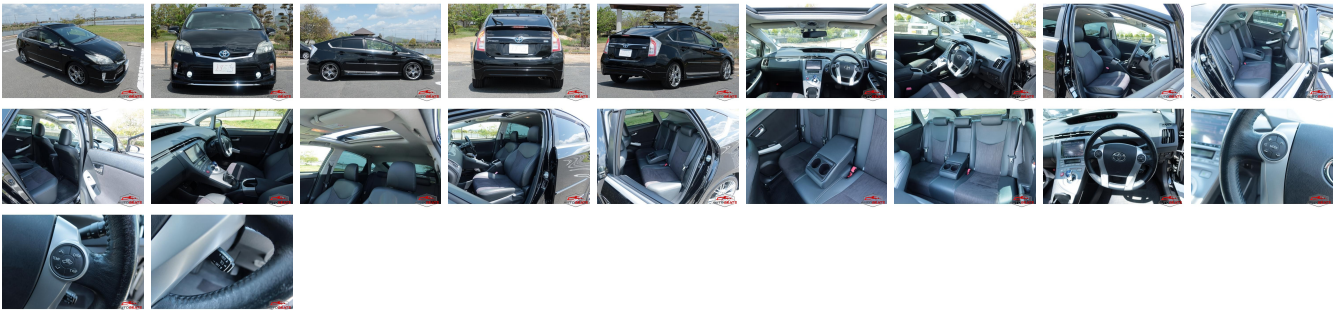

Vehicle Information

AB-7700642

TOYOTA

First Registration Year: 2012-03
Manufacture Year: 2012-03

Model:	PRIUS	Chassis No:	ZVW30-152****	Transmission:	Automatic	Exterior:
Grade:	4	Engine:		Mileage:	99,339	Interior:
Fuel:	Hybrid	Seats:	5	Engine Capacity:	1,800	
Drive Train:	2WD			Color:	BLACK	

Vehicle Options:

Pwr Steering	Pwr Wind	Pwr Mirrors	Center Lock
Air Cond	Reverse Camera	Pwr Slide Door	Easy Closer
Cruise Control	ABS	Air Bag	Fog Lamps
HID Head Lamps	LED Head Lamps	Spare Key	Remote Key
Push Start	Seat Heater	Pwr Seat	Leather Seat
Floor Mat	Sun Roof	Alloy Wheels	Grill Guard
Rear Wiper	Rear Spoiler	Stereo	Navi/TV
Car CD	Car MD	AUX	Spare Tire
Spare Tire Case	Puncture Repairing Kit	Tool	Jack
Operators Manual	Maint. Record		