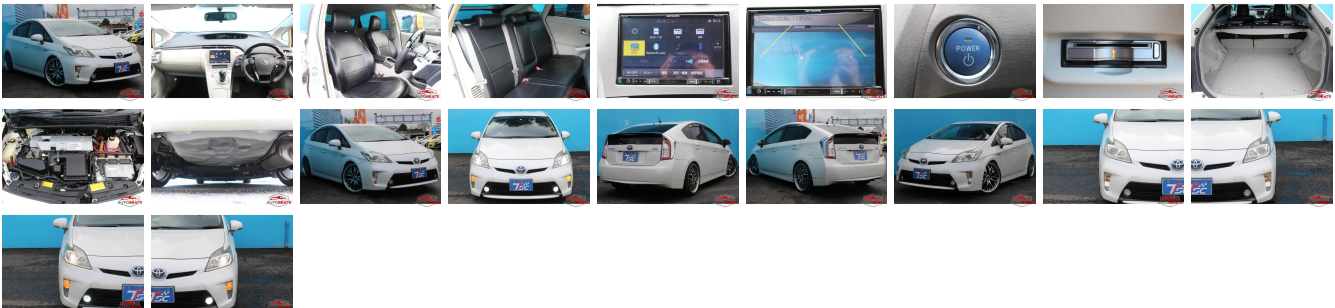

Vehicle Information

AB-7700632

TOYOTA

First Registration Year: 2012-06
Manufacture Year: 2012-06

Model: PRIUS **Chassis No:** ZVW30-155**** **Transmission:** Automatic **Exterior:**
Grade: 4 **Engine:** **Mileage:** 94,617 **Interior:**
Fuel: Hybrid **Seats:** 5 **Engine Capacity:** 1,800
Drive Train: 2WD **Color:** PEARL WHITE

Vehicle Options:

Pwr Steering	Pwr Wind	Pwr Mirrors	Center Lock
Air Cond	Reverse Camera	Pwr Slide Door	Easy Closer
Cruise Control	ABS	Air Bag	Fog Lamps
HID Head Lamps	LED Head Lamps	Spare Key	Remote Key
Push Start	Seat Heater	Pwr Seat	Leather Seat
Floor Mat	Sun Roof	Alloy Wheels	Grill Guard
Rear Wiper	Rear Spoiler	Stereo	Navi/TV
Car CD	Car MD	AUX	Spare Tire
Spare Tire Case	Puncture Repairing Kit	Tool	Jack
Operators Manual	Maint. Record		