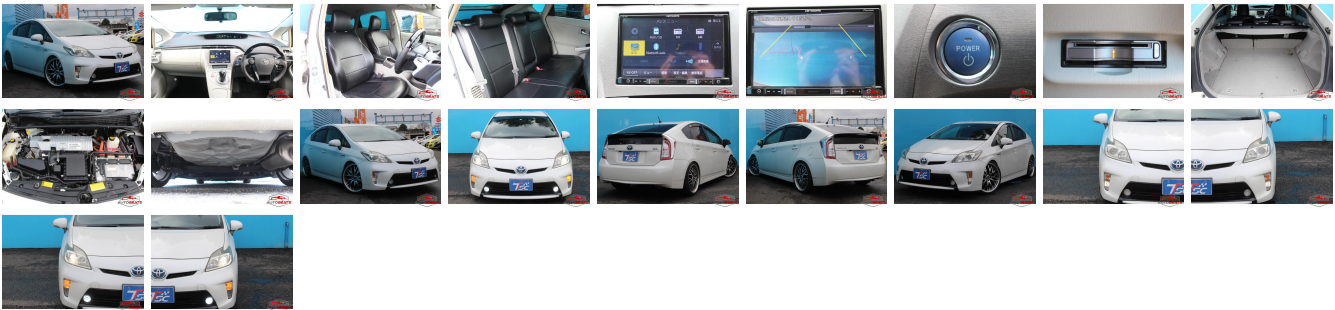

## Vehicle Information

AB-7700632

TOYOTA

**First Registration Year:** 2012-06  
**Manufacture Year:** 2012-06

<b>Model:</b>	PRIUS	<b>Chassis No:</b>	ZVW30-155****	<b>Transmission:</b>	Automatic	<b>Exterior:</b>
<b>Grade:</b>	4	<b>Engine:</b>		<b>Mileage:</b>	94,617	<b>Interior:</b>
<b>Fuel:</b>	Hybrid	<b>Seats:</b>	5	<b>Engine Capacity:</b>	1,800	
<b>Drive Train:</b>	2WD			<b>Color:</b>	PEARL WHITE	

## Vehicle Options:

Pwr Steering	Pwr Wind	Pwr Mirrors	Center Lock
Air Cond	Reverse Camera	Pwr Slide Door	Easy Closer
Cruise Control	ABS	Air Bag	Fog Lamps
HID Head Lamps	LED Head Lamps	Spare Key	Remote Key
Push Start	Seat Heater	Pwr Seat	Leather Seat
Floor Mat	Sun Roof	Alloy Wheels	Grill Guard
Rear Wiper	Rear Spoiler	Stereo	Navi/TV
Car CD	Car MD	AUX	Spare Tire
Spare Tire Case	Puncture Repairing Kit	Tool	Jack
Operators Manual	Maint. Record		