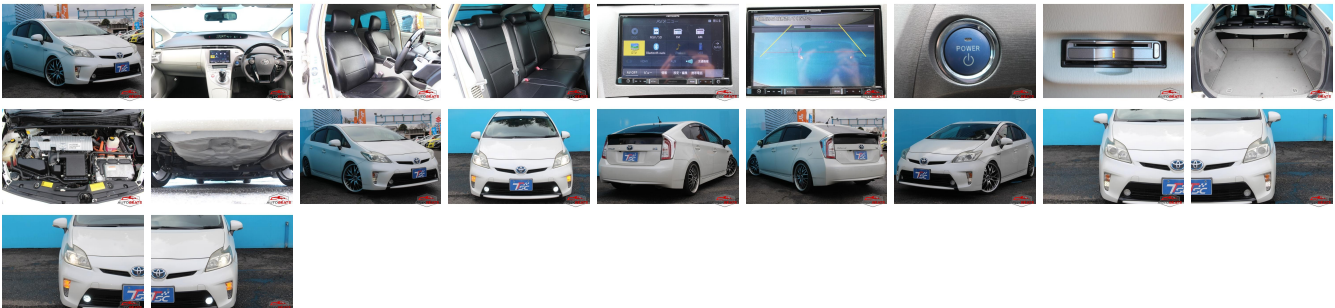

Vehicle Information

AB-7700632

TOYOTA

First Registration Year: 2012-06
Manufacture Year: 2012-06

Model:	PRIUS	Chassis No:	ZVW30-155****	Transmission:	Automatic	Exterior:
Grade:	4	Engine:		Mileage:	94,617	Interior:
Fuel:	Hybrid	Seats:	5	Engine Capacity:	1,800	
Drive Train:	2WD			Color:	PEARL WHITE	

Vehicle Options:

Pwr Steering	Pwr Wind	Pwr Mirrors	Center Lock
Air Cond	Reverse Camera	Pwr Slide Door	Easy Closer
Cruise Control	ABS	Air Bag	Fog Lamps
HID Head Lamps	LED Head Lamps	Spare Key	Remote Key
Push Start	Seat Heater	Pwr Seat	Leather Seat
Floor Mat	Sun Roof	Alloy Wheels	Grill Guard
Rear Wiper	Rear Spoiler	Stereo	Navi/TV
Car CD	Car MD	AUX	Spare Tire
Spare Tire Case	Puncture Repairing Kit	Tool	Jack
Operators Manual	Maint. Record		