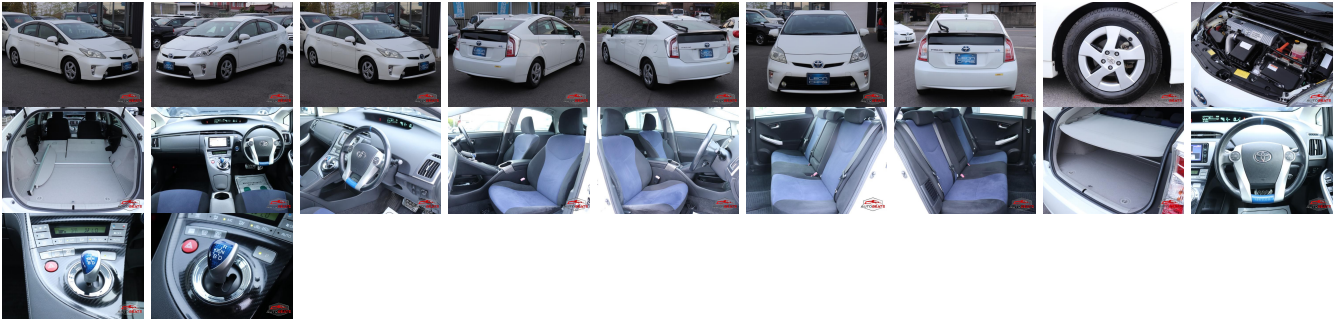

Vehicle Information

AB-7700639

TOYOTA

First Registration Year: 2012-12
Manufacture Year: 2012-12

| | | | | | | |
|---------------------|--------|--------------------|---------------|-------------------------|-------------|------------------|
| Model: | PRIUS | Chassis No: | ZVW30-163**** | Transmission: | Automatic | Exterior: |
| Grade: | 4 | Engine: | | Mileage: | 90,465 | Interior: |
| Fuel: | Hybrid | Seats: | 5 | Engine Capacity: | 1,800 | |
| Drive Train: | 2WD | | | Color: | PEARL WHITE | |

Vehicle Options:

| | | | |
|------------------|------------------------|----------------|--------------|
| Pwr Steering | Pwr Wind | Pwr Mirrors | Center Lock |
| Air Cond | Reverse Camera | Pwr Slide Door | Easy Closer |
| Cruise Control | ABS | Air Bag | Fog Lamps |
| HID Head Lamps | LED Head Lamps | Spare Key | Remote Key |
| Push Start | Seat Heater | Pwr Seat | Leather Seat |
| Floor Mat | Sun Roof | Alloy Wheels | Grill Guard |
| Rear Wiper | Rear Spoiler | Stereo | Navi/TV |
| Car CD | Car MD | AUX | Spare Tire |
| Spare Tire Case | Puncture Repairing Kit | Tool | Jack |
| Operators Manual | Maint. Record | | |