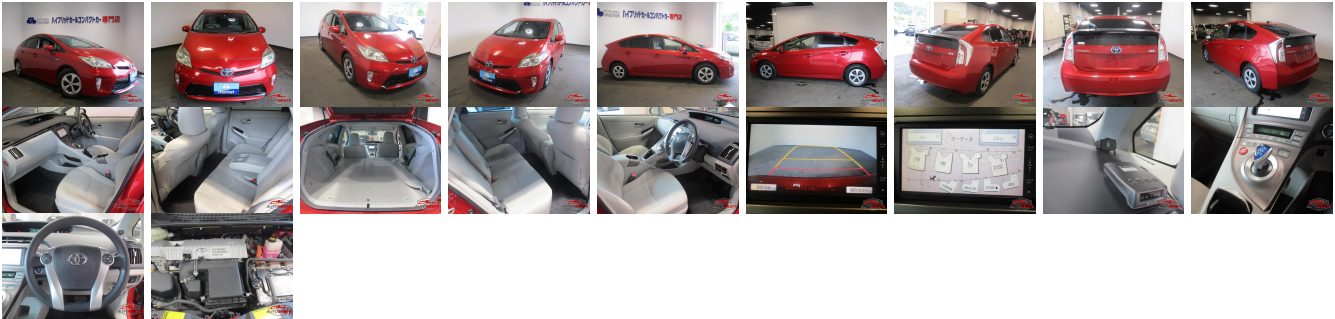

Vehicle Information

AB-7700637

TOYOTA

First Registration Year: 2012-05
 Manufacture Year: 2012-05

Model: PRIUS **Chassis No:** ZVW30-155**** **Transmission:** Automatic **Exterior:**
Grade: 4 **Engine:** **Mileage:** 87,793 **Interior:**
Fuel: Hybrid **Seats:** 5 **Engine Capacity:** 1,800
Drive Train: 2WD **Color:** RED M

Vehicle Options:

Pwr Steering	Pwr Wind	Pwr Mirrors	Center Lock
Air Cond	Reverse Camera	Pwr Slide Door	Easy Closer
Cruise Control	ABS	Air Bag	Fog Lamps
HID Head Lamps	LED Head Lamps	Spare Key	Remote Key
Push Start	Seat Heater	Pwr Seat	Leather Seat
Floor Mat	Sun Roof	Alloy Wheels	Grill Guard
Rear Wiper	Rear Spoiler	Stereo	Navi/TV
Car CD	Car MD	AUX	Spare Tire
Spare Tire Case	Puncture Repairing Kit	Tool	Jack
Operators Manual	Maint. Record		