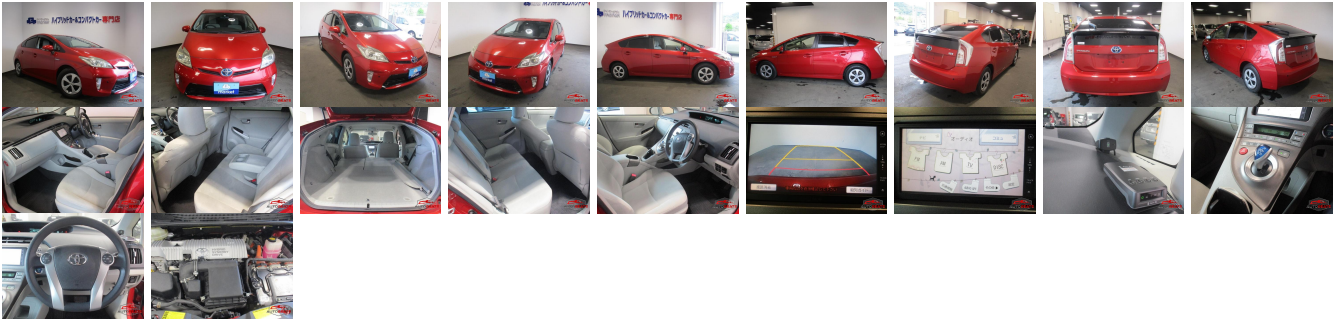

## Vehicle Information

AB-7700637

TOYOTA

First Registration Year: 2012-05  
 Manufacture Year: 2012-05

<b>Model:</b>	PRIUS	<b>Chassis No:</b>	ZVW30-155****	<b>Transmission:</b>	Automatic	<b>Exterior:</b>
<b>Grade:</b>	4	<b>Engine:</b>		<b>Mileage:</b>	87,793	<b>Interior:</b>
<b>Fuel:</b>	Hybrid	<b>Seats:</b>	5	<b>Engine Capacity:</b>	1,800	
<b>Drive Train:</b>	2WD			<b>Color:</b>	RED M	

## Vehicle Options:

Pwr Steering	Pwr Wind	Pwr Mirrors	Center Lock
Air Cond	Reverse Camera	Pwr Slide Door	Easy Closer
Cruise Control	ABS	Air Bag	Fog Lamps
HID Head Lamps	LED Head Lamps	Spare Key	Remote Key
Push Start	Seat Heater	Pwr Seat	Leather Seat
Floor Mat	Sun Roof	Alloy Wheels	Grill Guard
Rear Wiper	Rear Spoiler	Stereo	Navi/TV
Car CD	Car MD	AUX	Spare Tire
Spare Tire Case	Puncture Repairing Kit	Tool	Jack
Operators Manual	Maint. Record		

**\$5,170**