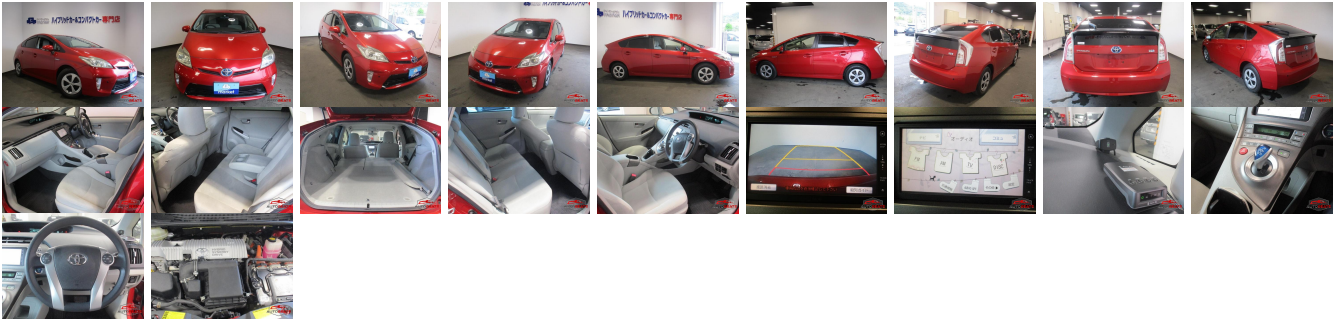

## Vehicle Information

AB-7700637

TOYOTA

First Registration Year: 2012-05  
 Manufacture Year: 2012-05

**Model:** PRIUS      **Chassis No:** ZVW30-155\*\*\*\*      **Transmission:** Automatic      **Exterior:**  
**Grade:** 4      **Engine:**      **Mileage:** 87,793      **Interior:**  
**Fuel:** Hybrid      **Seats:** 5      **Engine Capacity:** 1,800  
**Drive Train:** 2WD      **Color:** RED M

## Vehicle Options:

Pwr Steering	Pwr Wind	Pwr Mirrors	Center Lock
Air Cond	Reverse Camera	Pwr Slide Door	Easy Closer
Cruise Control	ABS	Air Bag	Fog Lamps
HID Head Lamps	LED Head Lamps	Spare Key	Remote Key
Push Start	Seat Heater	Pwr Seat	Leather Seat
Floor Mat	Sun Roof	Alloy Wheels	Grill Guard
Rear Wiper	Rear Spoiler	Stereo	Navi/TV
Car CD	Car MD	AUX	Spare Tire
Spare Tire Case	Puncture Repairing Kit	Tool	Jack
Operators Manual	Maint. Record		

**\$5,170**