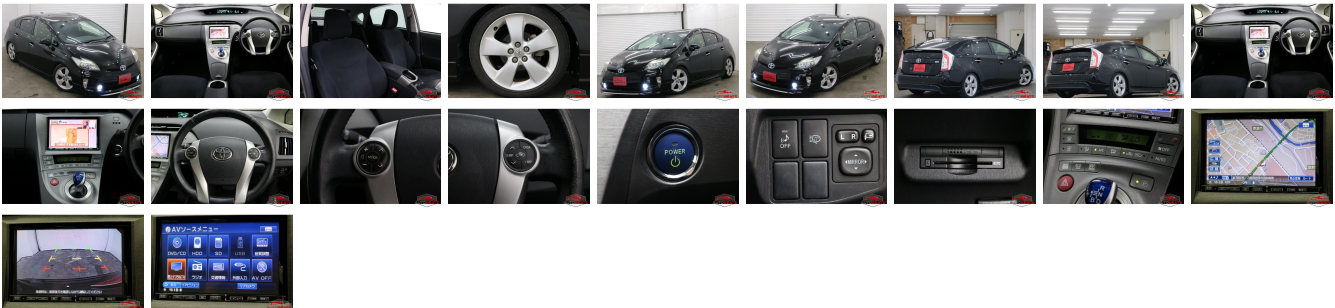

Vehicle Information

AB-7700636

TOYOTA

First Registration Year: 2012-04
 Manufacture Year: 2012-04

Model: PRIUS **Chassis No:** ZVW30-544**** **Transmission:** Automatic **Exterior:**
Grade: 4 **Engine:** **Mileage:** 100,000 **Interior:**
Fuel: Hybrid **Seats:** 5 **Engine Capacity:** 1,800
Drive Train: 2WD **Color:** BLACK

Vehicle Options:

Pwr Steering	Pwr Wind	Pwr Mirrors	Center Lock
Air Cond	Reverse Camera	Pwr Slide Door	Easy Closer
Cruise Control	ABS	Air Bag	Fog Lamps
HID Head Lamps	LED Head Lamps	Spare Key	Remote Key
Push Start	Seat Heater	Pwr Seat	Leather Seat
Floor Mat	Sun Roof	Alloy Wheels	Grill Guard
Rear Wiper	Rear Spoiler	Stereo	Navi/TV
Car CD	Car MD	AUX	Spare Tire
Spare Tire Case	Puncture Repairing Kit	Tool	Jack
Operators Manual	Maint. Record		