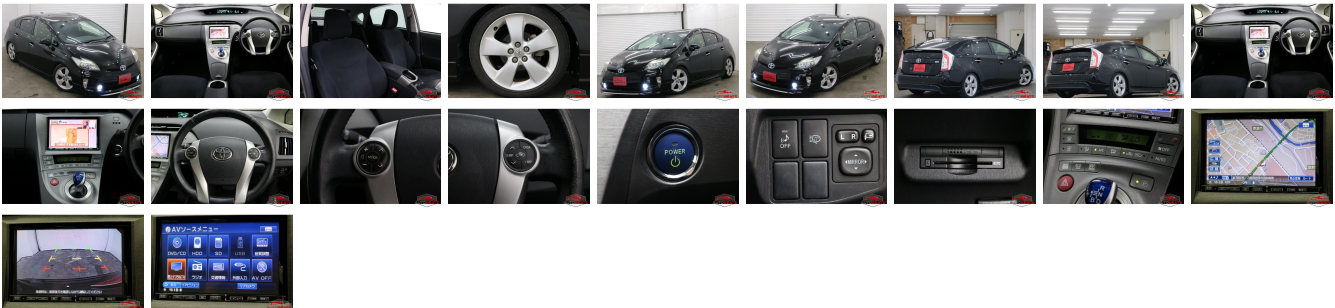

## Vehicle Information

AB-7700636

TOYOTA

First Registration Year: 2012-04  
 Manufacture Year: 2012-04

**Model:** PRIUS      **Chassis No:** ZVW30-544\*\*\*\*      **Transmission:** Automatic      **Exterior:**  
**Grade:** 4      **Engine:**      **Mileage:** 100,000      **Interior:**  
**Fuel:** Hybrid      **Seats:** 5      **Engine Capacity:** 1,800  
**Drive Train:** 2WD      **Color:** BLACK

## Vehicle Options:

Pwr Steering	Pwr Wind	Pwr Mirrors	Center Lock
Air Cond	Reverse Camera	Pwr Slide Door	Easy Closer
Cruise Control	ABS	Air Bag	Fog Lamps
HID Head Lamps	LED Head Lamps	Spare Key	Remote Key
Push Start	Seat Heater	Pwr Seat	Leather Seat
Floor Mat	Sun Roof	Alloy Wheels	Grill Guard
Rear Wiper	Rear Spoiler	Stereo	Navi/TV
Car CD	Car MD	AUX	Spare Tire
Spare Tire Case	Puncture Repairing Kit	Tool	Jack
Operators Manual	Maint. Record		