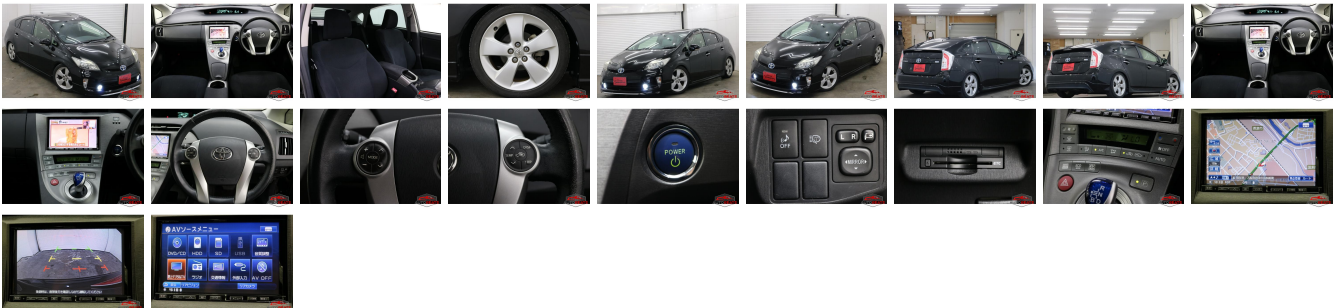

## Vehicle Information

AB-7700636

TOYOTA

First Registration Year: 2012-04  
 Manufacture Year: 2012-04

**Model:** PRIUS      **Chassis No:** ZVW30-544\*\*\*\*      **Transmission:** Automatic      **Exterior:**  
**Grade:** 4      **Engine:**      **Mileage:** 100,000      **Interior:**  
**Fuel:** Hybrid      **Seats:** 5      **Engine Capacity:** 1,800  
**Drive Train:** 2WD      **Color:** BLACK

## Vehicle Options:

|                  |                        |                |              |
|------------------|------------------------|----------------|--------------|
| Pwr Steering     | Pwr Wind               | Pwr Mirrors    | Center Lock  |
| Air Cond         | Reverse Camera         | Pwr Slide Door | Easy Closer  |
| Cruise Control   | ABS                    | Air Bag        | Fog Lamps    |
| HID Head Lamps   | LED Head Lamps         | Spare Key      | Remote Key   |
| Push Start       | Seat Heater            | Pwr Seat       | Leather Seat |
| Floor Mat        | Sun Roof               | Alloy Wheels   | Grill Guard  |
| Rear Wiper       | Rear Spoiler           | Stereo         | Navi/TV      |
| Car CD           | Car MD                 | AUX            | Spare Tire   |
| Spare Tire Case  | Puncture Repairing Kit | Tool           | Jack         |
| Operators Manual | Maint. Record          |                |              |