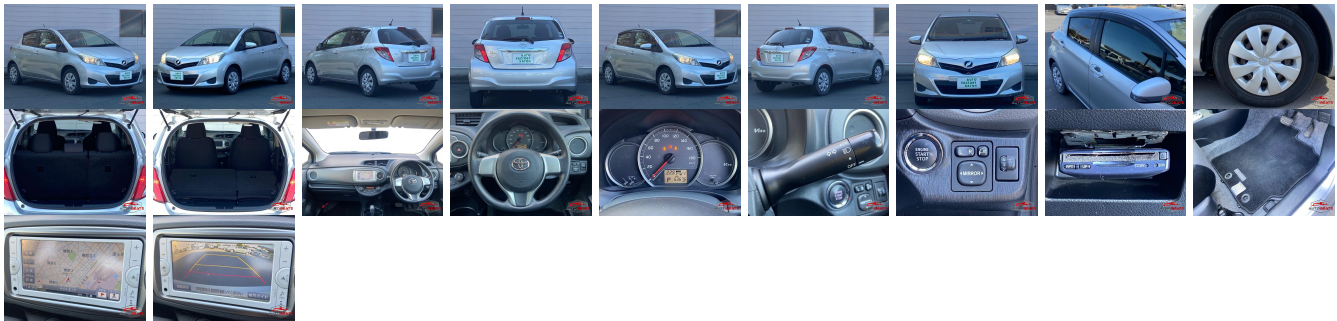

## Vehicle Information

AB-7700487

TOYOTA

First Registration Year: 2012-12  
 Manufacture Year: 2012-12

**Model:** VITZ                      **Chassis No:** NSP130-210\*\*\*\*    **Transmission:** Automatic                      **Exterior:**  
**Grade:** 4                              **Engine:**                                      **Mileage:** 67,400                              **Interior:**  
**Fuel:** Petrol                          **Seats:** 5                                      **Engine Capacity:** 1,300  
**Drive Train:** 2WD                                      **Color:** SILVER M

## Vehicle Options:

Pwr Steering	Pwr Wind	Pwr Mirrors	Center Lock
Air Cond	Reverse Camera	Pwr Slide Door	Easy Closer
Cruise Control	ABS	Air Bag	Fog Lamps
HID Head Lamps	LED Head Lamps	Spare Key	Remote Key
Push Start	Seat Heater	Pwr Seat	Leather Seat
Floor Mat	Sun Roof	Alloy Wheels	Grill Guard
Rear Wiper	Rear Spoiler	Stereo	Navi/TV
Car CD	Car MD	AUX	Spare Tire
Spare Tire Case	Puncture Repairing Kit	Tool	Jack
Operators Manual	Maint. Record		