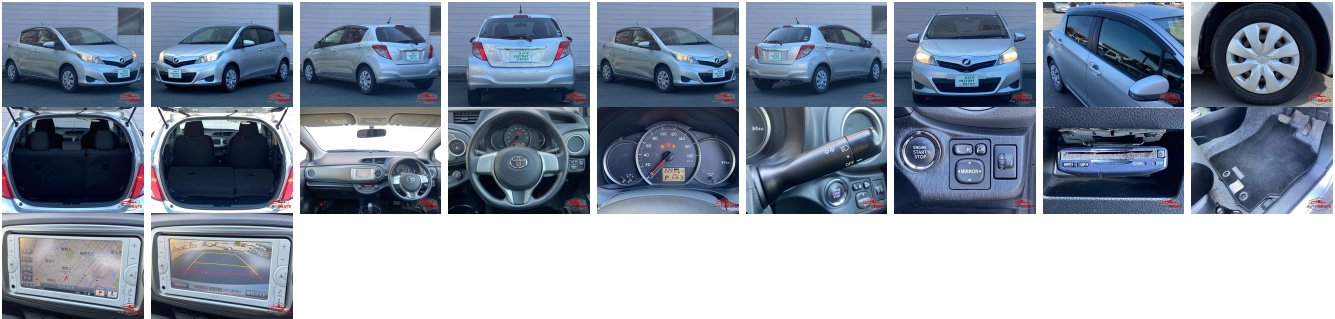

Vehicle Information

AB-7700487

TOYOTA

First Registration Year: 2012-12
 Manufacture Year: 2012-12

Model: VITZ **Chassis No:** NSP130-210**** **Transmission:** Automatic **Exterior:**
Grade: 4 **Engine:** **Mileage:** 67,400 **Interior:**
Fuel: Petrol **Seats:** 5 **Engine Capacity:** 1,300
Drive Train: 2WD **Color:** SILVER M

Vehicle Options:

Pwr Steering	Pwr Wind	Pwr Mirrors	Center Lock
Air Cond	Reverse Camera	Pwr Slide Door	Easy Closer
Cruise Control	ABS	Air Bag	Fog Lamps
HID Head Lamps	LED Head Lamps	Spare Key	Remote Key
Push Start	Seat Heater	Pwr Seat	Leather Seat
Floor Mat	Sun Roof	Alloy Wheels	Grill Guard
Rear Wiper	Rear Spoiler	Stereo	Navi/TV
Car CD	Car MD	AUX	Spare Tire
Spare Tire Case	Puncture Repairing Kit	Tool	Jack
Operators Manual	Maint. Record		