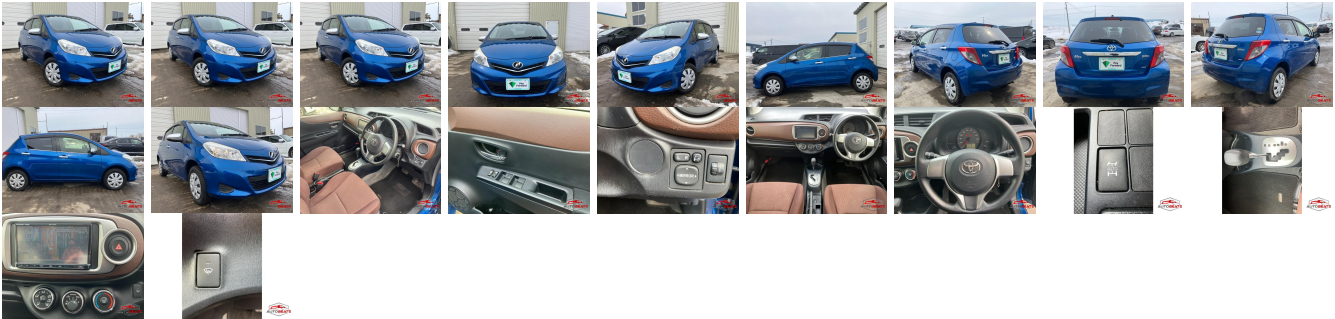

Vehicle Information

AB-7700572

TOYOTA

First Registration Year: 2012-03
 Manufacture Year: 2012-03

Model: VITZ **Chassis No:** NSP135-201**** **Transmission:** Automatic **Exterior:**
Grade: 4 **Engine:** **Mileage:** 86,000 **Interior:**
Fuel: Petrol **Seats:** 5 **Engine Capacity:** 1,300
Drive Train: 2WD **Color:** BLUE

Vehicle Options:

Pwr Steering	Pwr Wind	Pwr Mirrors	Center Lock
Air Cond	Reverse Camera	Pwr Slide Door	Easy Closer
Cruise Control	ABS	Air Bag	Fog Lamps
HID Head Lamps	LED Head Lamps	Spare Key	Remote Key
Push Start	Seat Heater	Pwr Seat	Leather Seat
Floor Mat	Sun Roof	Alloy Wheels	Grill Guard
Rear Wiper	Rear Spoiler	Stereo	Navi/TV
Car CD	Car MD	AUX	Spare Tire
Spare Tire Case	Puncture Repairing Kit	Tool	Jack
Operators Manual	Maint. Record		