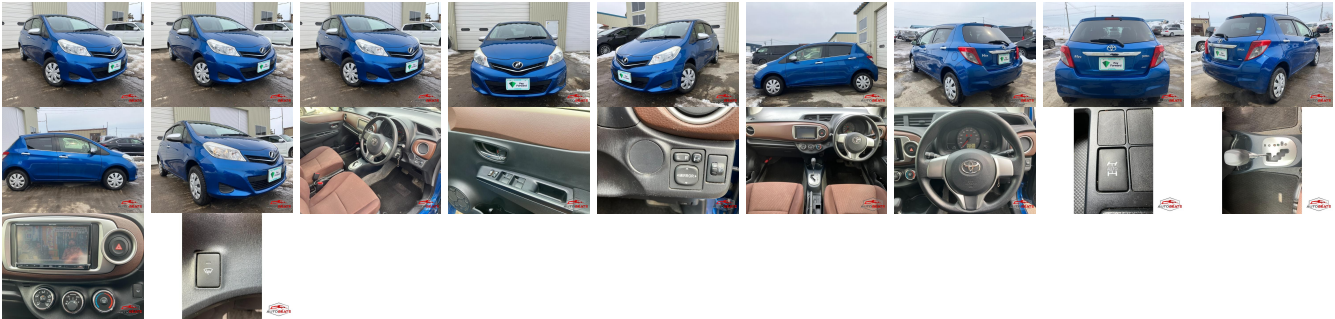

## Vehicle Information

AB-7700572

TOYOTA

First Registration Year: 2012-03  
 Manufacture Year: 2012-03

**Model:** VITZ      **Chassis No:** NSP135-201\*\*\*\*      **Transmission:** Automatic      **Exterior:**  
**Grade:** 4      **Engine:**      **Mileage:** 86,000      **Interior:**  
**Fuel:** Petrol      **Seats:** 5      **Engine Capacity:** 1,300  
**Drive Train:** 2WD      **Color:** BLUE

## Vehicle Options:

Pwr Steering	Pwr Wind	Pwr Mirrors	Center Lock
Air Cond	Reverse Camera	Pwr Slide Door	Easy Closer
Cruise Control	ABS	Air Bag	Fog Lamps
HID Head Lamps	LED Head Lamps	Spare Key	Remote Key
Push Start	Seat Heater	Pwr Seat	Leather Seat
Floor Mat	Sun Roof	Alloy Wheels	Grill Guard
Rear Wiper	Rear Spoiler	Stereo	Navi/TV
Car CD	Car MD	AUX	Spare Tire
Spare Tire Case	Puncture Repairing Kit	Tool	Jack
Operators Manual	Maint. Record		