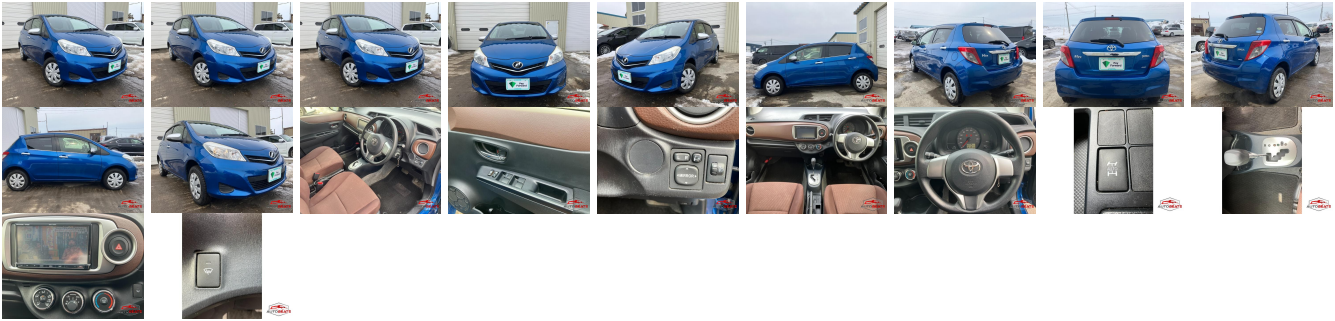

Vehicle Information

AB-7700572

TOYOTA

First Registration Year: 2012-03
 Manufacture Year: 2012-03

Model: VITZ **Chassis No:** NSP135-201**** **Transmission:** Automatic **Exterior:**
Grade: 4 **Engine:** **Mileage:** 86,000 **Interior:**
Fuel: Petrol **Seats:** 5 **Engine Capacity:** 1,300
Drive Train: 2WD **Color:** BLUE

Vehicle Options:

Pwr Steering	Pwr Wind	Pwr Mirrors	Center Lock
Air Cond	Reverse Camera	Pwr Slide Door	Easy Closer
Cruise Control	ABS	Air Bag	Fog Lamps
HID Head Lamps	LED Head Lamps	Spare Key	Remote Key
Push Start	Seat Heater	Pwr Seat	Leather Seat
Floor Mat	Sun Roof	Alloy Wheels	Grill Guard
Rear Wiper	Rear Spoiler	Stereo	Navi/TV
Car CD	Car MD	AUX	Spare Tire
Spare Tire Case	Puncture Repairing Kit	Tool	Jack
Operators Manual	Maint. Record		