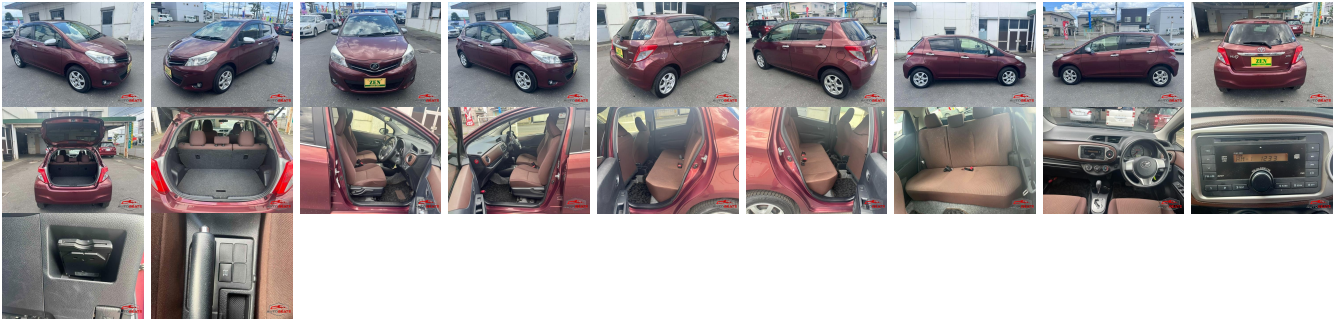

Vehicle Information

AB-7700562

TOYOTA

First Registration Year: 2012-07
Manufacture Year: 2012-07

Model:	VITZ	Chassis No:	NSP135-202****	Transmission:	Automatic	Exterior:	
Grade:	4	Engine:		Mileage:	93,832	Interior:	
Fuel:	Petrol	Seats:	5	Engine Capacity:	1,300		
Drive Train:	4WD			Color:	BROWN		

Vehicle Options:

Pwr Steering	Pwr Wind	Pwr Mirrors	Center Lock
Air Cond	Reverse Camera	Pwr Slide Door	Easy Closer
Cruise Control	ABS	Air Bag	Fog Lamps
HID Head Lamps	LED Head Lamps	Spare Key	Remote Key
Push Start	Seat Heater	Pwr Seat	Leather Seat
Floor Mat	Sun Roof	Alloy Wheels	Grill Guard
Rear Wiper	Rear Spoiler	Stereo	Navi/TV
Car CD	Car MD	AUX	Spare Tire
Spare Tire Case	Puncture Repairing Kit	Tool	Jack
Operators Manual	Maint. Record		