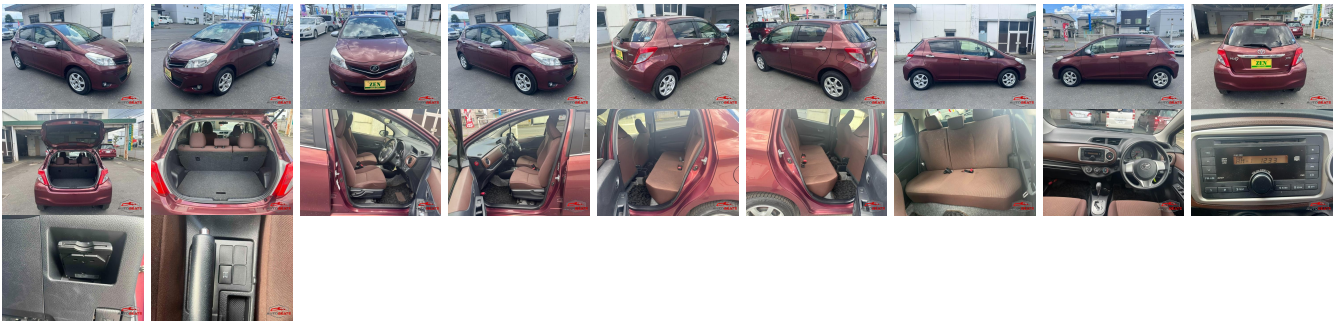

## Vehicle Information

AB-7700562

TOYOTA

**First Registration Year:** 2012-07  
**Manufacture Year:** 2012-07

<b>Model:</b>	VITZ	<b>Chassis No:</b>	NSP135-202****	<b>Transmission:</b>	Automatic	<b>Exterior:</b>
<b>Grade:</b>	4	<b>Engine:</b>		<b>Mileage:</b>	93,832	<b>Interior:</b>
<b>Fuel:</b>	Petrol	<b>Seats:</b>	5	<b>Engine Capacity:</b>	1,300	
<b>Drive Train:</b>	4WD			<b>Color:</b>	BROWN	

## Vehicle Options:

Pwr Steering	Pwr Wind	Pwr Mirrors	Center Lock
Air Cond	Reverse Camera	Pwr Slide Door	Easy Closer
Cruise Control	ABS	Air Bag	Fog Lamps
HID Head Lamps	LED Head Lamps	Spare Key	Remote Key
Push Start	Seat Heater	Pwr Seat	Leather Seat
Floor Mat	Sun Roof	Alloy Wheels	Grill Guard
Rear Wiper	Rear Spoiler	Stereo	Navi/TV
Car CD	Car MD	AUX	Spare Tire
Spare Tire Case	Puncture Repairing Kit	Tool	Jack
Operators Manual	Maint. Record		