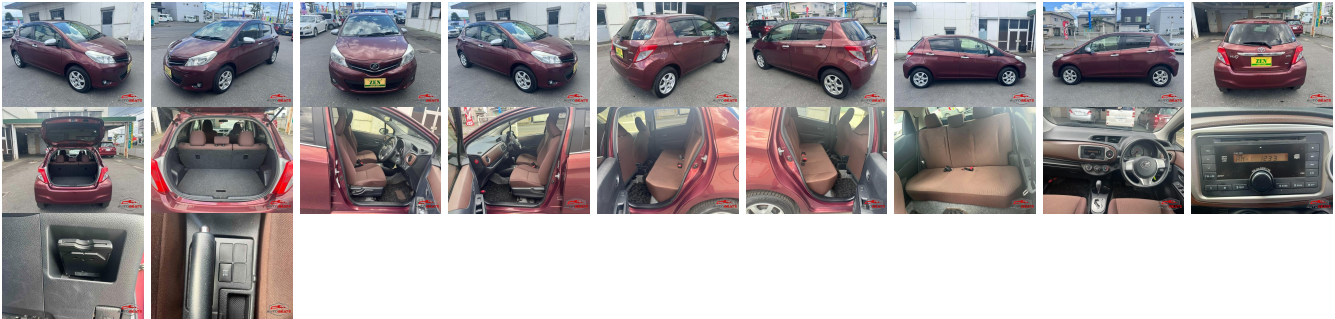

Vehicle Information

AB-7700562

TOYOTA

First Registration Year: 2012-07
Manufacture Year: 2012-07

Model:	VITZ	Chassis No:	NSP135-202****	Transmission:	Automatic	Exterior:
Grade:	4	Engine:		Mileage:	93,832	Interior:
Fuel:	Petrol	Seats:	5	Engine Capacity:	1,300	
Drive Train:	4WD			Color:	BROWN	

Vehicle Options:

Pwr Steering	Pwr Wind	Pwr Mirrors	Center Lock
Air Cond	Reverse Camera	Pwr Slide Door	Easy Closer
Cruise Control	ABS	Air Bag	Fog Lamps
HID Head Lamps	LED Head Lamps	Spare Key	Remote Key
Push Start	Seat Heater	Pwr Seat	Leather Seat
Floor Mat	Sun Roof	Alloy Wheels	Grill Guard
Rear Wiper	Rear Spoiler	Stereo	Navi/TV
Car CD	Car MD	AUX	Spare Tire
Spare Tire Case	Puncture Repairing Kit	Tool	Jack
Operators Manual	Maint. Record		