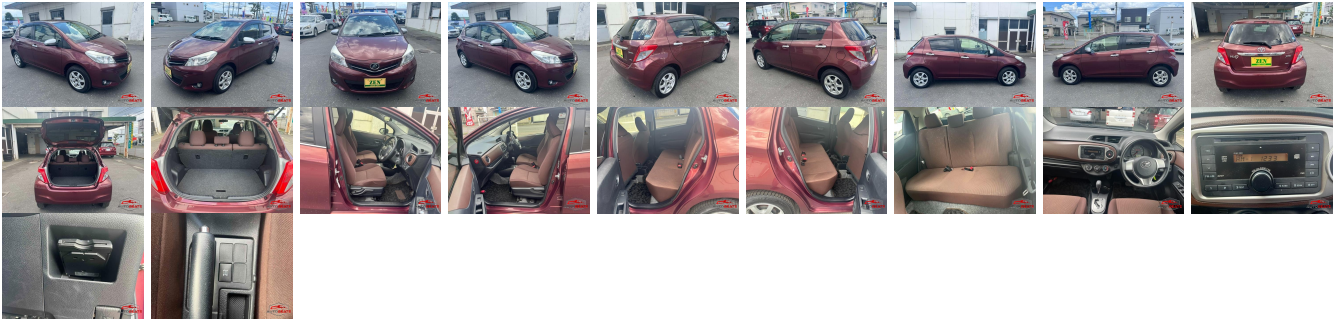

## Vehicle Information

AB-7700562

TOYOTA

**First Registration Year:** 2012-07  
**Manufacture Year:** 2012-07

<b>Model:</b>	VITZ	<b>Chassis No:</b>	NSP135-202****	<b>Transmission:</b>	Automatic	<b>Exterior:</b>
<b>Grade:</b>	4	<b>Engine:</b>		<b>Mileage:</b>	93,832	<b>Interior:</b>
<b>Fuel:</b>	Petrol	<b>Seats:</b>	5	<b>Engine Capacity:</b>	1,300	
<b>Drive Train:</b>	4WD			<b>Color:</b>	BROWN	

## Vehicle Options:

Pwr Steering	Pwr Wind	Pwr Mirrors	Center Lock
Air Cond	Reverse Camera	Pwr Slide Door	Easy Closer
Cruise Control	ABS	Air Bag	Fog Lamps
HID Head Lamps	LED Head Lamps	Spare Key	Remote Key
Push Start	Seat Heater	Pwr Seat	Leather Seat
Floor Mat	Sun Roof	Alloy Wheels	Grill Guard
Rear Wiper	Rear Spoiler	Stereo	Navi/TV
Car CD	Car MD	AUX	Spare Tire
Spare Tire Case	Puncture Repairing Kit	Tool	Jack
Operators Manual	Maint. Record		

**\$2,550**