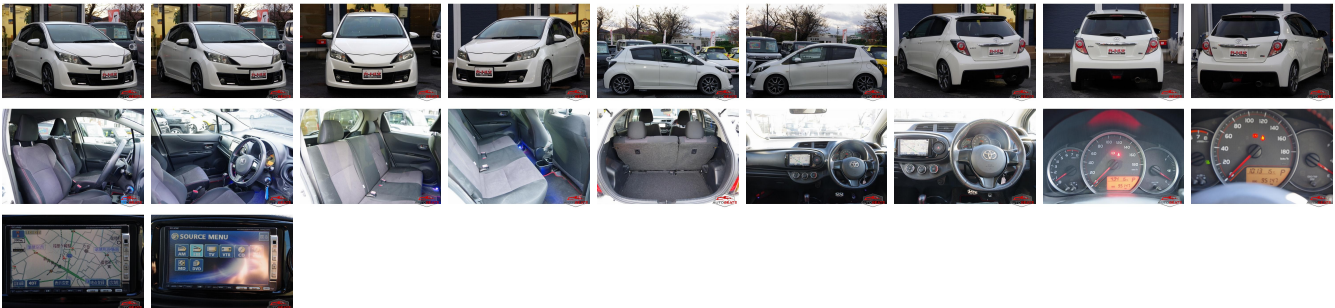

Vehicle Information

AB-7700571

TOYOTA

First Registration Year: 2012-04
Manufacture Year: 2012-04

Model:	VITZ	Chassis No:	NCP131-201****	Transmission:	Automatic	Exterior:
Grade:	4	Engine:		Mileage:	95,147	Interior:
Fuel:	Petrol	Seats:	5	Engine Capacity:	1,500	
Drive Train:	2WD			Color:	PEARL	

Vehicle Options:

Pwr Steering	Pwr Wind	Pwr Mirrors	Center Lock
Air Cond	Reverse Camera	Pwr Slide Door	Easy Closer
Cruise Control	ABS	Air Bag	Fog Lamps
HID Head Lamps	LED Head Lamps	Spare Key	Remote Key
Push Start	Seat Heater	Pwr Seat	Leather Seat
Floor Mat	Sun Roof	Alloy Wheels	Grill Guard
Rear Wiper	Rear Spoiler	Stereo	Navi/TV
Car CD	Car MD	AUX	Spare Tire
Spare Tire Case	Puncture Repairing Kit	Tool	Jack
Operators Manual	Maint. Record		