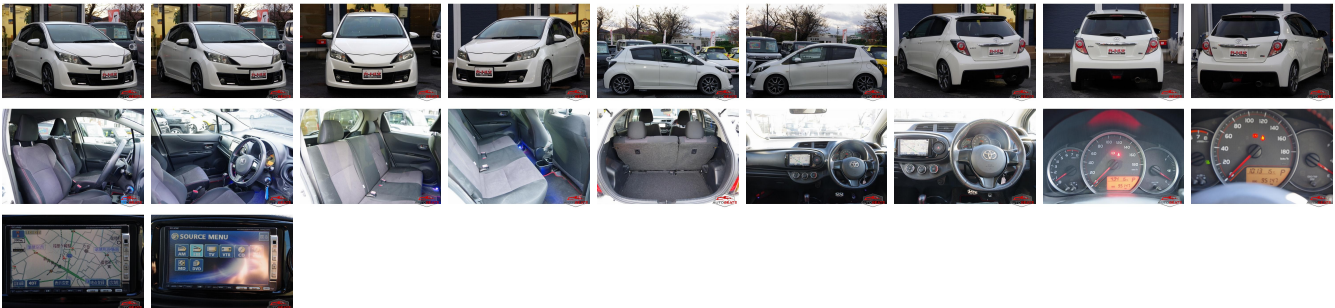

## Vehicle Information

AB-7700571

TOYOTA

**First Registration Year:** 2012-04  
**Manufacture Year:** 2012-04

<b>Model:</b>	VITZ	<b>Chassis No:</b>	NCP131-201****	<b>Transmission:</b>	Automatic	<b>Exterior:</b>
<b>Grade:</b>	4	<b>Engine:</b>		<b>Mileage:</b>	95,147	<b>Interior:</b>
<b>Fuel:</b>	Petrol	<b>Seats:</b>	5	<b>Engine Capacity:</b>	1,500	
<b>Drive Train:</b>	2WD			<b>Color:</b>	PEARL	

## Vehicle Options:

Pwr Steering	Pwr Wind	Pwr Mirrors	Center Lock
Air Cond	Reverse Camera	Pwr Slide Door	Easy Closer
Cruise Control	ABS	Air Bag	Fog Lamps
HID Head Lamps	LED Head Lamps	Spare Key	Remote Key
Push Start	Seat Heater	Pwr Seat	Leather Seat
Floor Mat	Sun Roof	Alloy Wheels	Grill Guard
Rear Wiper	Rear Spoiler	Stereo	Navi/TV
Car CD	Car MD	AUX	Spare Tire
Spare Tire Case	Puncture Repairing Kit	Tool	Jack
Operators Manual	Maint. Record		