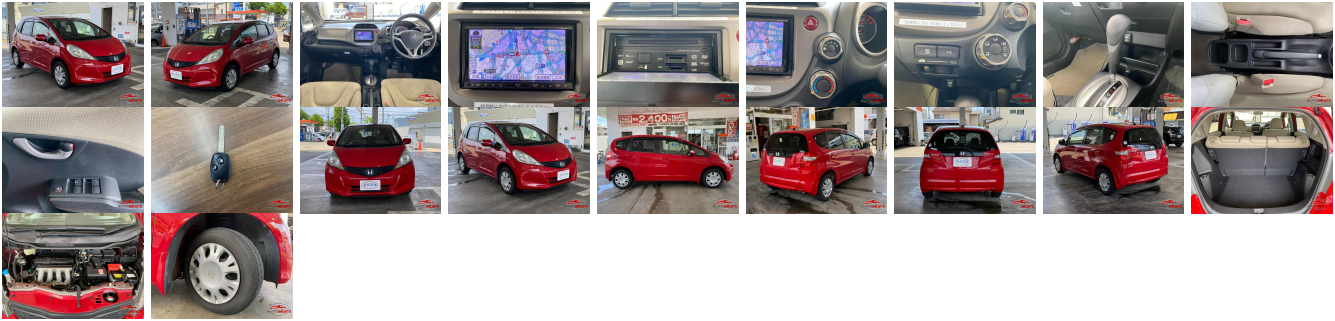

Vehicle Information

HONDA

First Registration Year: 2013-07
Manufacture Year: 2013-07

AB-
770010089

Model:	FIT	Chassis No:	GE6-175****	Transmission:	Automatic	Exterior:
Grade:	4	Engine:		Mileage:	94,000	Interior:
Fuel:	Petrol	Seats:	5	Engine Capacity:	1,300	
Drive Train:	2WD			Color:	RED	

Vehicle Options:

Pwr Steering	Pwr Wind	Pwr Mirrors	Center Lock
Air Cond	Reverse Camera	Pwr Slide Door	Easy Closer
Cruise Control	ABS	Air Bag	Fog Lamps
HID Head Lamps	LED Head Lamps	Spare Key	Remote Key
Push Start	Seat Heater	Pwr Seat	Leather Seat
Floor Mat	Sun Roof	Alloy Wheels	Grill Guard
Rear Wiper	Rear Spoiler	Stereo	Navi/TV
Car CD	Car MD	AUX	Spare Tire
Spare Tire Case	Puncture Repairing Kit	Tool	Jack
Operators Manual	Maint. Record		