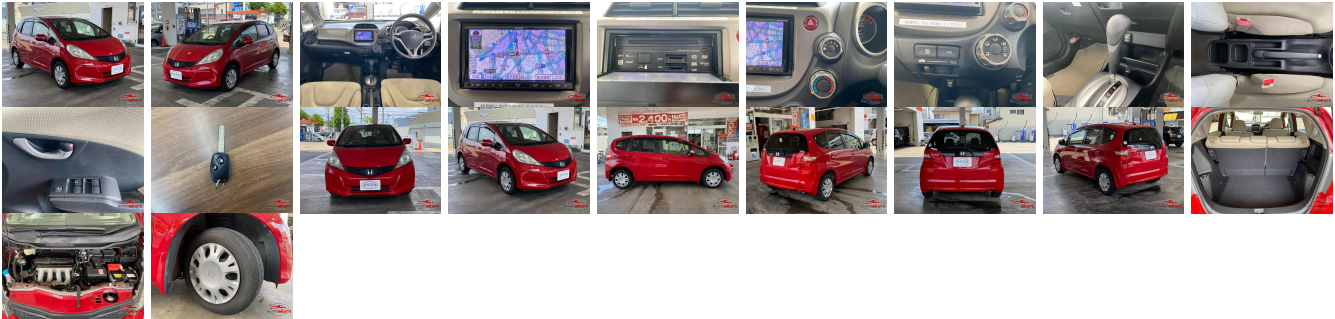

Vehicle Information

HONDA

First Registration Year: 2013-07
Manufacture Year: 2013-07

AB-
770010089

Model:	FIT	Chassis No:	GE6-175****	Transmission:	Automatic	Exterior:
Grade:	4	Engine:		Mileage:	94,000	Interior:
Fuel:	Petrol	Seats:	5	Engine Capacity:	1,300	
Drive Train:	2WD			Color:	RED	

Vehicle Options:

Pwr Steering	Pwr Wind	Pwr Mirrors	Center Lock
Air Cond	Reverse Camera	Pwr Slide Door	Easy Closer
Cruise Control	ABS	Air Bag	Fog Lamps
HID Head Lamps	LED Head Lamps	Spare Key	Remote Key
Push Start	Seat Heater	Pwr Seat	Leather Seat
Floor Mat	Sun Roof	Alloy Wheels	Grill Guard
Rear Wiper	Rear Spoiler	Stereo	Navi/TV
Car CD	Car MD	AUX	Spare Tire
Spare Tire Case	Puncture Repairing Kit	Tool	Jack
Operators Manual	Maint. Record		