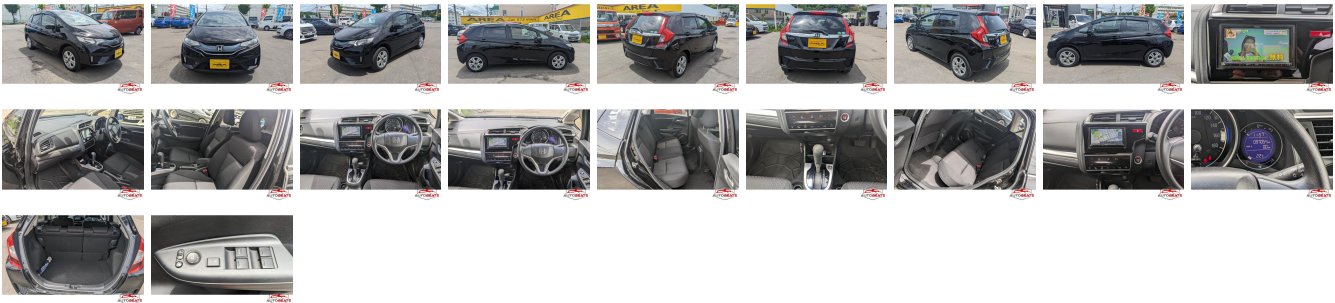

## Vehicle Information

HONDA

First Registration Year: 2013-02  
 Manufacture Year: 2013-02

AB-  
7700100101

**Model:** FIT      **Chassis No:** GK6-300\*\*\*\*      **Transmission:** Automatic      **Exterior:**  
**Grade:** 4      **Engine:**      **Mileage:** 97,054      **Interior:**  
**Fuel:** Petrol      **Seats:** 5      **Engine Capacity:** 1,500  
**Drive Train:** 4WD      **Color:** BLACK M

## Vehicle Options:

Pwr Steering	Pwr Wind	Pwr Mirrors	Center Lock
Air Cond	Reverse Camera	Pwr Slide Door	Easy Closer
Cruise Control	ABS	Air Bag	Fog Lamps
HID Head Lamps	LED Head Lamps	Spare Key	Remote Key
Push Start	Seat Heater	Pwr Seat	Leather Seat
Floor Mat	Sun Roof	Alloy Wheels	Grill Guard
Rear Wiper	Rear Spoiler	Stereo	Navi/TV
Car CD	Car MD	AUX	Spare Tire
Spare Tire Case	Puncture Repairing Kit	Tool	Jack
Operators Manual	Maint. Record		