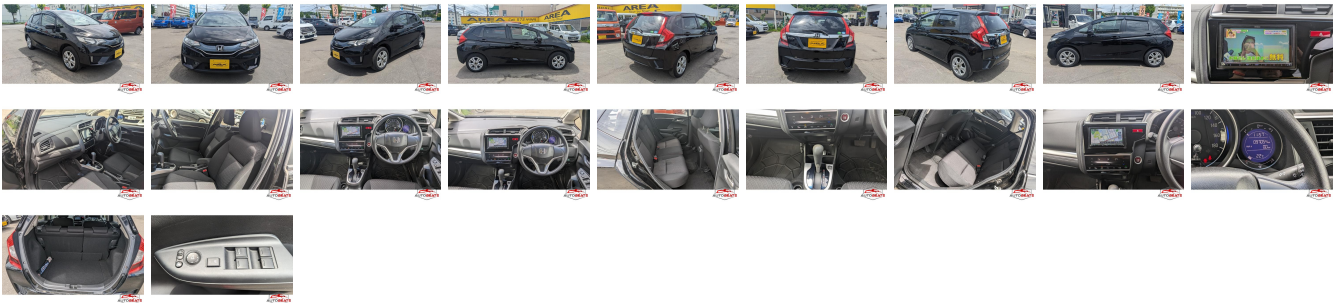

Vehicle Information

HONDA

First Registration Year: 2013-02
 Manufacture Year: 2013-02

AB-
7700100101

Model: FIT **Chassis No:** GK6-300**** **Transmission:** Automatic **Exterior:**
Grade: 4 **Engine:** **Mileage:** 97,054 **Interior:**
Fuel: Petrol **Seats:** 5 **Engine Capacity:** 1,500
Drive Train: 4WD **Color:** BLACK M

Vehicle Options:

Pwr Steering	Pwr Wind	Pwr Mirrors	Center Lock
Air Cond	Reverse Camera	Pwr Slide Door	Easy Closer
Cruise Control	ABS	Air Bag	Fog Lamps
HID Head Lamps	LED Head Lamps	Spare Key	Remote Key
Push Start	Seat Heater	Pwr Seat	Leather Seat
Floor Mat	Sun Roof	Alloy Wheels	Grill Guard
Rear Wiper	Rear Spoiler	Stereo	Navi/TV
Car CD	Car MD	AUX	Spare Tire
Spare Tire Case	Puncture Repairing Kit	Tool	Jack
Operators Manual	Maint. Record		