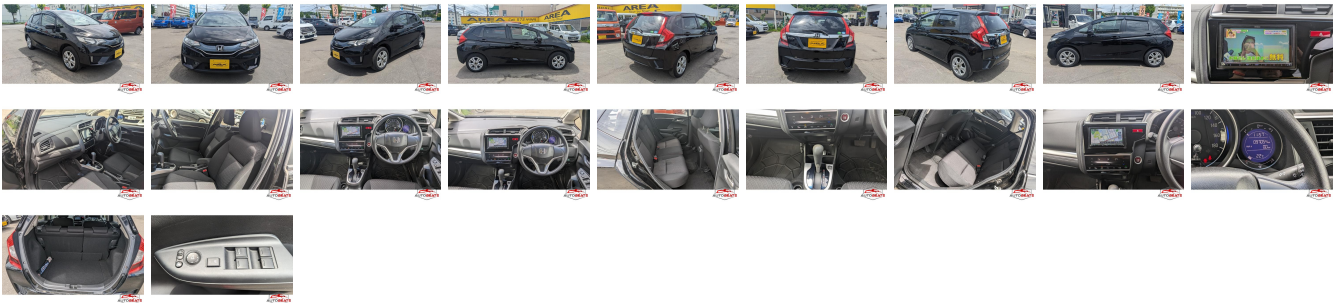

Vehicle Information

HONDA

First Registration Year: 2013-02
Manufacture Year: 2013-02

AB-
7700100101

Model: FIT **Chassis No:** GK6-300**** **Transmission:** Automatic **Exterior:**
Grade: 4 **Engine:** **Mileage:** 97,054 **Interior:**
Fuel: Petrol **Seats:** 5 **Engine Capacity:** 1,500
Drive Train: 4WD **Color:** BLACK M

Vehicle Options:

Pwr Steering	Pwr Wind	Pwr Mirrors	Center Lock
Air Cond	Reverse Camera	Pwr Slide Door	Easy Closer
Cruise Control	ABS	Air Bag	Fog Lamps
HID Head Lamps	LED Head Lamps	Spare Key	Remote Key
Push Start	Seat Heater	Pwr Seat	Leather Seat
Floor Mat	Sun Roof	Alloy Wheels	Grill Guard
Rear Wiper	Rear Spoiler	Stereo	Navi/TV
Car CD	Car MD	AUX	Spare Tire
Spare Tire Case	Puncture Repairing Kit	Tool	Jack
Operators Manual	Maint. Record		