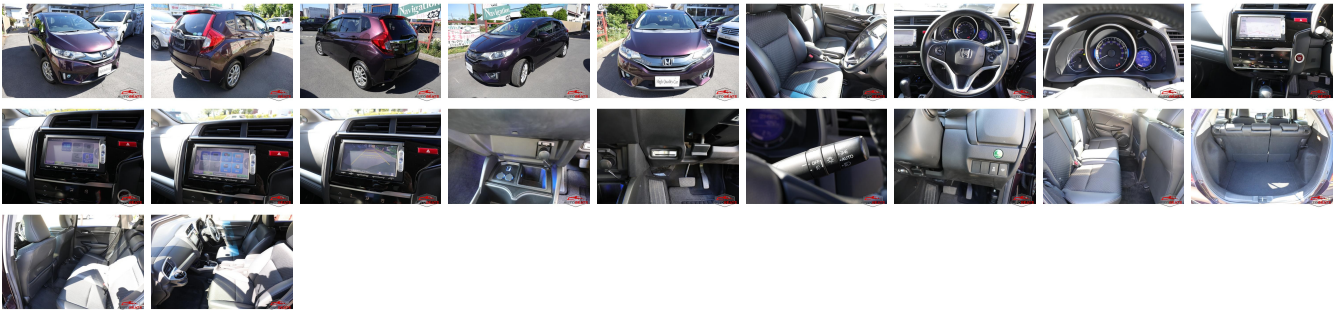

## Vehicle Information

HONDA

**First Registration Year:** 2013-10  
**Manufacture Year:** 2013-10

AB-  
770010099

**Model:** FIT                      **Chassis No:** GK6-300\*\*\*\*                      **Transmission:** Automatic                      **Exterior:**  
**Grade:** 4                              **Engine:**                              **Mileage:** 95,000                              **Interior:**  
**Fuel:** Petrol                              **Seats:** 5                              **Engine Capacity:** 1,500  
**Drive Train:** 4WD                              **Color:** WINE

## Vehicle Options:

Pwr Steering	Pwr Wind	Pwr Mirrors	Center Lock
Air Cond	Reverse Camera	Pwr Slide Door	Easy Closer
Cruise Control	ABS	Air Bag	Fog Lamps
HID Head Lamps	LED Head Lamps	Spare Key	Remote Key
Push Start	Seat Heater	Pwr Seat	Leather Seat
Floor Mat	Sun Roof	Alloy Wheels	Grill Guard
Rear Wiper	Rear Spoiler	Stereo	Navi/TV
Car CD	Car MD	AUX	Spare Tire
Spare Tire Case	Puncture Repairing Kit	Tool	Jack
Operators Manual	Maint. Record		