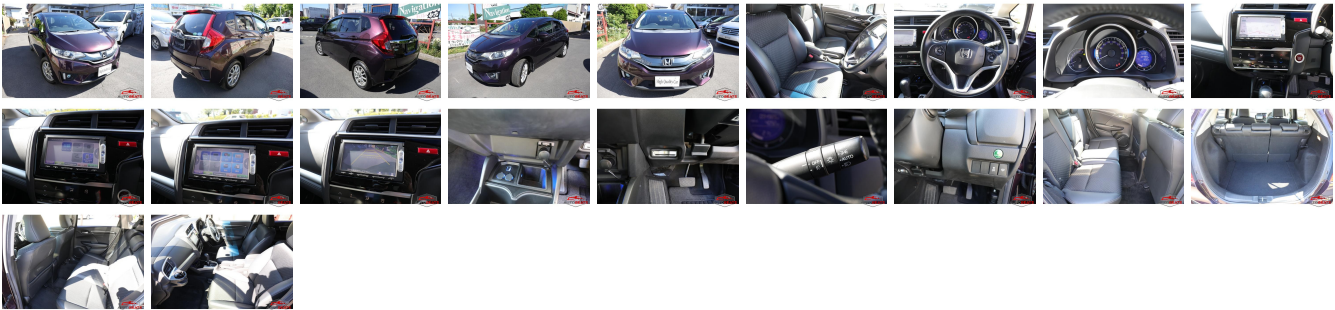

Vehicle Information

HONDA

First Registration Year: 2013-10
Manufacture Year: 2013-10

AB-
770010099

Model:	FIT	Chassis No:	GK6-300****	Transmission:	Automatic	Exterior:
Grade:	4	Engine:		Mileage:	95,000	Interior:
Fuel:	Petrol	Seats:	5	Engine Capacity:	1,500	
Drive Train:	4WD			Color:	WINE	

Vehicle Options:

Pwr Steering	Pwr Wind	Pwr Mirrors	Center Lock
Air Cond	Reverse Camera	Pwr Slide Door	Easy Closer
Cruise Control	ABS	Air Bag	Fog Lamps
HID Head Lamps	LED Head Lamps	Spare Key	Remote Key
Push Start	Seat Heater	Pwr Seat	Leather Seat
Floor Mat	Sun Roof	Alloy Wheels	Grill Guard
Rear Wiper	Rear Spoiler	Stereo	Navi/TV
Car CD	Car MD	AUX	Spare Tire
Spare Tire Case	Puncture Repairing Kit	Tool	Jack
Operators Manual	Maint. Record		