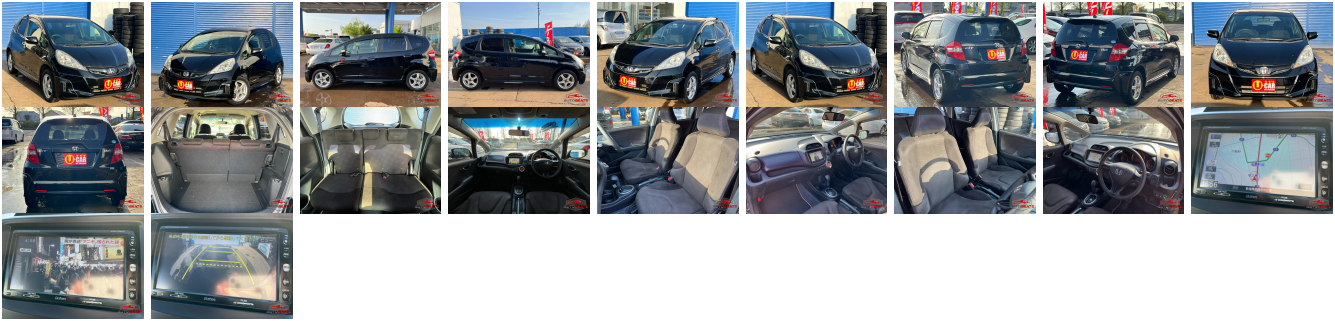

Vehicle Information

HONDA

First Registration Year: 2013-03
Manufacture Year: 2013-03

**AB-
770010087**

Model:	FIT	Chassis No:	GE7-170****	Transmission:	Automatic	Exterior:	
Grade:	4	Engine:		Mileage:	89,100	Interior:	
Fuel:	Petrol	Seats:	5	Engine Capacity:	1,300		
Drive Train:	4WD			Color:	BLACK		

Vehicle Options:

Pwr Steering	Pwr Wind	Pwr Mirrors	Center Lock
Air Cond	Reverse Camera	Pwr Slide Door	Easy Closer
Cruise Control	ABS	Air Bag	Fog Lamps
HID Head Lamps	LED Head Lamps	Spare Key	Remote Key
Push Start	Seat Heater	Pwr Seat	Leather Seat
Floor Mat	Sun Roof	Alloy Wheels	Grill Guard
Rear Wiper	Rear Spoiler	Stereo	Navi/TV
Car CD	Car MD	AUX	Spare Tire
Spare Tire Case	Puncture Repairing Kit	Tool	Jack
Operators Manual	Maint. Record		