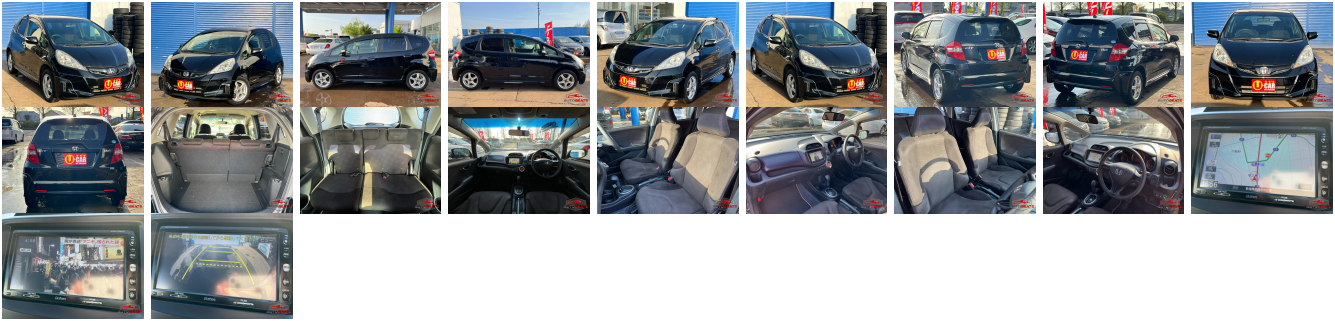

## Vehicle Information

HONDA

**First Registration Year:** 2013-03  
**Manufacture Year:** 2013-03

**AB-  
770010087**

<b>Model:</b>	FIT	<b>Chassis No:</b>	GE7-170****	<b>Transmission:</b>	Automatic	<b>Exterior:</b>	
<b>Grade:</b>	4	<b>Engine:</b>		<b>Mileage:</b>	89,100	<b>Interior:</b>	
<b>Fuel:</b>	Petrol	<b>Seats:</b>	5	<b>Engine Capacity:</b>	1,300		
<b>Drive Train:</b>	4WD			<b>Color:</b>	BLACK		

## Vehicle Options:

Pwr Steering	Pwr Wind	Pwr Mirrors	Center Lock
Air Cond	Reverse Camera	Pwr Slide Door	Easy Closer
Cruise Control	ABS	Air Bag	Fog Lamps
HID Head Lamps	LED Head Lamps	Spare Key	Remote Key
Push Start	Seat Heater	Pwr Seat	Leather Seat
Floor Mat	Sun Roof	Alloy Wheels	Grill Guard
Rear Wiper	Rear Spoiler	Stereo	Navi/TV
Car CD	Car MD	AUX	Spare Tire
Spare Tire Case	Puncture Repairing Kit	Tool	Jack
Operators Manual	Maint. Record		