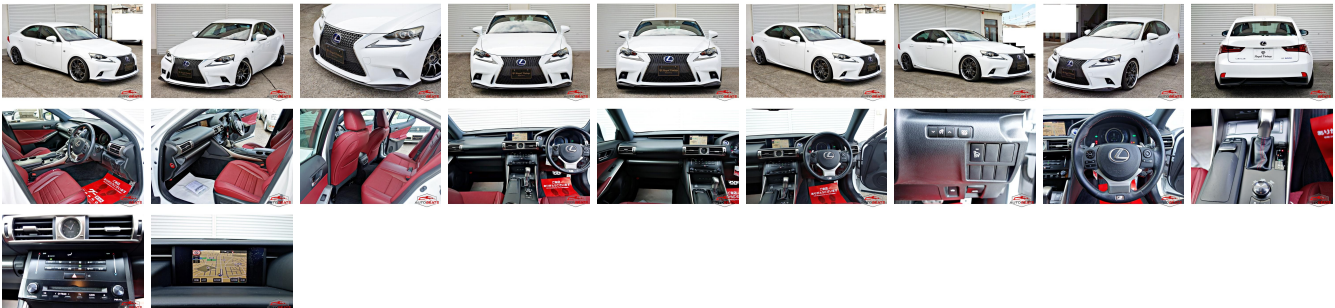

Vehicle Information

LEXUS

First Registration Year: 2013-09
Manufacture Year: 2013-09

AB-
770010013

Model:	IS	Chassis No:	AVE30-501****	Transmission:	Automatic	Exterior:
Grade:	4	Engine:		Mileage:	98,000	Interior:
Fuel:	Hybrid	Seats:	5	Engine Capacity:	2,500	
Drive Train:	2WD			Color:	PEARL WHITE	

Vehicle Options:

Pwr Steering	Pwr Wind	Pwr Mirrors	Center Lock
Air Cond	Reverse Camera	Pwr Slide Door	Easy Closer
Cruise Control	ABS	Air Bag	Fog Lamps
HID Head Lamps	LED Head Lamps	Spare Key	Remote Key
Push Start	Seat Heater	Pwr Seat	Leather Seat
Floor Mat	Sun Roof	Alloy Wheels	Grill Guard
Rear Wiper	Rear Spoiler	Stereo	Navi/TV
Car CD	Car MD	AUX	Spare Tire
Spare Tire Case	Puncture Repairing Kit	Tool	Jack
Operators Manual	Maint. Record		