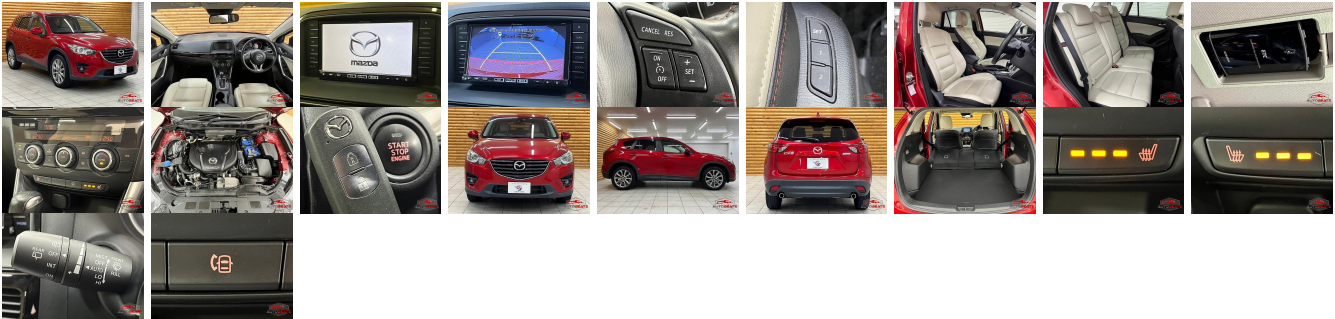

## Vehicle Information

AB-7700696

MAZDA

First Registration Year: 2013-10  
 Manufacture Year: 2013-10

**Model:** CX-5      **Chassis No:** KE2FW-12\*\*\*\*      **Transmission:** Automatic      **Exterior:**  
**Grade:** 4      **Engine:**      **Mileage:** 97,000      **Interior:**  
**Fuel:** Diesel      **Seats:** 5      **Engine Capacity:** 2,200  
**Drive Train:** 2WD      **Color:** RED M

## Vehicle Options:

Pwr Steering	Pwr Wind	Pwr Mirrors	Center Lock
Air Cond	Reverse Camera	Pwr Slide Door	Easy Closer
Cruise Control	ABS	Air Bag	Fog Lamps
HID Head Lamps	LED Head Lamps	Spare Key	Remote Key
Push Start	Seat Heater	Pwr Seat	Leather Seat
Floor Mat	Sun Roof	Alloy Wheels	Grill Guard
Rear Wiper	Rear Spoiler	Stereo	Navi/TV
Car CD	Car MD	AUX	Spare Tire
Spare Tire Case	Puncture Repairing Kit	Tool	Jack
Operators Manual	Maint. Record		