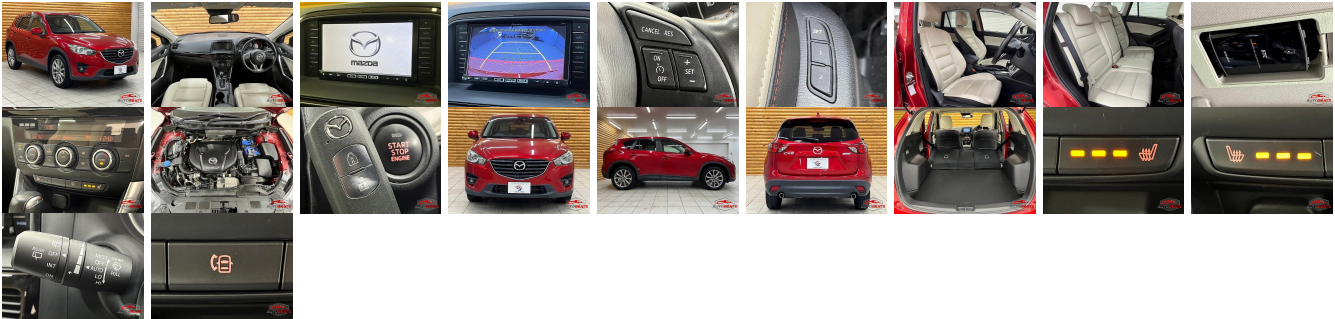

Vehicle Information

AB-7700696

MAZDA

First Registration Year: 2013-10
 Manufacture Year: 2013-10

Model: CX-5 **Chassis No:** KE2FW-12**** **Transmission:** Automatic **Exterior:**
Grade: 4 **Engine:** **Mileage:** 97,000 **Interior:**
Fuel: Diesel **Seats:** 5 **Engine Capacity:** 2,200
Drive Train: 2WD **Color:** RED M

Vehicle Options:

Pwr Steering	Pwr Wind	Pwr Mirrors	Center Lock
Air Cond	Reverse Camera	Pwr Slide Door	Easy Closer
Cruise Control	ABS	Air Bag	Fog Lamps
HID Head Lamps	LED Head Lamps	Spare Key	Remote Key
Push Start	Seat Heater	Pwr Seat	Leather Seat
Floor Mat	Sun Roof	Alloy Wheels	Grill Guard
Rear Wiper	Rear Spoiler	Stereo	Navi/TV
Car CD	Car MD	AUX	Spare Tire
Spare Tire Case	Puncture Repairing Kit	Tool	Jack
Operators Manual	Maint. Record		