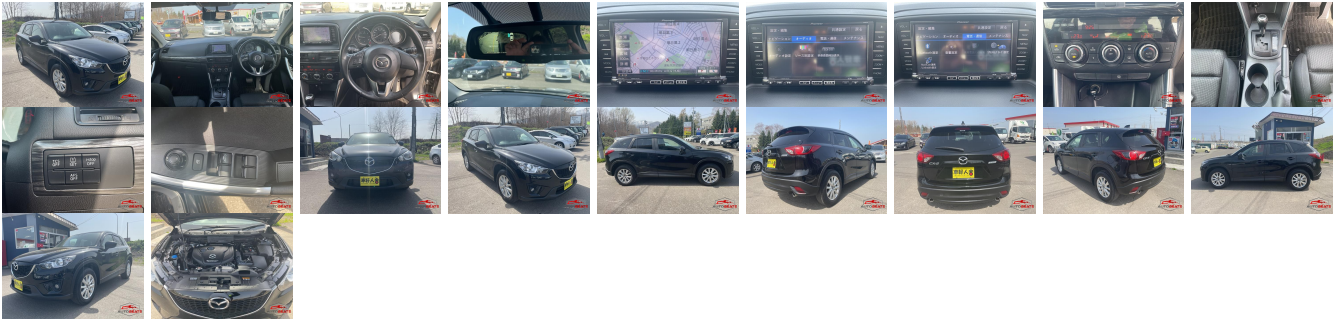

## Vehicle Information

AB-7700711

MAZDA

First Registration Year: 2013-09  
 Manufacture Year: 2013-09

**Model:** CX-5      **Chassis No:** KE2FW-12\*\*\*\*      **Transmission:** Automatic      **Exterior:**  
**Grade:** 4      **Engine:**      **Mileage:** 93,955      **Interior:**  
**Fuel:** Diesel      **Seats:** 5      **Engine Capacity:** 2,200  
**Drive Train:** 2WD      **Color:** BLACK M

## Vehicle Options:

Pwr Steering	Pwr Wind	Pwr Mirrors	Center Lock
Air Cond	Reverse Camera	Pwr Slide Door	Easy Closer
Cruise Control	ABS	Air Bag	Fog Lamps
HID Head Lamps	LED Head Lamps	Spare Key	Remote Key
Push Start	Seat Heater	Pwr Seat	Leather Seat
Floor Mat	Sun Roof	Alloy Wheels	Grill Guard
Rear Wiper	Rear Spoiler	Stereo	Navi/TV
Car CD	Car MD	AUX	Spare Tire
Spare Tire Case	Puncture Repairing Kit	Tool	Jack
Operators Manual	Maint. Record		