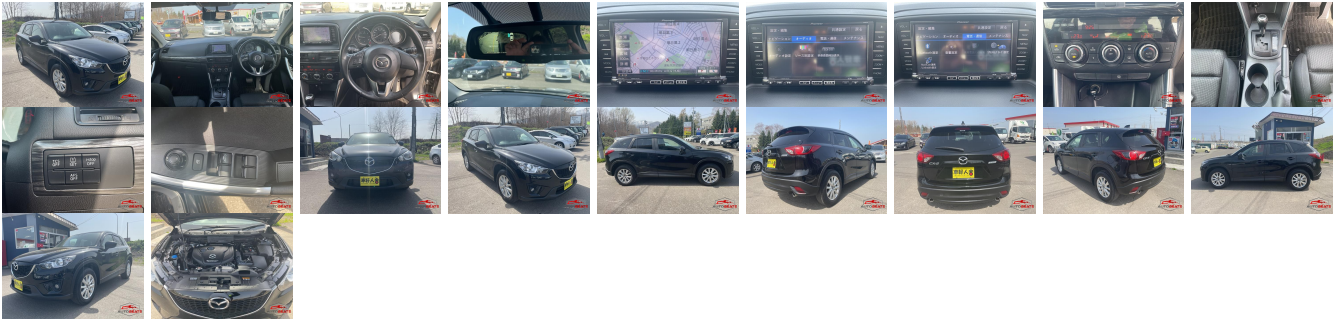

Vehicle Information

AB-7700711

MAZDA

First Registration Year: 2013-09
 Manufacture Year: 2013-09

Model: CX-5 **Chassis No:** KE2FW-12**** **Transmission:** Automatic **Exterior:**
Grade: 4 **Engine:** **Mileage:** 93,955 **Interior:**
Fuel: Diesel **Seats:** 5 **Engine Capacity:** 2,200
Drive Train: 2WD **Color:** BLACK M

Vehicle Options:

Pwr Steering	Pwr Wind	Pwr Mirrors	Center Lock
Air Cond	Reverse Camera	Pwr Slide Door	Easy Closer
Cruise Control	ABS	Air Bag	Fog Lamps
HID Head Lamps	LED Head Lamps	Spare Key	Remote Key
Push Start	Seat Heater	Pwr Seat	Leather Seat
Floor Mat	Sun Roof	Alloy Wheels	Grill Guard
Rear Wiper	Rear Spoiler	Stereo	Navi/TV
Car CD	Car MD	AUX	Spare Tire
Spare Tire Case	Puncture Repairing Kit	Tool	Jack
Operators Manual	Maint. Record		