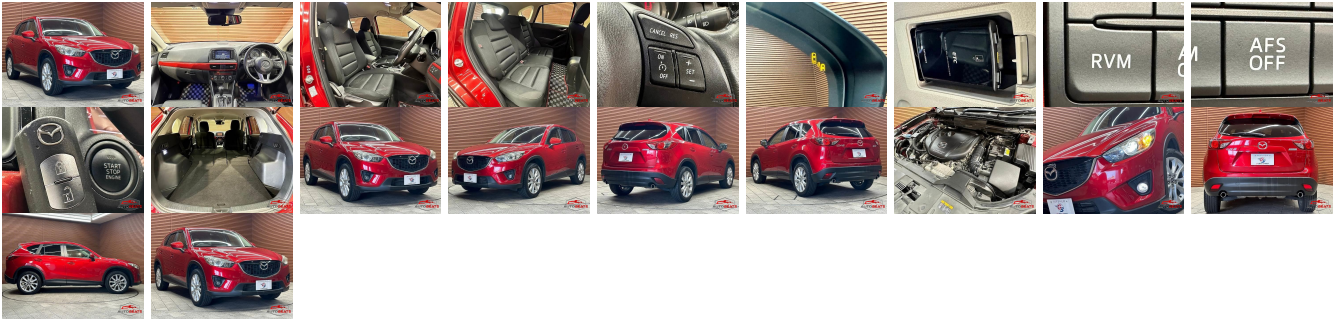

Vehicle Information

AB-7700700

MAZDA

First Registration Year: 2013-11
 Manufacture Year: 2013-11

Model: CX-5 **Chassis No:** KE2FW-13**** **Transmission:** Automatic **Exterior:**
Grade: 4 **Engine:** **Mileage:** 94,000 **Interior:**
Fuel: Diesel **Seats:** 5 **Engine Capacity:** 2,200
Drive Train: 2WD **Color:** RED M

Vehicle Options:

Pwr Steering	Pwr Wind	Pwr Mirrors	Center Lock
Air Cond	Reverse Camera	Pwr Slide Door	Easy Closer
Cruise Control	ABS	Air Bag	Fog Lamps
HID Head Lamps	LED Head Lamps	Spare Key	Remote Key
Push Start	Seat Heater	Pwr Seat	Leather Seat
Floor Mat	Sun Roof	Alloy Wheels	Grill Guard
Rear Wiper	Rear Spoiler	Stereo	Navi/TV
Car CD	Car MD	AUX	Spare Tire
Spare Tire Case	Puncture Repairing Kit	Tool	Jack
Operators Manual	Maint. Record		