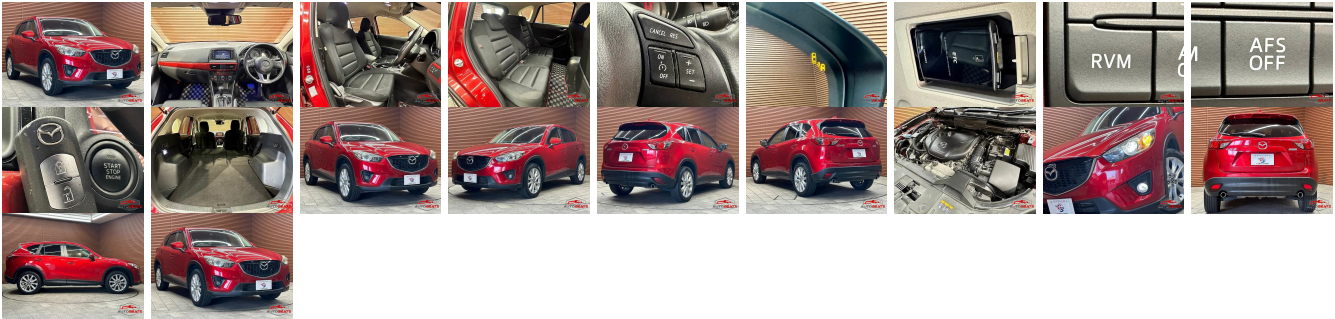

Vehicle Information

AB-7700700

MAZDA

First Registration Year: 2013-11
Manufacture Year: 2013-11

Model:	CX-5	Chassis No:	KE2FW-13****	Transmission:	Automatic	Exterior:
Grade:	4	Engine:		Mileage:	94,000	Interior:
Fuel:	Diesel	Seats:	5	Engine Capacity:	2,200	
Drive Train:	2WD			Color:	RED M	

Vehicle Options:

Pwr Steering	Pwr Wind	Pwr Mirrors	Center Lock
Air Cond	Reverse Camera	Pwr Slide Door	Easy Closer
Cruise Control	ABS	Air Bag	Fog Lamps
HID Head Lamps	LED Head Lamps	Spare Key	Remote Key
Push Start	Seat Heater	Pwr Seat	Leather Seat
Floor Mat	Sun Roof	Alloy Wheels	Grill Guard
Rear Wiper	Rear Spoiler	Stereo	Navi/TV
Car CD	Car MD	AUX	Spare Tire
Spare Tire Case	Puncture Repairing Kit	Tool	Jack
Operators Manual	Maint. Record		