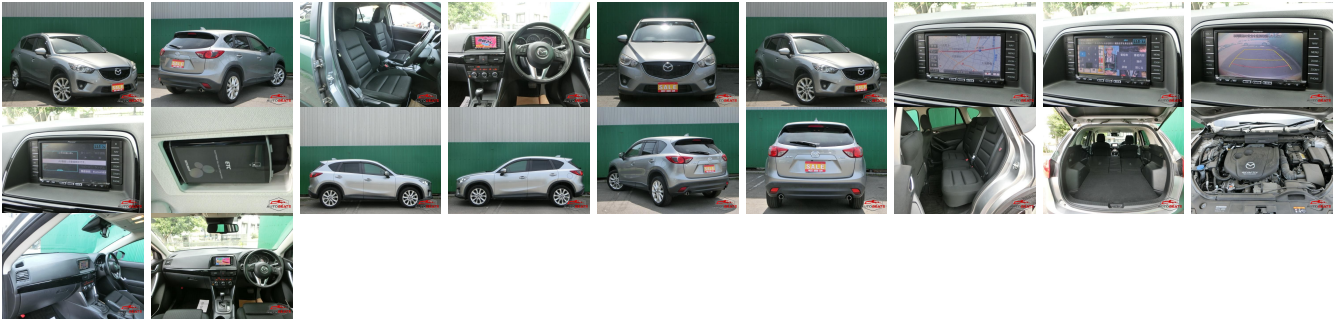

## Vehicle Information

AB-7700712

MAZDA

First Registration Year: 2013-09  
 Manufacture Year: 2013-09

**Model:** CX-5      **Chassis No:** KE2FW-12\*\*\*\*      **Transmission:** Automatic      **Exterior:**  
**Grade:** 4      **Engine:**      **Mileage:** 97,178      **Interior:**  
**Fuel:** Diesel      **Seats:** 5      **Engine Capacity:** 2,200  
**Drive Train:** 2WD      **Color:** SILVER M

## Vehicle Options:

Pwr Steering	Pwr Wind	Pwr Mirrors	Center Lock
Air Cond	Reverse Camera	Pwr Slide Door	Easy Closer
Cruise Control	ABS	Air Bag	Fog Lamps
HID Head Lamps	LED Head Lamps	Spare Key	Remote Key
Push Start	Seat Heater	Pwr Seat	Leather Seat
Floor Mat	Sun Roof	Alloy Wheels	Grill Guard
Rear Wiper	Rear Spoiler	Stereo	Navi/TV
Car CD	Car MD	AUX	Spare Tire
Spare Tire Case	Puncture Repairing Kit	Tool	Jack
Operators Manual	Maint. Record		