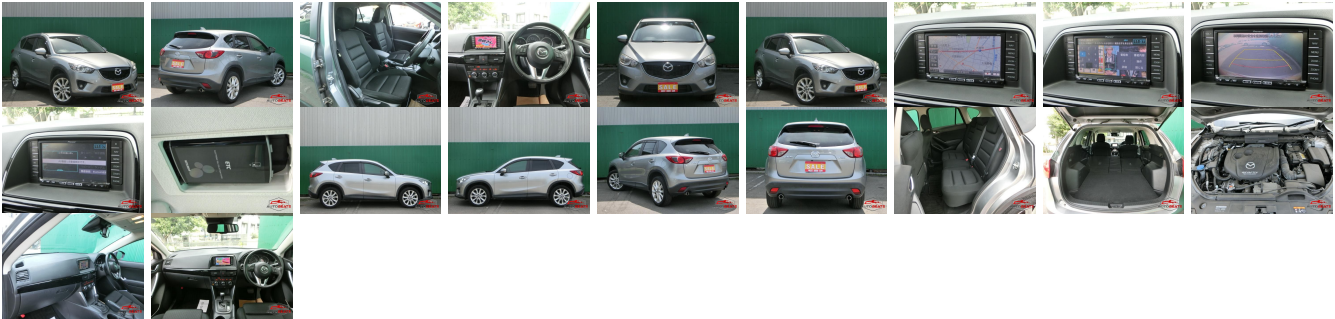

Vehicle Information

AB-7700712

MAZDA

First Registration Year: 2013-09
 Manufacture Year: 2013-09

Model: CX-5 **Chassis No:** KE2FW-12**** **Transmission:** Automatic **Exterior:**
Grade: 4 **Engine:** **Mileage:** 97,178 **Interior:**
Fuel: Diesel **Seats:** 5 **Engine Capacity:** 2,200
Drive Train: 2WD **Color:** SILVER M

Vehicle Options:

Pwr Steering	Pwr Wind	Pwr Mirrors	Center Lock
Air Cond	Reverse Camera	Pwr Slide Door	Easy Closer
Cruise Control	ABS	Air Bag	Fog Lamps
HID Head Lamps	LED Head Lamps	Spare Key	Remote Key
Push Start	Seat Heater	Pwr Seat	Leather Seat
Floor Mat	Sun Roof	Alloy Wheels	Grill Guard
Rear Wiper	Rear Spoiler	Stereo	Navi/TV
Car CD	Car MD	AUX	Spare Tire
Spare Tire Case	Puncture Repairing Kit	Tool	Jack
Operators Manual	Maint. Record		