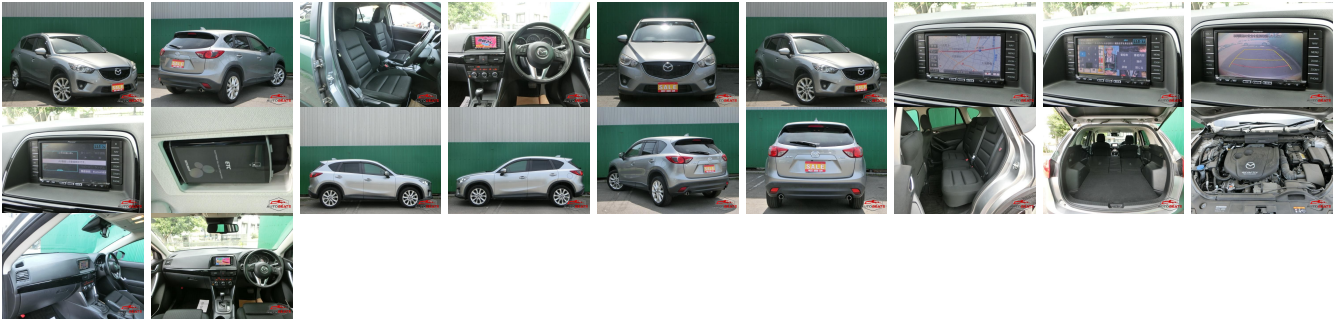

Vehicle Information

AB-7700712

MAZDA

First Registration Year: 2013-09
 Manufacture Year: 2013-09

Model: CX-5 **Chassis No:** KE2FW-12**** **Transmission:** Automatic **Exterior:**
Grade: 4 **Engine:** **Mileage:** 97,178 **Interior:**
Fuel: Diesel **Seats:** 5 **Engine Capacity:** 2,200
Drive Train: 2WD **Color:** SILVER M

Vehicle Options:

| | | | |
|------------------|------------------------|----------------|--------------|
| Pwr Steering | Pwr Wind | Pwr Mirrors | Center Lock |
| Air Cond | Reverse Camera | Pwr Slide Door | Easy Closer |
| Cruise Control | ABS | Air Bag | Fog Lamps |
| HID Head Lamps | LED Head Lamps | Spare Key | Remote Key |
| Push Start | Seat Heater | Pwr Seat | Leather Seat |
| Floor Mat | Sun Roof | Alloy Wheels | Grill Guard |
| Rear Wiper | Rear Spoiler | Stereo | Navi/TV |
| Car CD | Car MD | AUX | Spare Tire |
| Spare Tire Case | Puncture Repairing Kit | Tool | Jack |
| Operators Manual | Maint. Record | | |